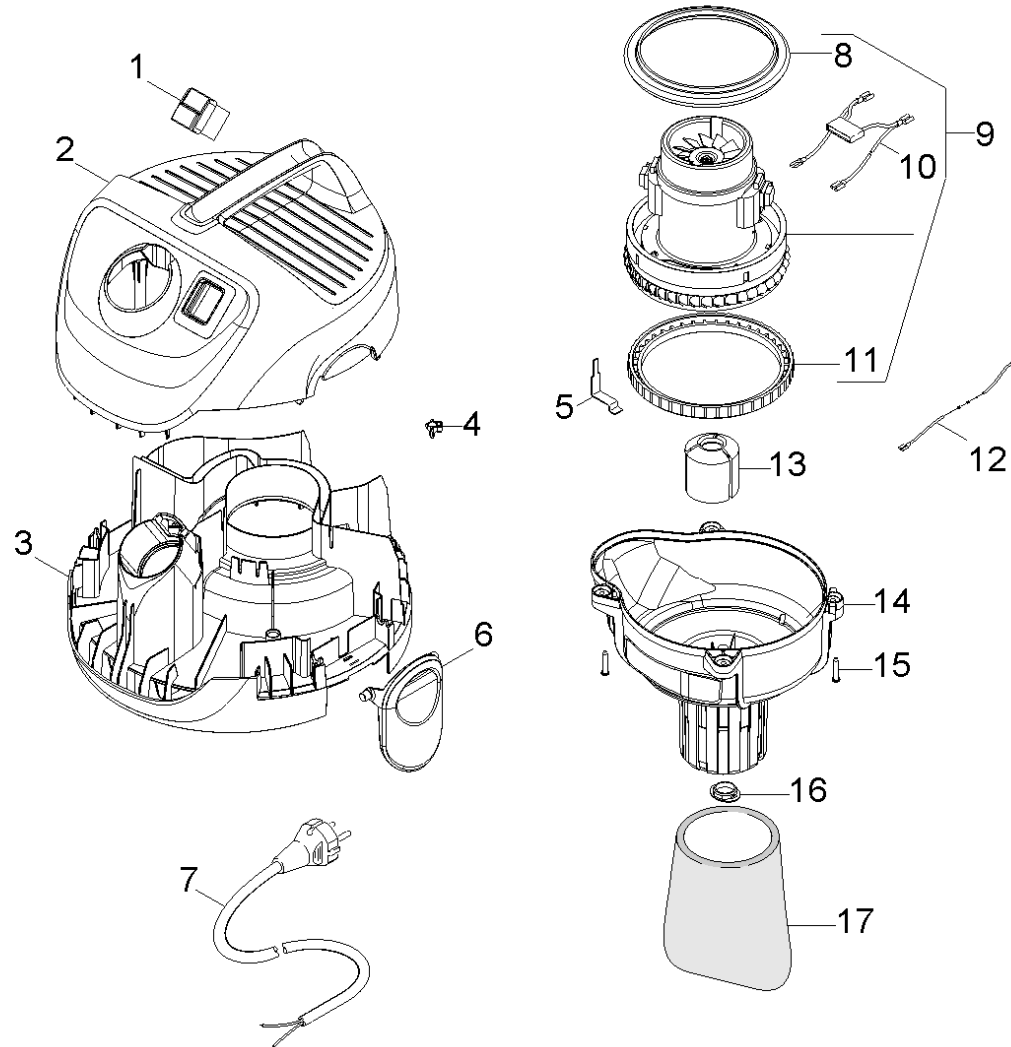

10 Appliance individual parts

Home and Garden \ Vacuum cleaner \ Wet-/Dry vacuum cleanerwet \ WD 2.500 M *EU \ Spare parts list WD 2.500 M 2012 \ Appliance individual parts

10 Appliance individual parts

Home and Garden \ Vacuum cleaner \ Wet-/Dry vacuum cleanerwet \ WD 2.500 M *EU \ Spare parts list WD 2.500 M 2012 \ Appliance individual parts

KÄRCHER

POS	Preces Nr.	Apraksts	Skaitis	Vienība	Piezīme
1	6.630-087.0	Slēdzis	1.000	ST	
2	5.069-482.0	Cover neutrally for replacement MV 2 Pre	1.000	ST	
3	5.053-187.0	Motor bracket WD 2.500 M	1.000	ST	
4	5.034-734.0	Retaining bracket	1.000	ST	
5	6.332-001.0	Spring contact	1.000	ST	
6	5.075-035.0	Closure	2.000	ST	
7	6.650-092.0	Cable with plug H05 VV-F 2x0,75 *CH	1.000	ST	*CH
7	6.647-996.0	Cable with plug *EU Cable with plug	1.000	ST	*EU
8	9.079-024.0	Seal motor above	1.000	ST	
9	4.490-266.0	Vacuum motor complete for replacement	1.000	ST	
10	2.884-135.0	Spare part set cable	1.000	ST	
11	5.365-324.0	Bearing motor height compensation	1.000	ST	
12	6.645-179.0	Cable strand earthing	1.000	ST	
13	5.585-054.0	Floater	1.000	ST	
14	5.731-647.0	Filtering basket	1.000	ST	
15	7.303-096.0	Skrūve 4x22 -ST-10.9-R2R (IN6RD)	4.000	ST	
16	9.036-691.0	Covering cap	1.000	ST	
17	5.731-595.0	Filtrs	1.000	ST	