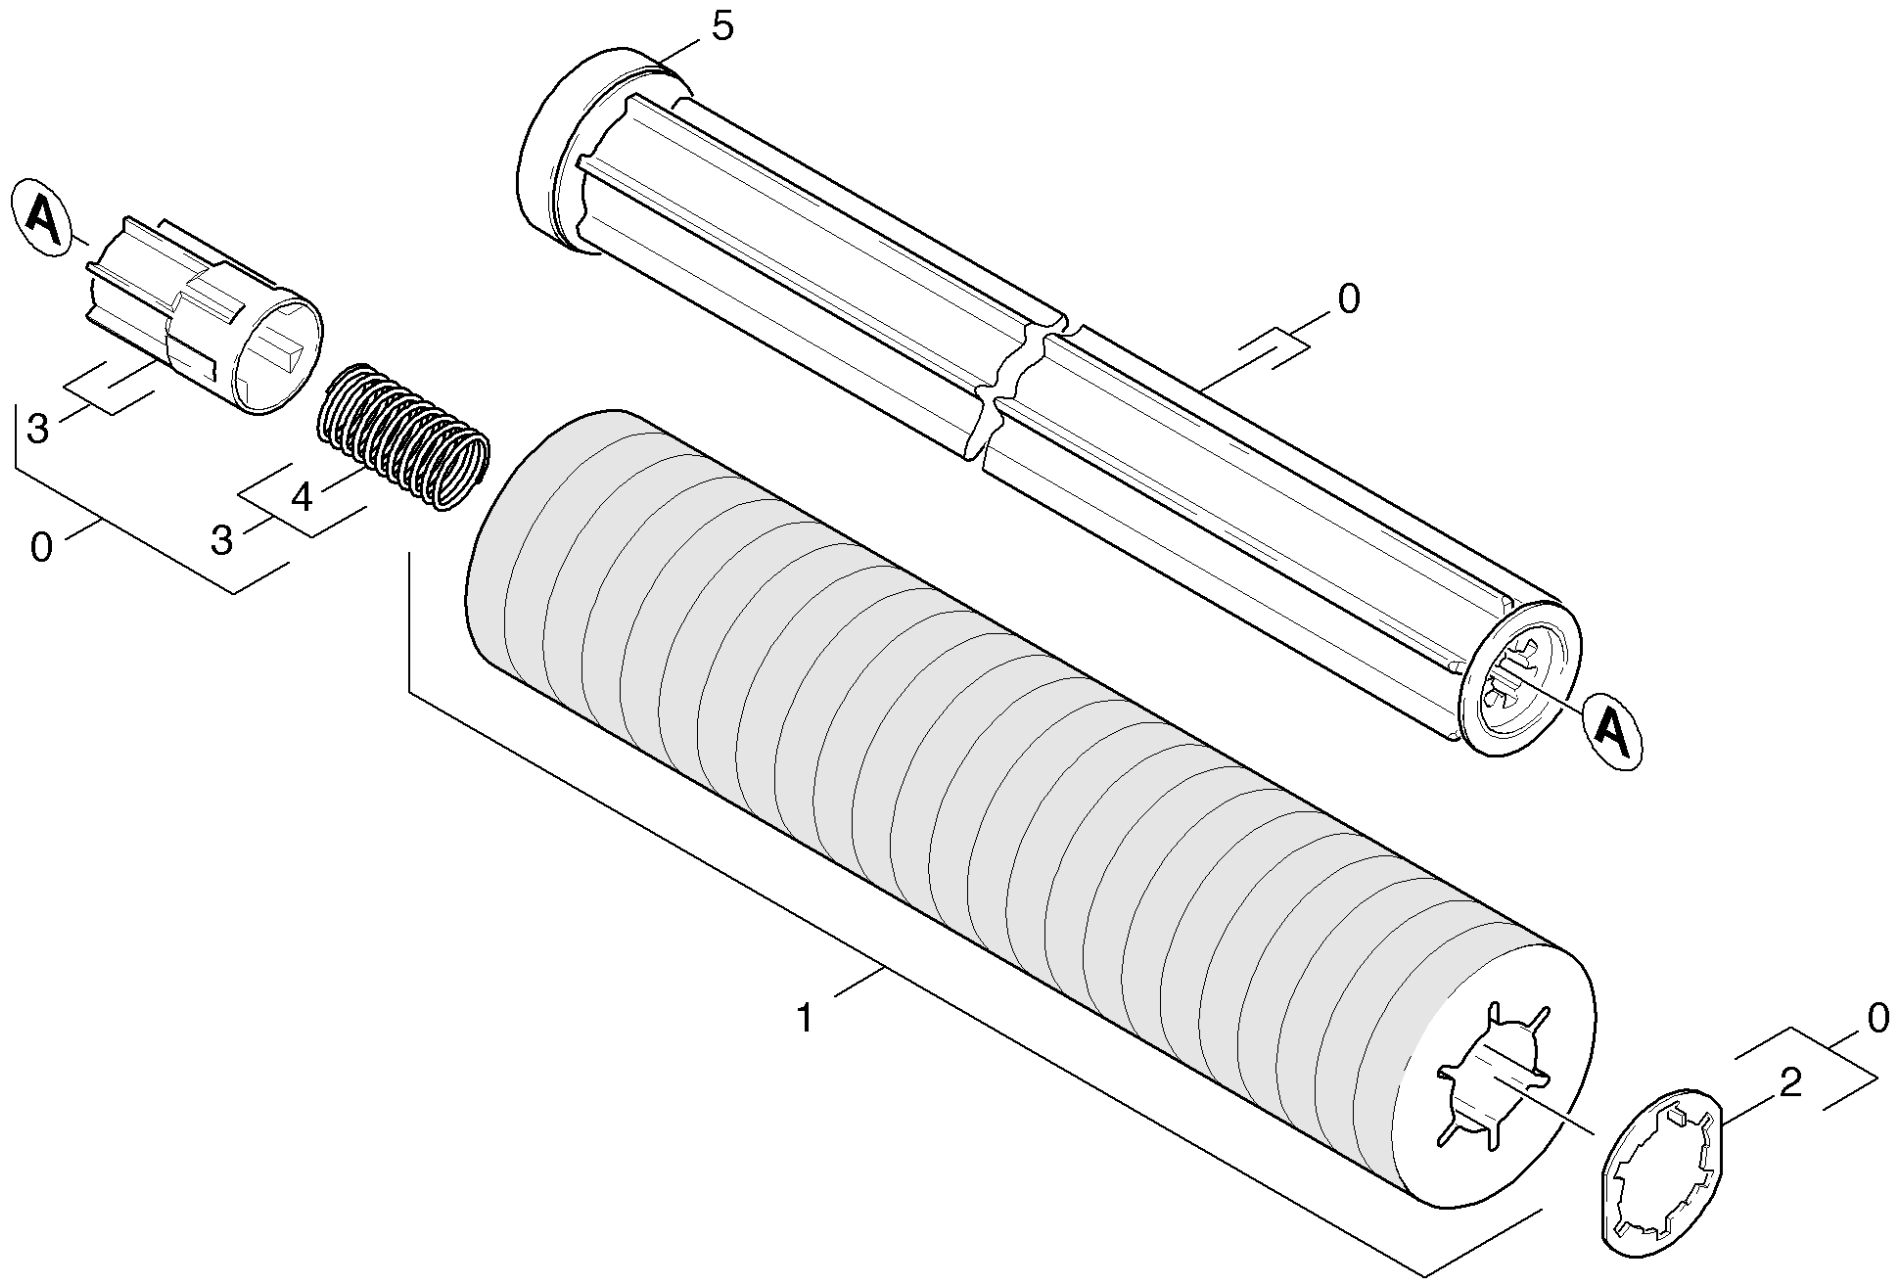

20 Roll pad

Professional \ Floor cleaner \ Walk behind \ B 40 \ Brush-head R45 Ep 230V \ Brush-head R45 Ep 230V \ Spare parts list brush-head R45 Ep 230V \ Roll pad

20 Roll pad

Professional \ Floor cleaner \ Walk behind \ B 40 \ Brush-head R45 Ep 230V \ Brush-head R45 Ep 230V \ Spare parts list brush-head R45 Ep 230V \ Roll pad

KÄRCHER

POS	Preces Nr.	Apraksts	Skaitis	Vienība	Sērijas numurs no	Sērijas numurs līdz	Piezīme
0	4.762-413.0	Roll Pad BR45	1.000	ST			
1	6.367-108.0	Pad white with sleeve BR 45/40	1.000	ZSA			BR 55/40
1	6.367-106.0	Pad green with sleeve BR 45/40	1.000	ZSA			BR 55/40
1	6.367-107.0	Pad red with sleeve BR 45/40	1.000	ZSA			BR 55/40
1	4.114-009.0	Microfibre roll complete BR 45/40	1.000	ST			
1	4.114-011.0	Roll stripping 450mm	1.000	ST			
1	6.367-105.0	Pad yellow with sleeve BR 45/40	1.000	ZSA			BR 55/40
2	4.115-003.0	Washer closure	1.000	ST	0000000000	0000000000	
3	5.120-313.0	Hub pad roll BR VS	1.000	ST	0000000000	0000000000	
4	5.332-469.0	Helical spring	1.000	ST	0000000000	0000000000	
5	4.038-677.0	Sheet metal component thread deflector	1.000	ST	0000000000	0000000000	