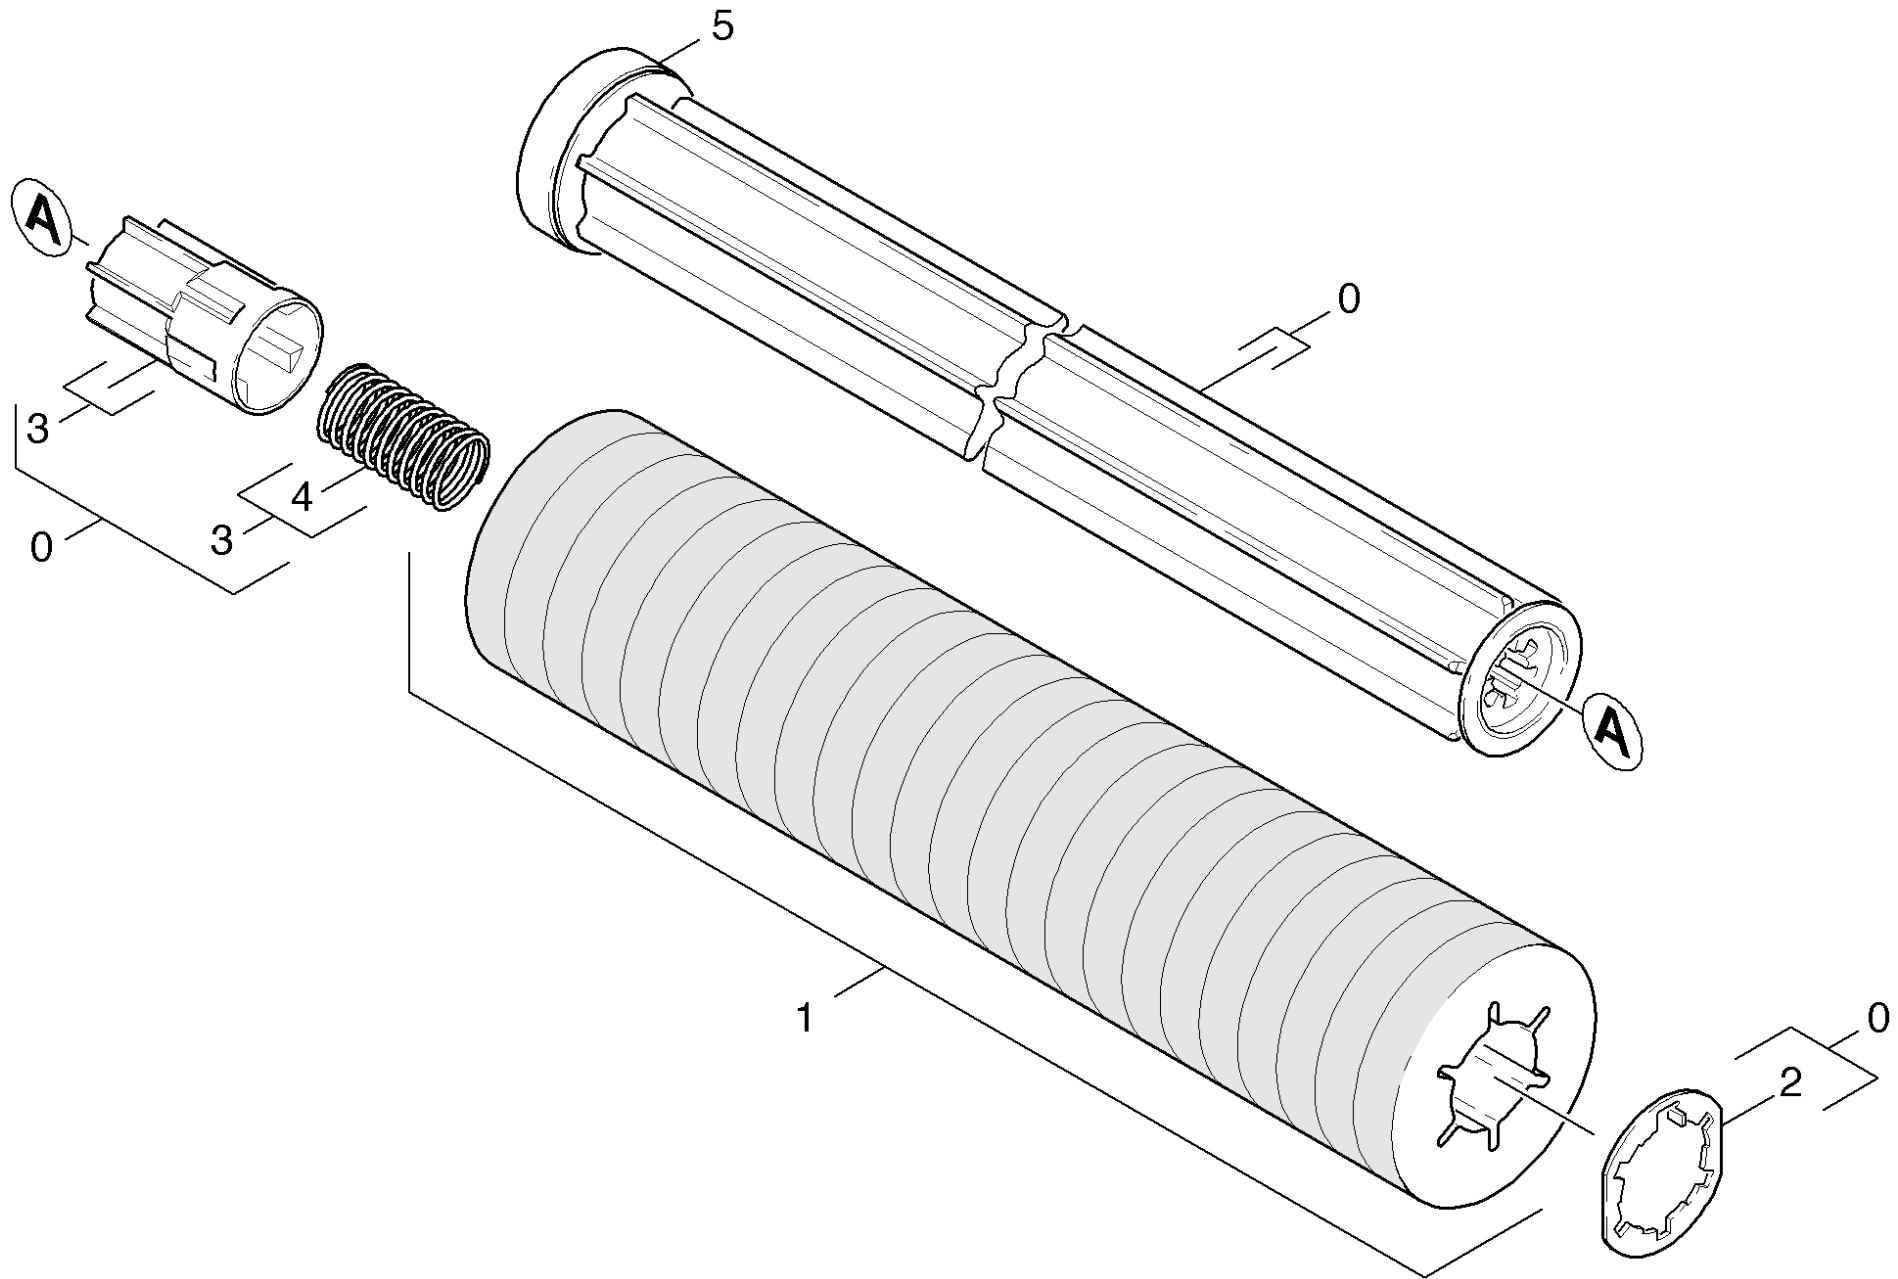

# 20 Roll pad

Professional \ Floor cleaner \ Walk behind \ B 40 \ Brush-head R 45 C \ Brush-head R 45 C \ Roll pad

## 20 Roll pad

Professional \ Floor cleaner \ Walk behind \ B 40 \ Brush-head R 45 C \ Brush-head R 45 C \ Roll pad

**KÄRCHER**

POS	Article no.	Description	Quantity	Unit	Remark
0	4.762-413.0	Roll Pad BR45	1	PC	
1	4.114-009.0	Micro-fibre roll complete BR 45/40	1	PC	
1	4.114-011.0	Roll stripping 450mm	1	PC	
1	6.367-105.0	Pad yellow with sleeve BR 45/40	1	ZSA	BR 55/40
1	6.367-106.0	Pad green with sleeve BR 45/40	1	ZSA	BR 55/40
1	6.367-107.0	Pad red with sleeve BR 45/40	1	ZSA	BR 55/40
1	6.367-108.0	Pad white with sleeve BR 45/40	1	ZSA	BR 55/40
2	4.115-003.0	Washer closure	1	PC	
3	5.120-313.3	Hub pad roll packaged BR VS	1	PC	
4	5.332-469.0	Helical spring	1	PC	
5	4.038-677.0	Sheet metal component thread deflector	1	PC	