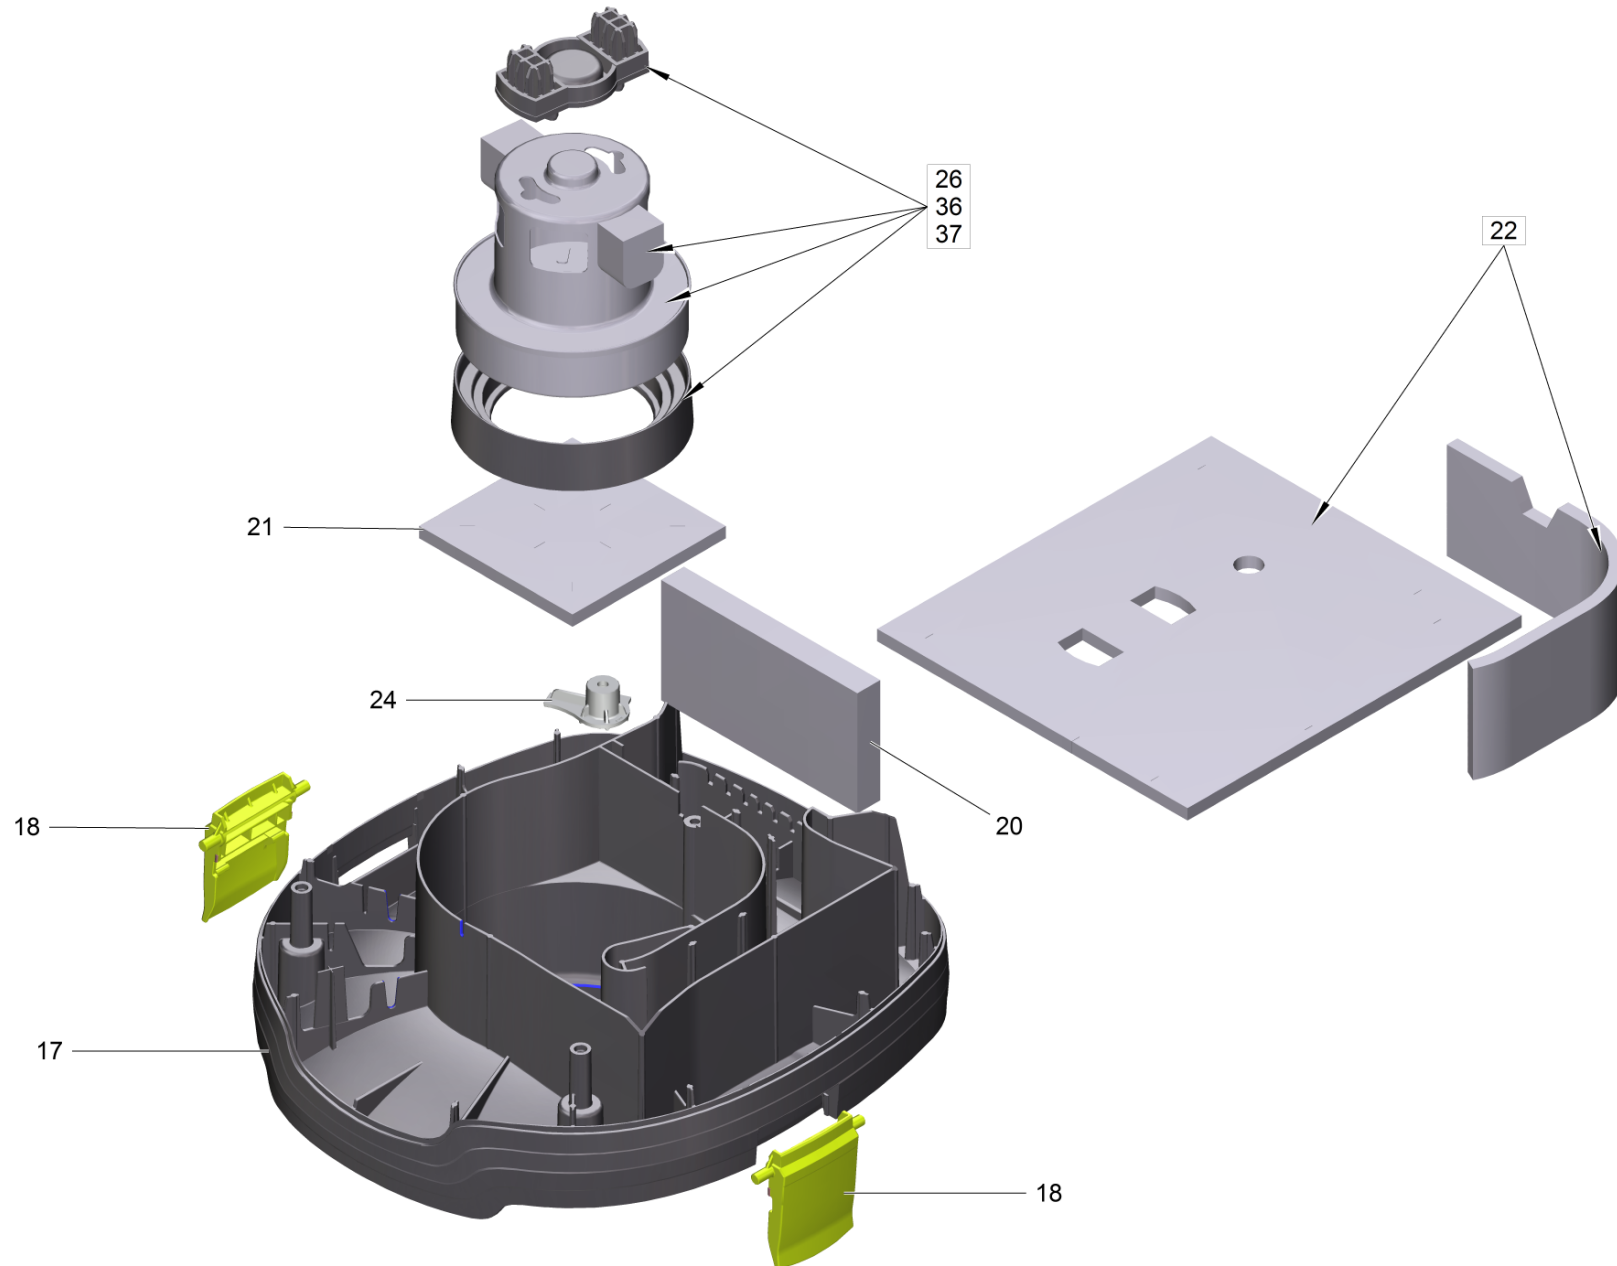

4 Spare parts list T 7/1 Classic *EU (5.972-954.0)

Professional \ Vacuum cleaner \ Dry vacuum cleaner \ T 7/1 Classic *EU \ Spare parts list T 7/1 Classic *EU

4 Spare parts list T 7/1 Classic *EU (5.972-954.0)

Professional \ Vacuum cleaner \ Dry vacuum cleaner \ T 7/1 Classic *EU \ Spare parts list T 7/1 Classic *EU

4 Spare parts list T 7/1 Classic *EU (5.972-954.0)

Professional \ Vacuum cleaner \ Dry vacuum cleaner \ T 7/1 Classic *EU \ Spare parts list T 7/1 Classic *EU

4 Spare parts list T 7/1 Classic *EU (5.972-954.0)

Professional \ Vacuum cleaner \ Dry vacuum cleaner \ T 7/1 Classic *EU \ Spare parts list T 7/1 Classic *EU

POS	Article no.	Description	Quantity	Unit	valid from	valid until
15	2.889-060.0	Cover replacement	1	PC		
26	2.889-070.0	Electrical small parts replacement	1	PC		
45	5.343-022.0	Locking ring	1	PC		
44	5.034-163.0	Suction connection T	1	PC		549999
44	5.034-163.0	Suction connection T	1	PC	550000	
41	2.889-099.0	Filtering basket complete replacement	1	PC		
40	2.889-201.0	Tank replacement	1	PC	550000	
40	2.889-098.0	Tank replacement	1	PC		549999
37	2.889-105.0	Set carbon brushes	1	PC		
36	4.610-031.0	Turbine complete	1	PC	550000	
16	6.630-769.0	Switch	1	PC		
36	4.610-000.0	Suction blower complete replacement	1	PC		549999
25	2.889-128.0	Power cable replacement	1	PC	550000	
25	2.889-063.0	Power cable replacement	1	PC		549999
24	5.034-609.0	Blank holder 6mm	1	PC	550000	
24	5.033-036.0	Strain relief	1	PC		549999
23	6.346-043.0	Ferrite ring	1	PC		
22	2.889-059.0	Set filter	1	PC		
21	2.889-119.0	Set filter motor protecting	1	PC		
20	6.414-058.0	Filter T7/1	1	PC	550000	
17	2.889-062.0	Housing base plate replacement	1	PC		
999		Accessories	1	PC		
42	5.515-020.0	Wheel	2	PC		
43	6.435-353.0	Castor D 42	2	PC		
18	5.033-035.0	Locking clip	2	PC		
55	7.303-086.0	Screw 5x30 -10.9-R2R (K-In6Rd)	4	PC		