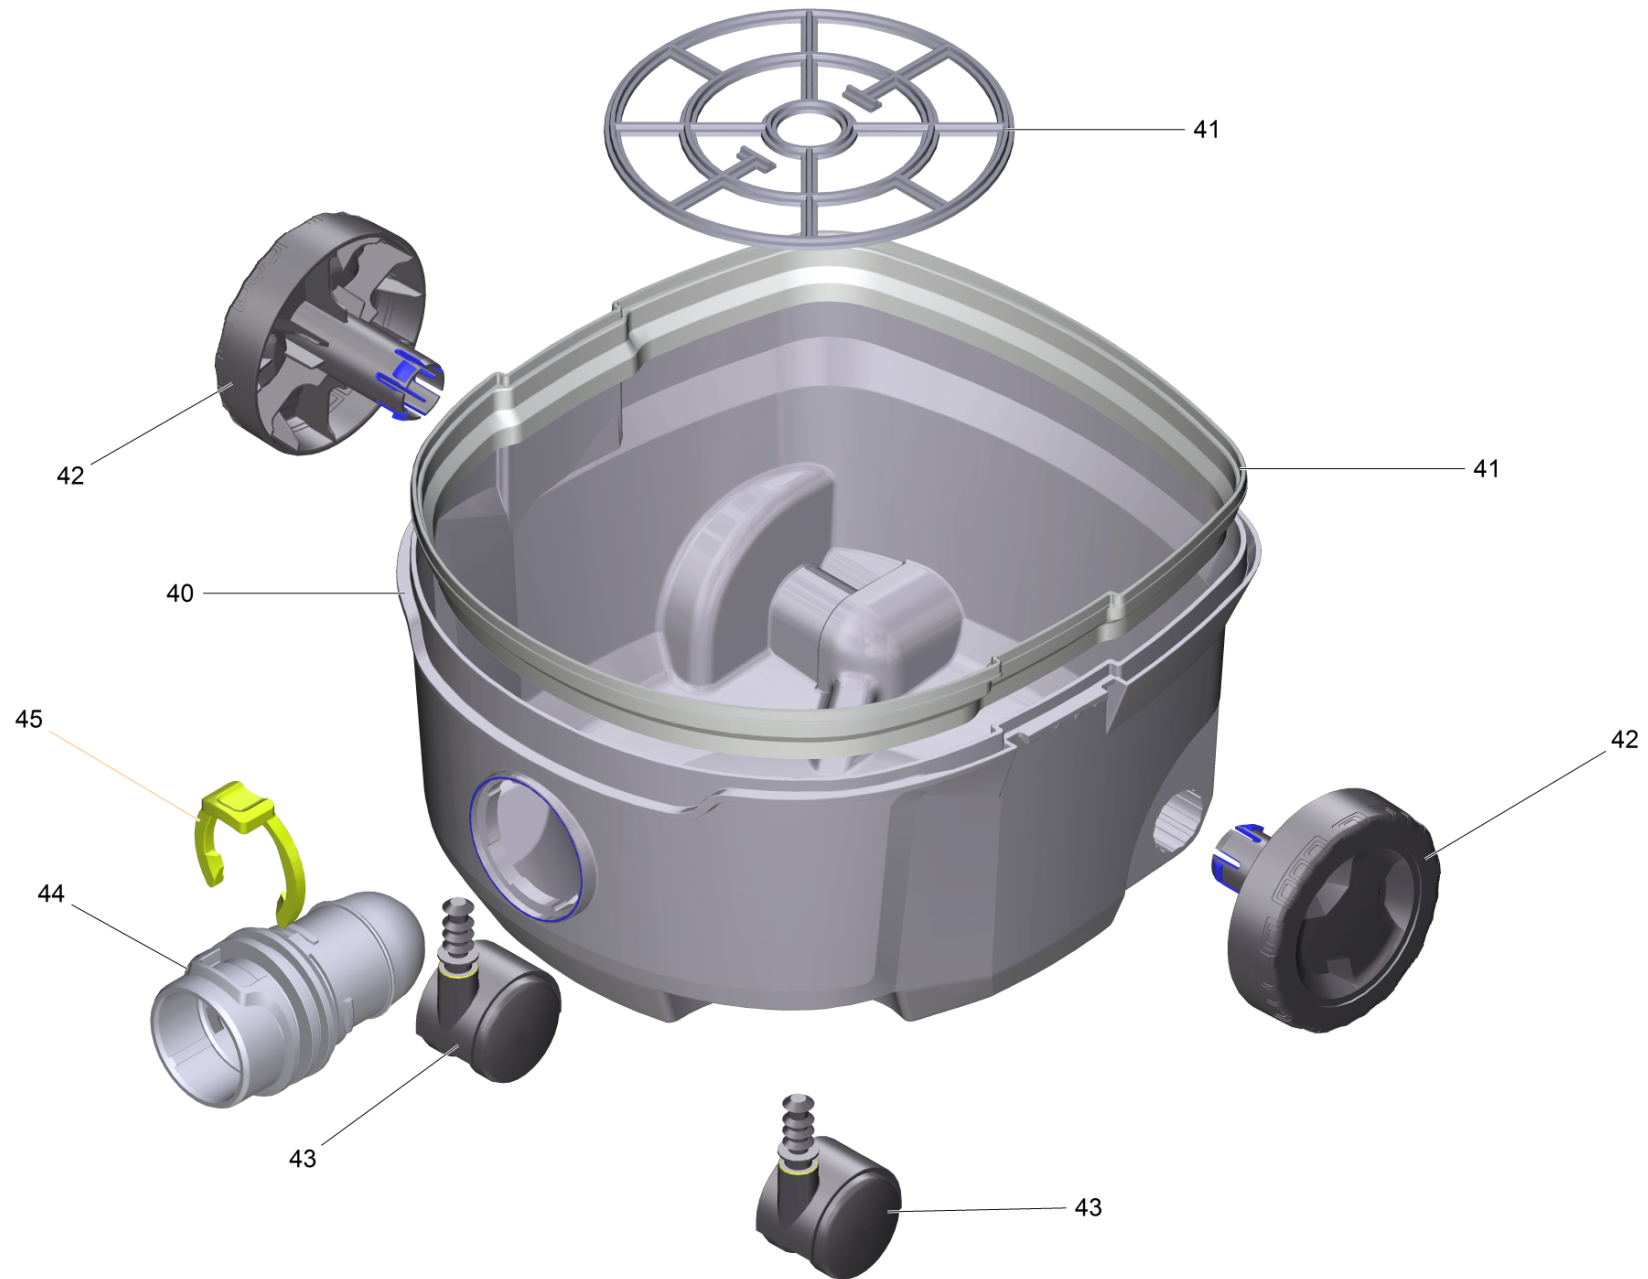

4 Spare parts list T 7/1 Classic *EU (5.972-954.0)

Professional \ Vacuum cleaner \ Dry vacuum cleaner \ T 7/1 Classic *EU \ Spare parts list T 7/1 Classic *EU

4 Spare parts list T 7/1 Classic *EU (5.972-954.0)

Professional \ Vacuum cleaner \ Dry vacuum cleaner \ T 7/1 Classic *EU \ Spare parts list T 7/1 Classic *EU

4 Spare parts list T 7/1 Classic *EU (5.972-954.0)

Professional \ Vacuum cleaner \ Dry vacuum cleaner \ T 7/1 Classic *EU \ Spare parts list T 7/1 Classic *EU

4 Spare parts list T 7/1 Classic *EU (5.972-954.0)

Professional \ Vacuum cleaner \ Dry vacuum cleaner \ T 7/1 Classic *EU \ Spare parts list T 7/1 Classic *EU

POS	Article no.	Description	Quantity	Unit	valid from	valid until
15	2.889-060.0	Cover replacement	1	PC		
26	2.889-070.0	Electrical small parts replacement	1	PC		
45	5.343-022.0	Locking ring	1	PC		
44	5.034-163.0	Suction connection T	1	PC		549999
44	5.034-163.0	Suction connection T	1	PC	550000	
41	2.889-099.0	Filtering basket complete replacement	1	PC		
40	2.889-201.0	Tank replacement	1	PC	550000	
40	2.889-098.0	Tank replacement	1	PC		549999
37	2.889-105.0	Set carbon brushes	1	PC		
36	4.610-031.0	Turbine complete	1	PC	550000	
16	6.630-769.0	Switch	1	PC		
36	4.610-000.0	Suction blower complete replacement	1	PC		549999
25	2.889-128.0	Power cable replacement	1	PC	550000	
25	2.889-063.0	Power cable replacement	1	PC		549999
24	5.034-609.0	Blank holder 6mm	1	PC	550000	
24	5.033-036.0	Strain relief	1	PC		549999
23	6.346-043.0	Ferrite ring	1	PC		
22	2.889-059.0	Set filter	1	PC		
21	2.889-119.0	Set filter motor protecting	1	PC		
20	6.414-058.0	Filter T7/1	1	PC	550000	
17	2.889-062.0	Housing base plate replacement	1	PC		
999		Accessories	1	PC		
42	5.515-020.0	Wheel	2	PC		
43	6.435-353.0	Castor D 42	2	PC		
18	5.033-035.0	Locking clip	2	PC		
55	7.303-086.0	Screw 5x30 -10.9-R2R (K-In6Rd)	4	PC		