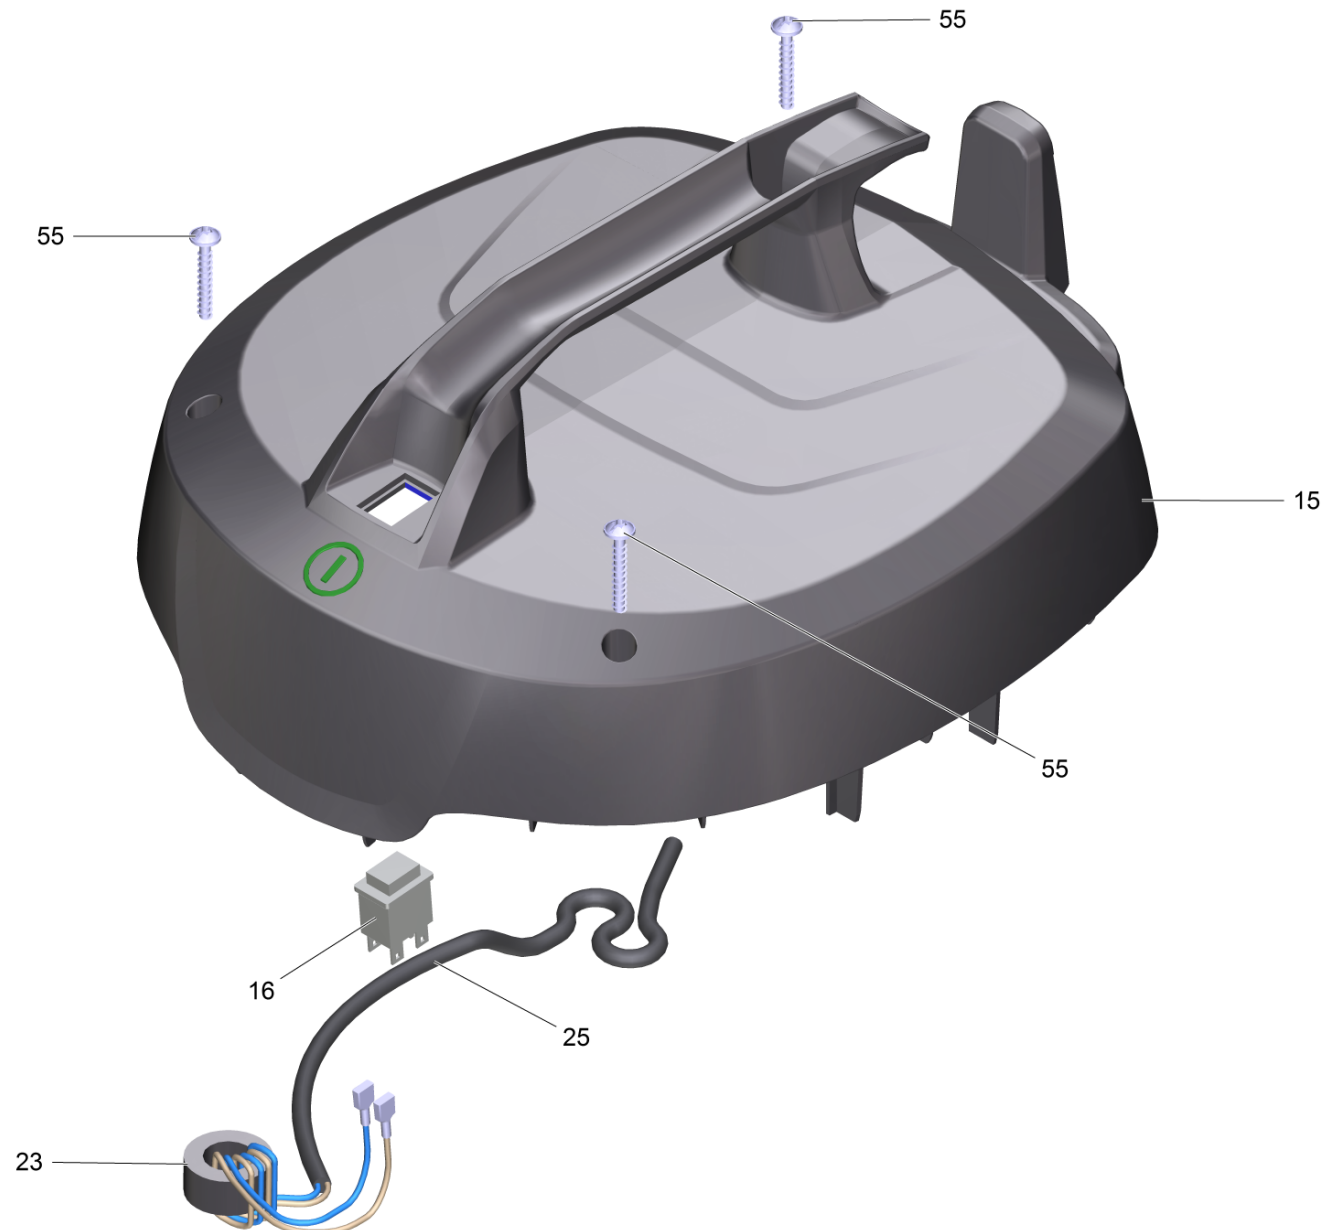

4 Spare parts list T 7/1 Classic *EU (5.972-954.0)

Professional \ Vacuum cleaner \ Dry vacuum cleaner \ T 7/1 Classic *EU \ Spare parts list T 7/1 Classic *EU

4 Spare parts list T 7/1 Classic *EU (5.972-954.0)

Professional \ Vacuum cleaner \ Dry vacuum cleaner \ T 7/1 Classic *EU \ Spare parts list T 7/1 Classic *EU

4 Spare parts list T 7/1 Classic *EU (5.972-954.0)

Professional \ Vacuum cleaner \ Dry vacuum cleaner \ T 7/1 Classic *EU \ Spare parts list T 7/1 Classic *EU

4 Spare parts list T 7/1 Classic *EU (5.972-954.0)

Professional \ Vacuum cleaner \ Dry vacuum cleaner \ T 7/1 Classic *EU \ Spare parts list T 7/1 Classic *EU

POS	Article no.	Description	Quantity	Unit	valid from	valid until
15	2.889-060.0	Cover replacement	1	PC		
26	2.889-070.0	Electrical small parts replacement	1	PC		
45	5.343-022.0	Locking ring	1	PC		
44	5.034-163.0	Suction connection T	1	PC		549999
44	5.034-163.0	Suction connection T	1	PC	550000	
41	2.889-099.0	Filtering basket complete replacement	1	PC		
40	2.889-201.0	Tank replacement	1	PC	550000	
40	2.889-098.0	Tank replacement	1	PC		549999
37	2.889-105.0	Set carbon brushes	1	PC		
36	4.610-031.0	Turbine complete	1	PC	550000	
16	6.630-769.0	Switch	1	PC		
36	4.610-000.0	Suction blower complete replacement	1	PC		549999
25	2.889-128.0	Power cable replacement	1	PC	550000	
25	2.889-063.0	Power cable replacement	1	PC		549999
24	5.034-609.0	Blank holder 6mm	1	PC	550000	
24	5.033-036.0	Strain relief	1	PC		549999
23	6.346-043.0	Ferrite ring	1	PC		
22	2.889-059.0	Set filter	1	PC		
21	2.889-119.0	Set filter motor protecting	1	PC		
20	6.414-058.0	Filter T7/1	1	PC	550000	
17	2.889-062.0	Housing base plate replacement	1	PC		
999		Accessories	1	PC		
42	5.515-020.0	Wheel	2	PC		
43	6.435-353.0	Castor D 42	2	PC		
18	5.033-035.0	Locking clip	2	PC		
55	7.303-086.0	Screw 5x30 -10.9-R2R (K-In6Rd)	4	PC		