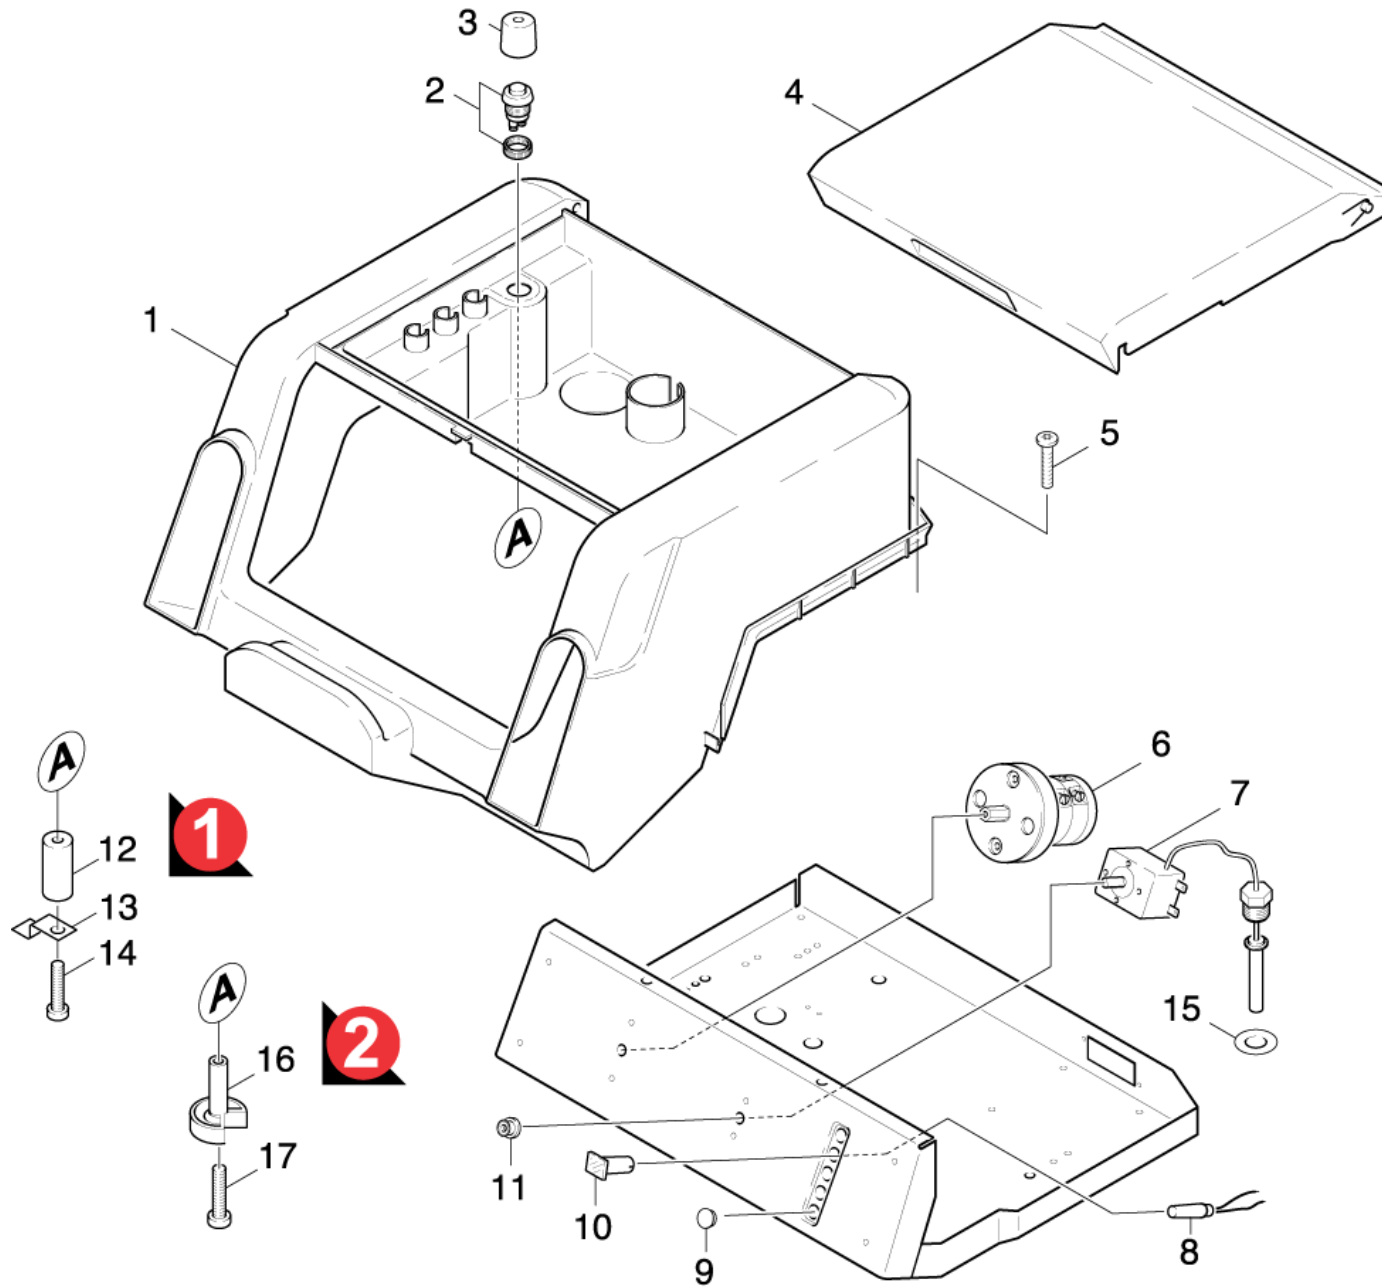

61 Top part

Professional \ High pressure cleaner hotwater \ Electric motor \ HDS 895 *EU \ Spare parts list HDS 895 \ Electric control box \ Top part

61 Top part

Professional \ High pressure cleaner hotwater \ Electric motor \ HDS 895 *EU \ Spare parts list HDS 895 \ Electric control box \ Top part

POS	Article no.	Description	Quantity	Unit	Remark
3	6.368-057.0	Cap rubber	1	PC	
1	5.066-487.0	Cover	1	PC	
17	7.306-167.0	Cylinder head screw M 4x40-8.8-A2E DIN	1	PC	
4	5.030-892.0	Flap	1	PC	
10	6.651-316.0	Lens housing red	3	PC	
16	5.032-661.0	Moulded part	1	PC	
9	6.368-076.0	Ornamental hub cap D10/D12	2	PC	
8	4.651-026.0	Pilot lamp only for replacement	3	PC	
11	5.365-152.0	Profile gasket	1	PC	
2	6.634-106.0	Push button	1	PC	
14	7.303-033.0	Screw M4x16-ST-P2R (KOMBI-IN6RD	1	PC	
5	7.303-045.0	Screw M5x55 -St-ZNBHL (In6Rd)	2	PC	
12	7.777-999.0	Stockpiling discontinued	1	PC	VERSION 1
13	7.777-999.0	Stockpiling discontinued	1	PC	VERSION 1
14	7.777-999.0	Stockpiling discontinued	1	PC	VERSION 1
6	6.631-081.0	Switch	1	PC	
7	6.685-868.0	Thermostat	1	PC	
15	5.115-375.0	Washer	1	PC	