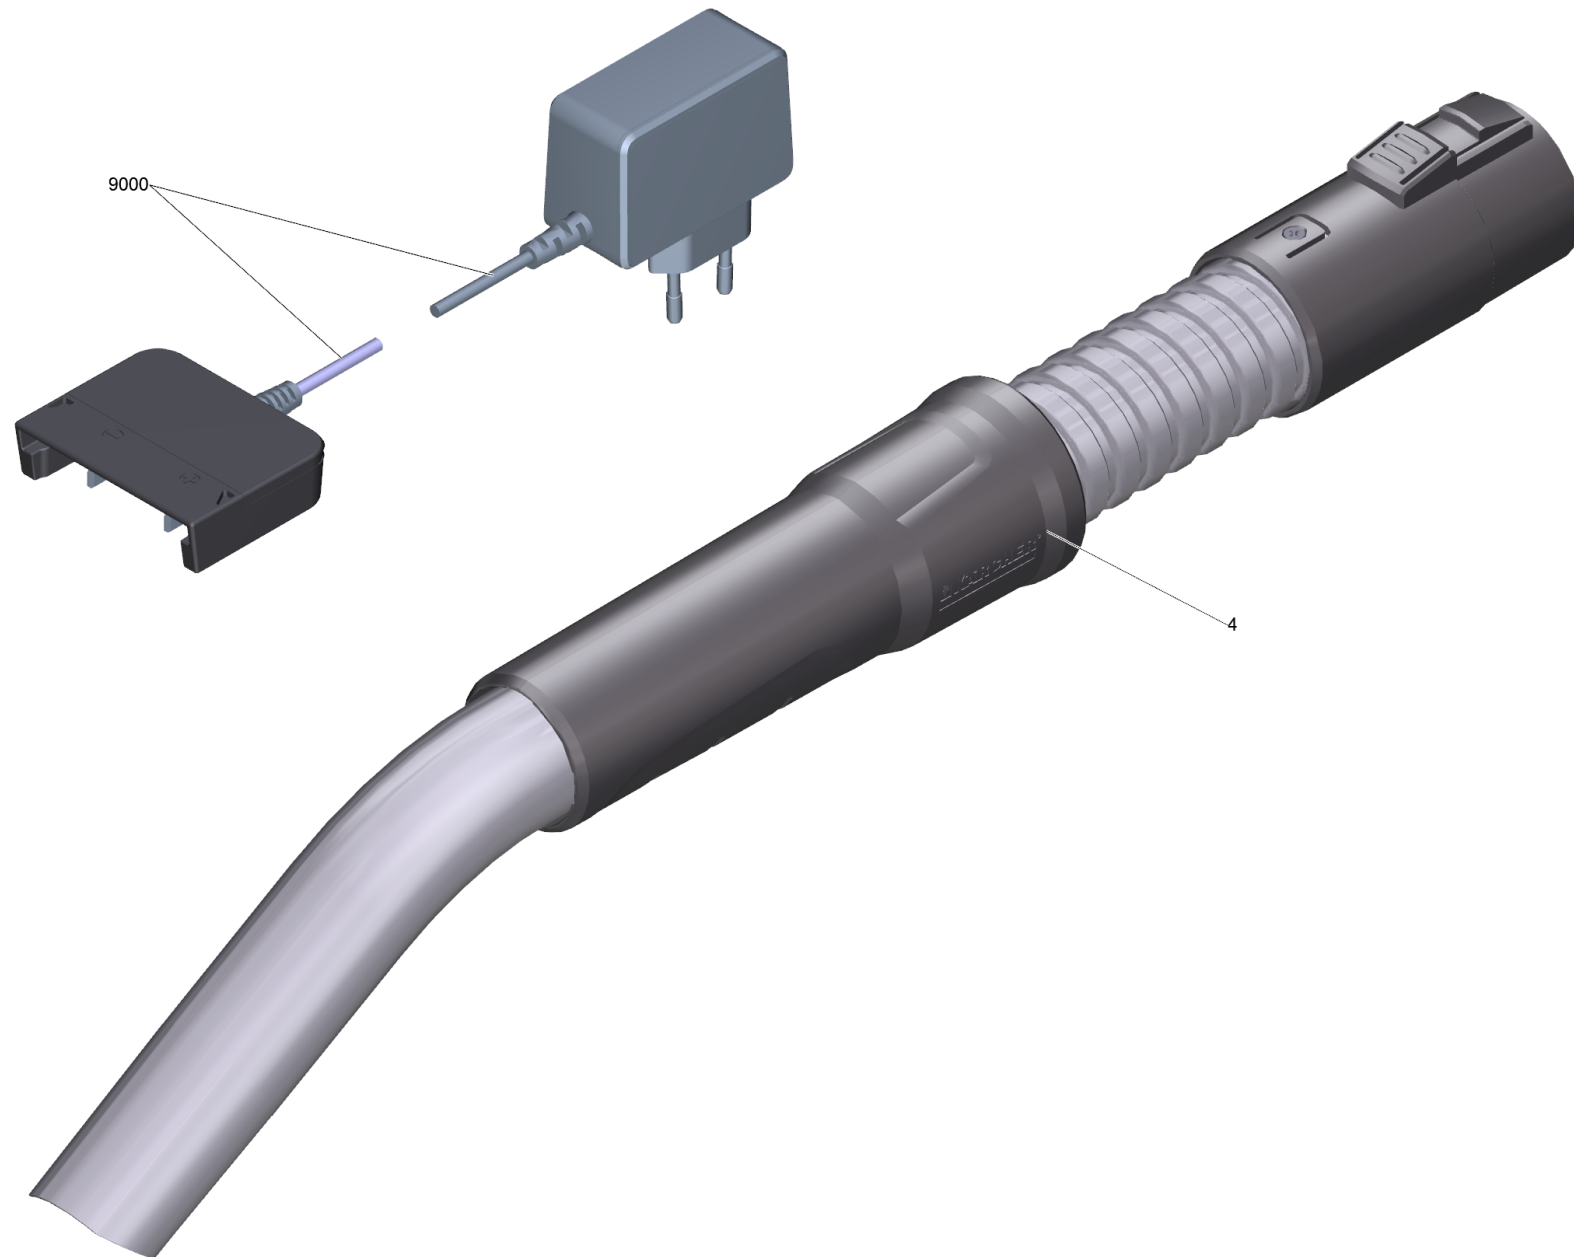

AD 2 Battery *INT (1.348-300.0)

Home and Garden \ Vacuum cleaner \ Dry vacuum cleaner \ AD 2 Battery *INT

AD 2 Battery *INT (1.348-300.0)

Home and Garden \ Vacuum cleaner \ Dry vacuum cleaner \ AD 2 Battery *INT

POS	Article no.	Description	Quantity	Unit
4	4.440-046.3	Suction hose complete for replacement DN35	1	PC
41	4.075-000.0	Motor bracket for replacement	1	PC
43	4.348-003.0	Cover complete for replacement AD 2 Battery	1	PC
44	5.075-001.0	Closure	2	PC
53	9.037-946.0	Filter frame	1	PC
70	9.086-221.0	Screw ATF 4.1x22	5	PC
86	6.630-087.0	Switch	1	PC
90	6.415-953.0	Flat-pleated filter AD	1	PC
100	4.624-432.3	Blower motor complete for replacement 18V/230W	1	PC
150	4.440-079.0	Tank complete lacquered	1	PC
152	4.071-263.0	Spare parts set pushbutton	1	PC
153	4.071-676.0	Spare parts set valve	1	PC
160	4.440-074.3	Retainer filter complete	1	PC
161	4.440-074.3	Retainer filter complete	1	PC
201	4.051-367.0	Contact carrier ejector	1	PC
204	4.053-008.0	Set releasing device accumulator	1	PC
9000	6.445-050.3	Plug-in charger packaged 18/5 *EU	1	PC