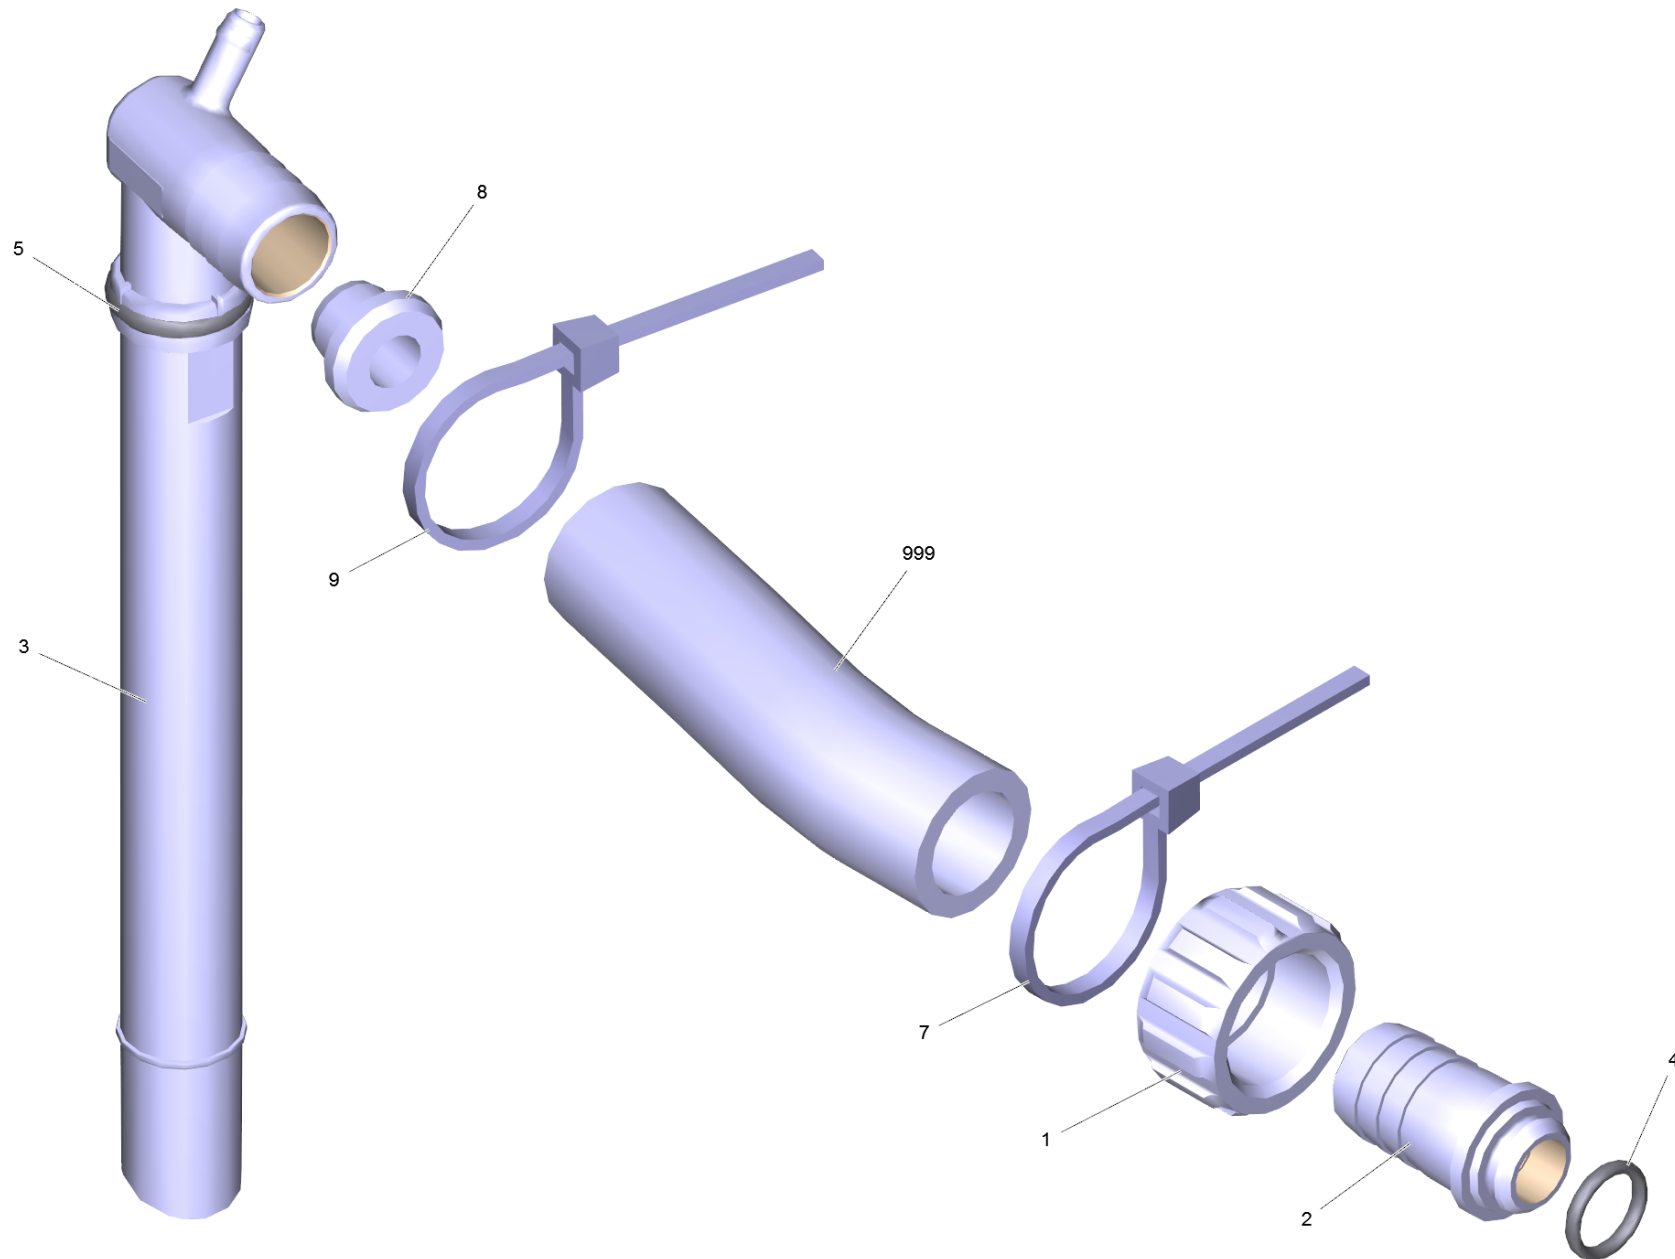

# 24 Hose pump

Professional \ High pressure cleaner hotwater \ Electric motor \ HDS 8/18-4 C \*EU-II \ HDS 8/18-4C\*EU-II TV 01.01.2018 \ Hose pump

## 24 Hose pump

Professional \ High pressure cleaner hotwater \ Electric motor \ HDS 8/18-4 C \*EU-II \ HDS 8/18-4C\*EU-II TV 01.01.2018 \ Hose pump

**KÄRCHER**

POS	Article no.	Description	Quantity	Unit
1	5.310-167.0	Nut G 3/4"	1.000	ST
2	5.443-312.0	Hose stem	1.000	ST
3	5.443-553.0	Connection piece	1.000	ST
4	6.362-078.0	O-Ring seal 13,3x2,4	1.000	ST
5	6.362-161.0	O-Ring seal 19,3 X 2,4	1.000	ST
7	6.641-474.0	Cable tape 8-210	2.000	ST
8	5.112-411.0	Bush	1.000	ST
999	6.391-612.0	Piece of tube only for replacement	1.000	ST