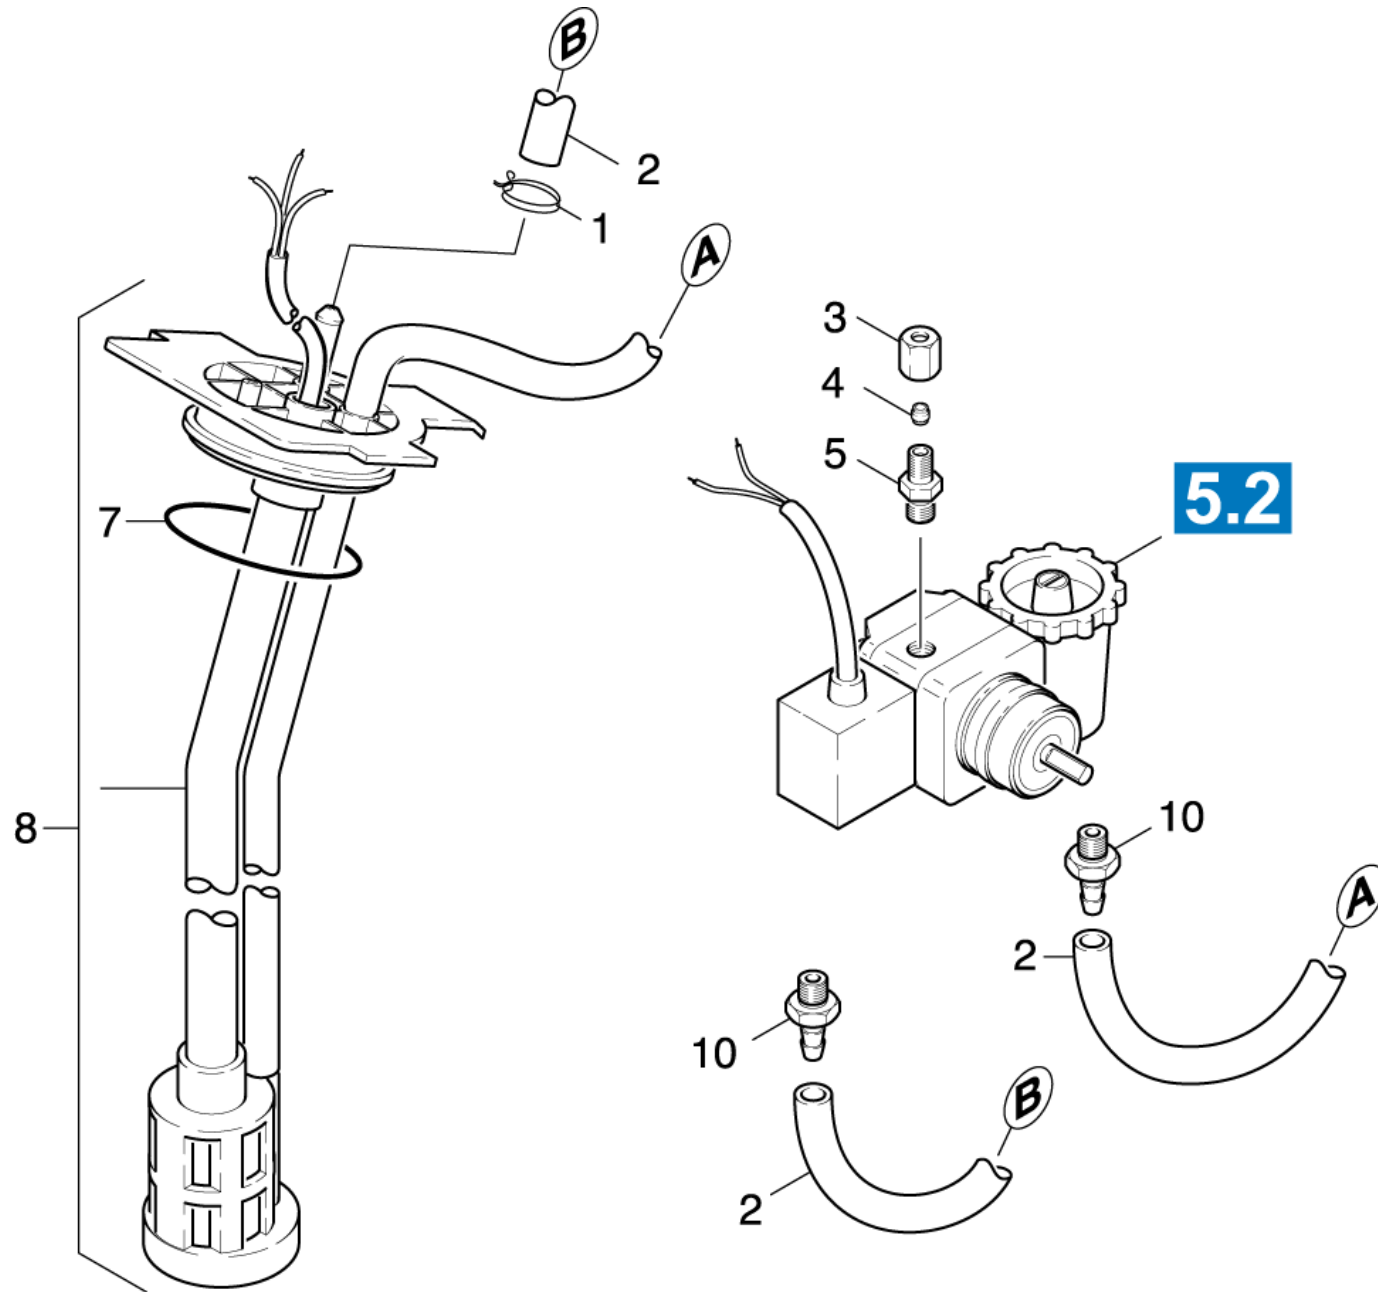

52 Fuel pump

Professional \ High pressure cleaner hotwater \ Electric motor \ HDS 895 S *EU \ Spare parts list HDS 895 S \ Fuel pump \ Fuel pump

52 Fuel pump

Professional \ High pressure cleaner hotwater \ Electric motor \ HDS 895 S *EU \ Spare parts list HDS 895 S \ Fuel pump \ Fuel pump

POS	Article no.	Description	Quantity	Unit	Foot note text
4	6.389-263.0	Cutting ring d.4	1	PC	
2	6.389-534.0	Hose	1	m	TO ORDER AS CUT GOODS
1	6.389-567.0	Hose clip	2	PC	
10	6.472-927.0	Hose stem only for replacement	2	PC	
7	6.362-855.0	O-Ring seal 56,0 X 4,0	1	PC	
8	4.421-234.0	Pipelines	1	PC	
6	6.472-925.0	Pump oil burner only for replacement	1	PC	
5	6.389-261.0	Screw union	1	PC	
3	6.389-262.0	Union nut A 4-LL	1	PC	