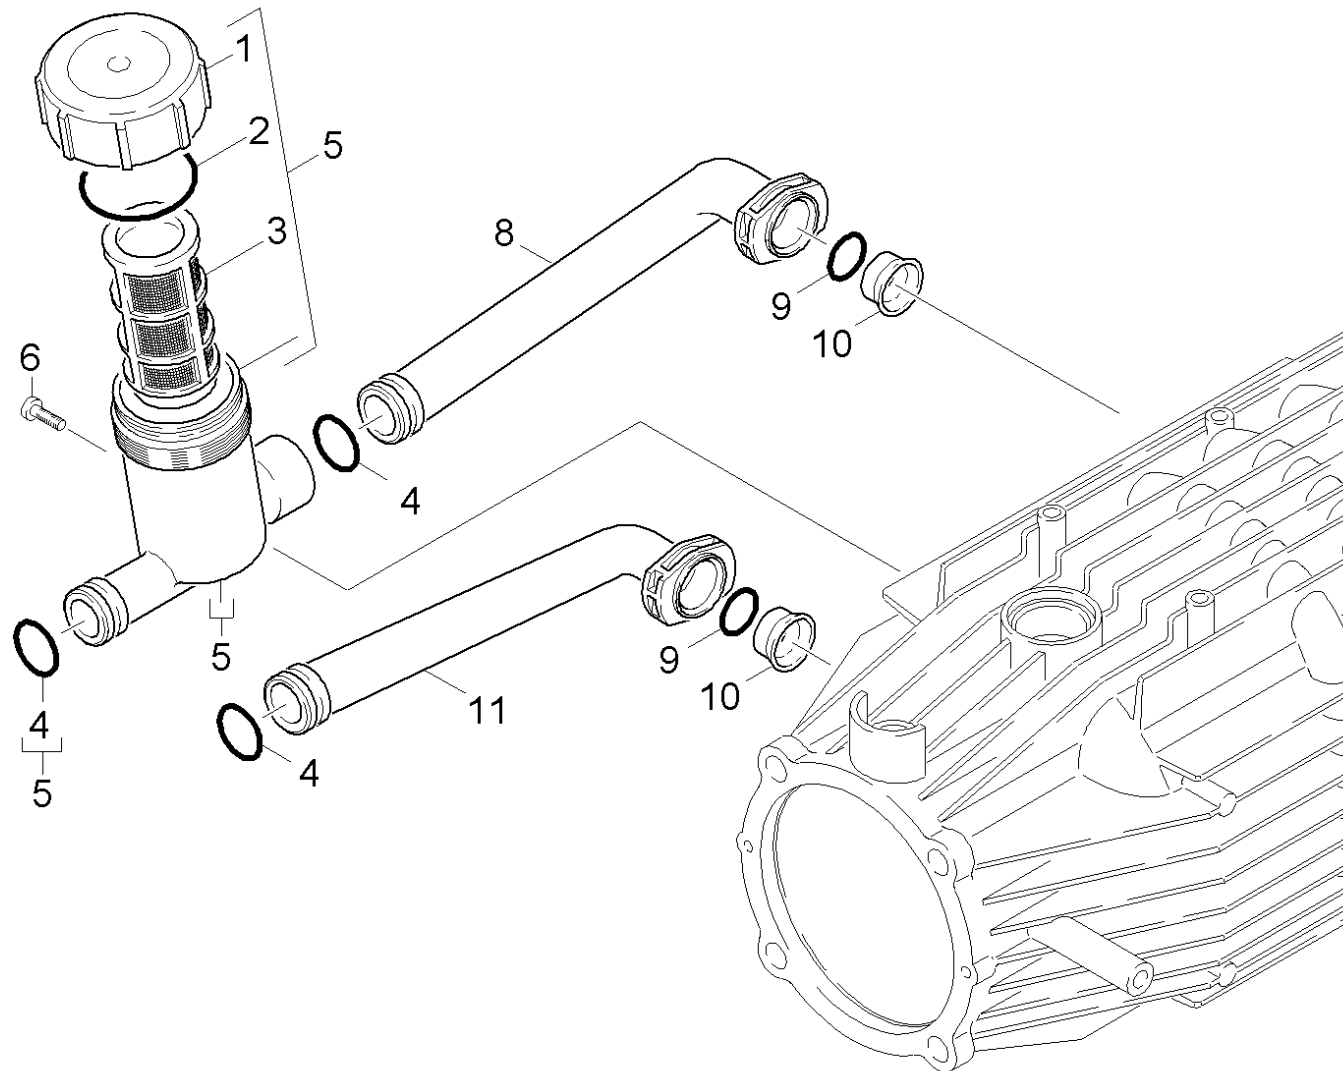

## 24 Water filter

Professional \ High pressure cleaner cold water \ Electric motor \ HD 10/21-4S Plus Sochi \*EU-I \ Spare parts list HD 10/21-4S Plus \*EUI \ Pump set \ Water filter

## 24 Water filter

Professional \ High pressure cleaner cold water \ Electric motor \ HD 10/21-4S Plus Sochi \*EU-I \ Spare parts list HD 10/21-4S Plus \*EUI \ Pump set \ Water filter

**KÄRCHER**

POS	Preces Nr.	Apraksts	Quantity	Unit
2	5.363-613.0	Blīve	1.000	ST
8	5.427-307.0	Cauruļvads	1.000	ST
1	5.064-453.0	Cover qusty grey	1.000	ST
3	6.414-681.0	Filter cartridge	1.000	ST
5	4.730-161.0	Filter from 4.730-106.0	1.000	ST
9	6.362-579.0	Gredzenblīve 17,5 X 3,5	2.000	ST
4	6.362-686.0	Gredzenblīve 20,0 X 3,0	3.000	ST
6	6.303-153.0	Screw M5x15-ST-R2R (IN6RD)	1.000	ST
10	5.110-341.0	Sleeve	2.000	ST
11	5.427-298.0	Īsais cauruļvads	1.000	ST