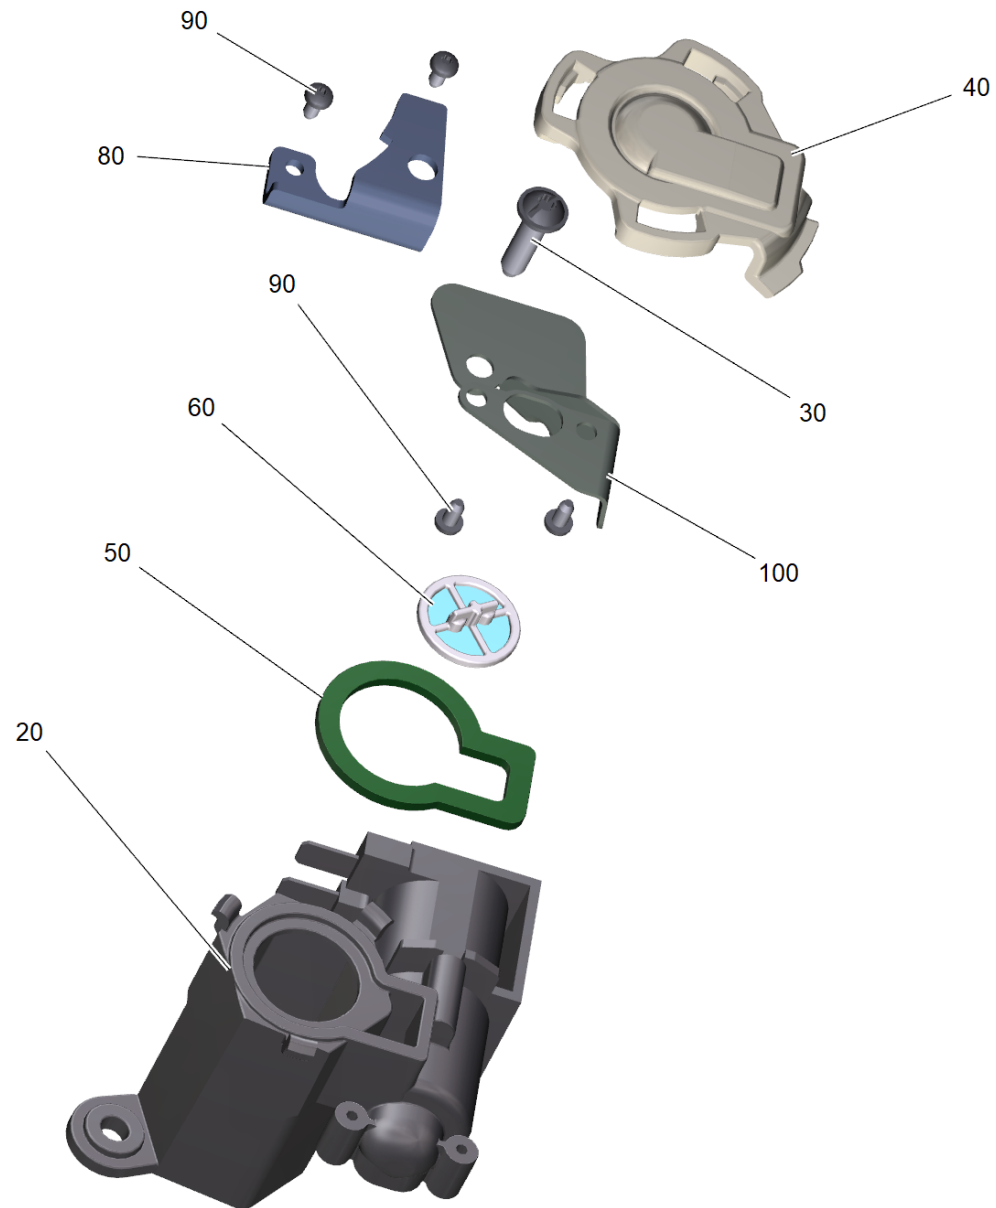

120 Solenoid valve complete replacement BD25+50 24V (9.753-101.0)

Professional \ Floor cleaner \ Walk behind \ BD 50/50 C Bp Pack Classic *EU \ Tank complete B 50 BP \ Solenoid valve complete replacement BD25+50 24V

POS	Article no.	Description	Quantity	Unit
20	6.472-004.0	Solenoid valve 24V	1	PC
30	7.303-108.0	Screw 5x20 -10.9-R2R (In6Rd)	1	PC
40	5.037-510.0	Cover plate ball valve solenoid valve	1	PC
50	5.037-512.0	Seal cover solenoid valve	1	PC
60	5.037-511.0	Strainer solenoid valve	1	PC
80	9.763-384.0	Plate cover solenoid valve BD 50 25	1	PC
90	7.303-334.0	Screw 3x6 -A2-70 (In6Rd)	4	PC
100	9.763-369.0	Retaining plate solenoid valve BD50 25	1	PC