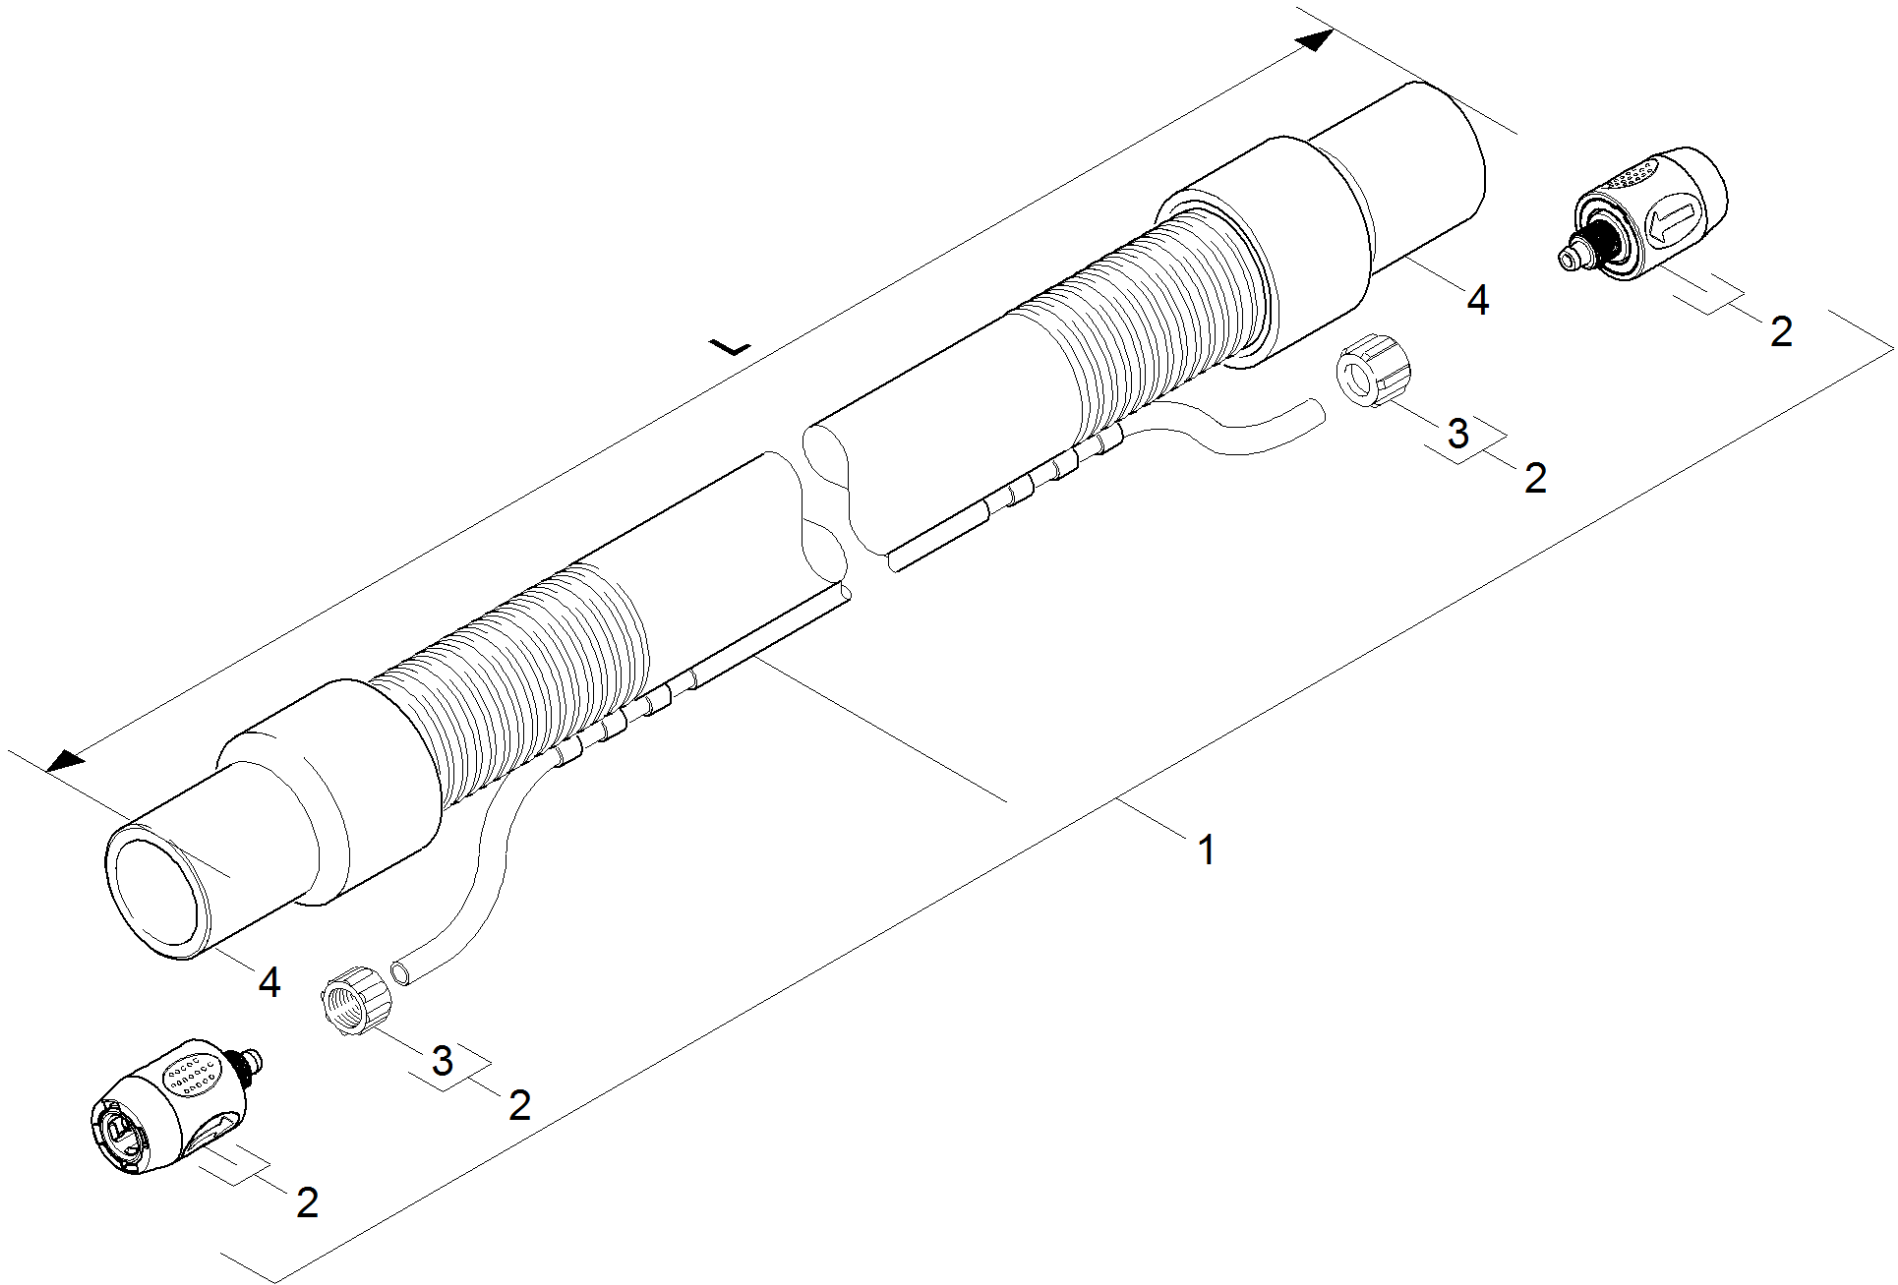

41 Suction hose

Professional \ Spray extraction \ PUZZI 200 *EU \ Spare parts list Puzzi 200 \ Accessories \ Suction hose

41 Suction hose

Professional \ Spray extraction \ PUZZI 200 *EU \ Spare parts list Puzzi 200 \ Accessories \ Suction hose

POS	Preces Nr.	Apraksts	Skaitis	Vienība	Piezīme
2	4.446-023.0	Hose coupling complete for replacement	2.000	ST	
4	6.906-713.0	Sleeve DN32	2.000	ST	
1	6.394-826.0	Suction hose complete DN32	1.000	ST	L = 2400mm
1	6.394-375.0	Suction hose Ø32, 4,0m	1.000	ST	L = 4000mm
3	6.394-827.0	Union nut yellow M 12x1	1.000	ST