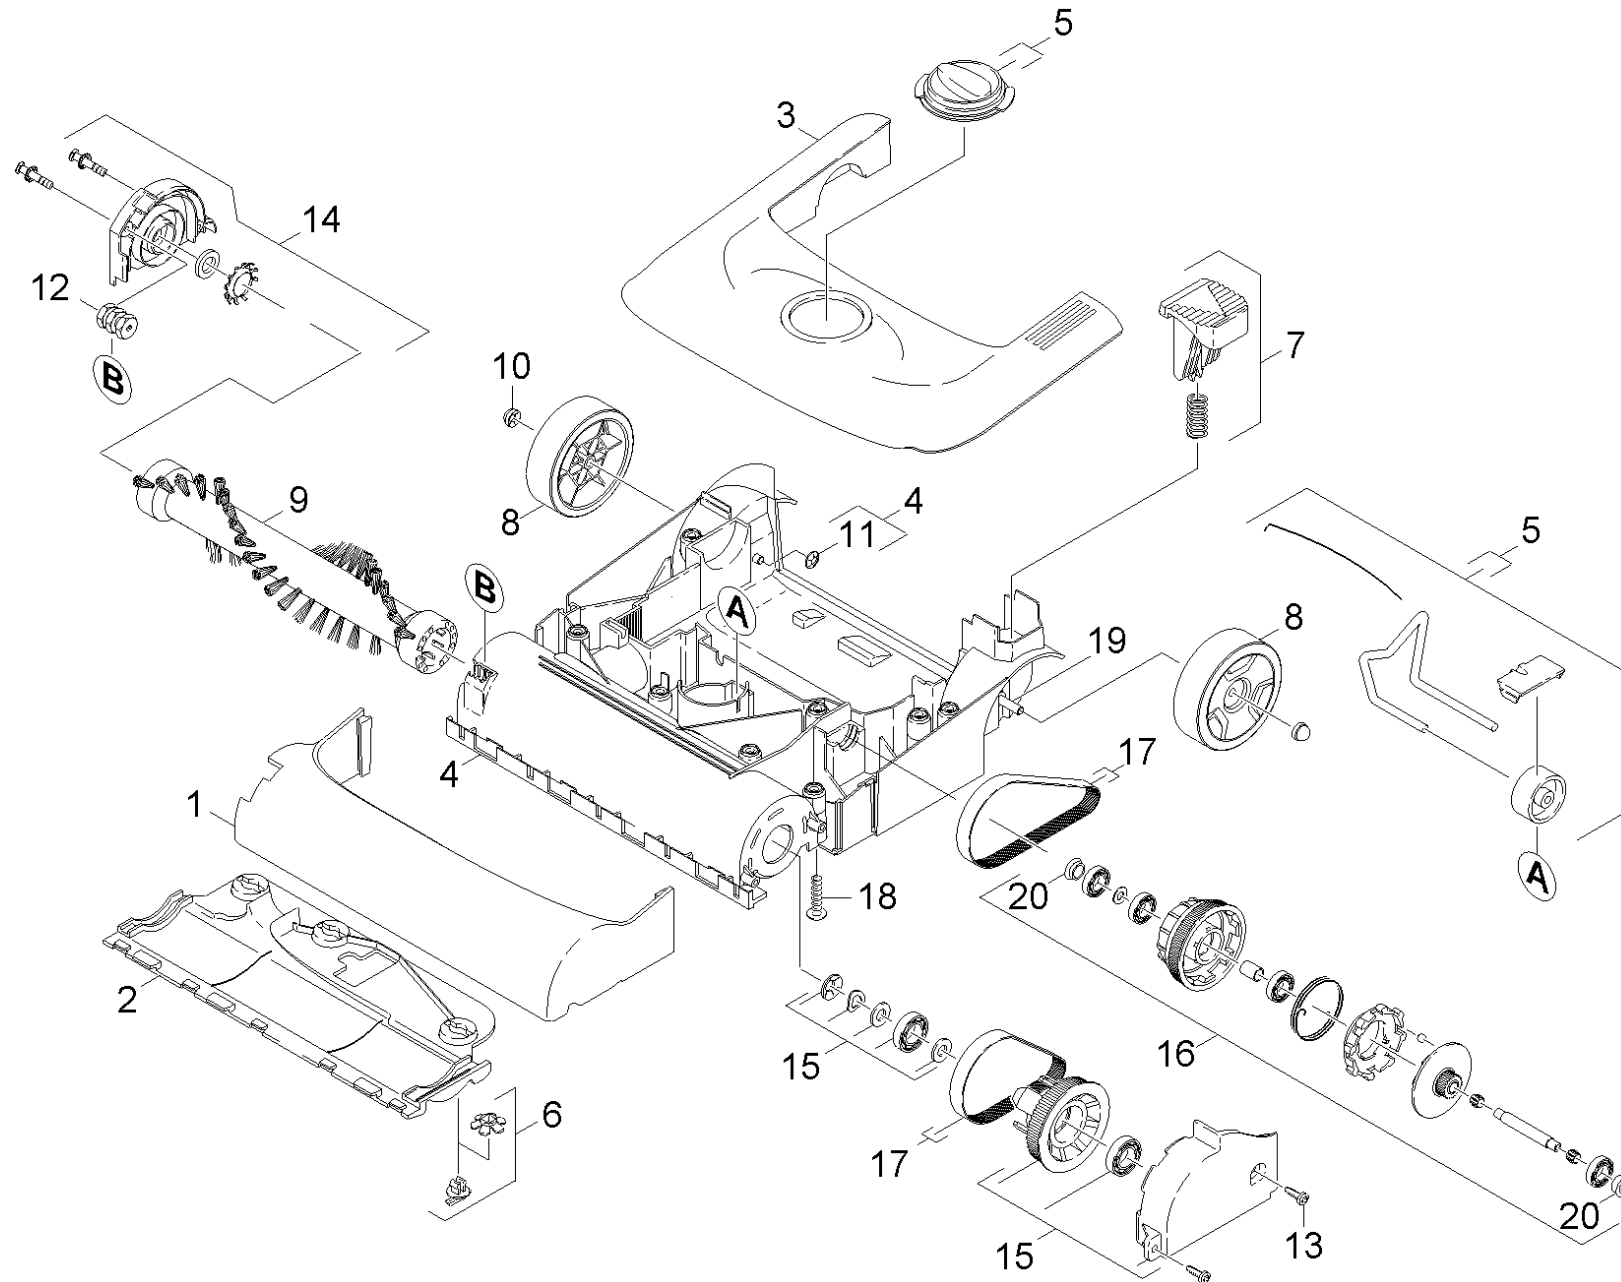

21 Brush-head

Professional \ Vacuum cleaner \ Dry vacuum cleaner \ CV 30/1 *EU \ Spare parts list CV 30/1 - CV 38/1 \ Brush-head \ Brush-head

21 Brush-head

Professional \ Vacuum cleaner \ Dry vacuum cleaner \ CV 30/1 *EU \ Spare parts list CV 30/1 - CV 38/1 \ Brush-head \ Brush-head

KÄRCHER

POS	Article no.	Description	Quantity	Unit
5	4.515-096.0	ADJUSTING WHEEL kpl.	1	PC
19	9.412-178.0	Axle	1	PC
1	5.032-404.3	Bumper CV 30/1	1	PC
6	2.889-084.0	Closure parts set for replacement	1	PC
16	4.470-022.3	Coupler complete	1	PC
15	4.063-774.0	Covering cap complete belt	1	PC
14	4.063-892.0	Covering cap complete brush Aluminiumdru	1	PC
7	4.481-000.0	Foot pedal complete only for replacement	1	PC
4	4.060-697.0	Housing complete CV30/1	1	PC
10	6.343-187.0	Lock washer	2	PC
11	6.343-119.0	Lock washer	2	PC
20	5.032-617.0	Moulded part ring	2	PC
9	6.906-641.0	Roller brush black M	1	PC
13	7.303-106.0	Screw 4x12 -10.9-R2R (IN6RD)	2	PC
18	7.303-108.0	Screw 5x20 -10.9-R2R (In6Rd)	8	PC
12	5.401-288.3	Screw connector part	2	PC
2	5.059-140.3	Sliding bottom packaged	1	PC
17	2.884-274.0	Spare parts set belt	1	PC
3	7.777-999.0	Stockpiling discontinued	1	PC
8	5.515-374.0	Wheel	2	PC