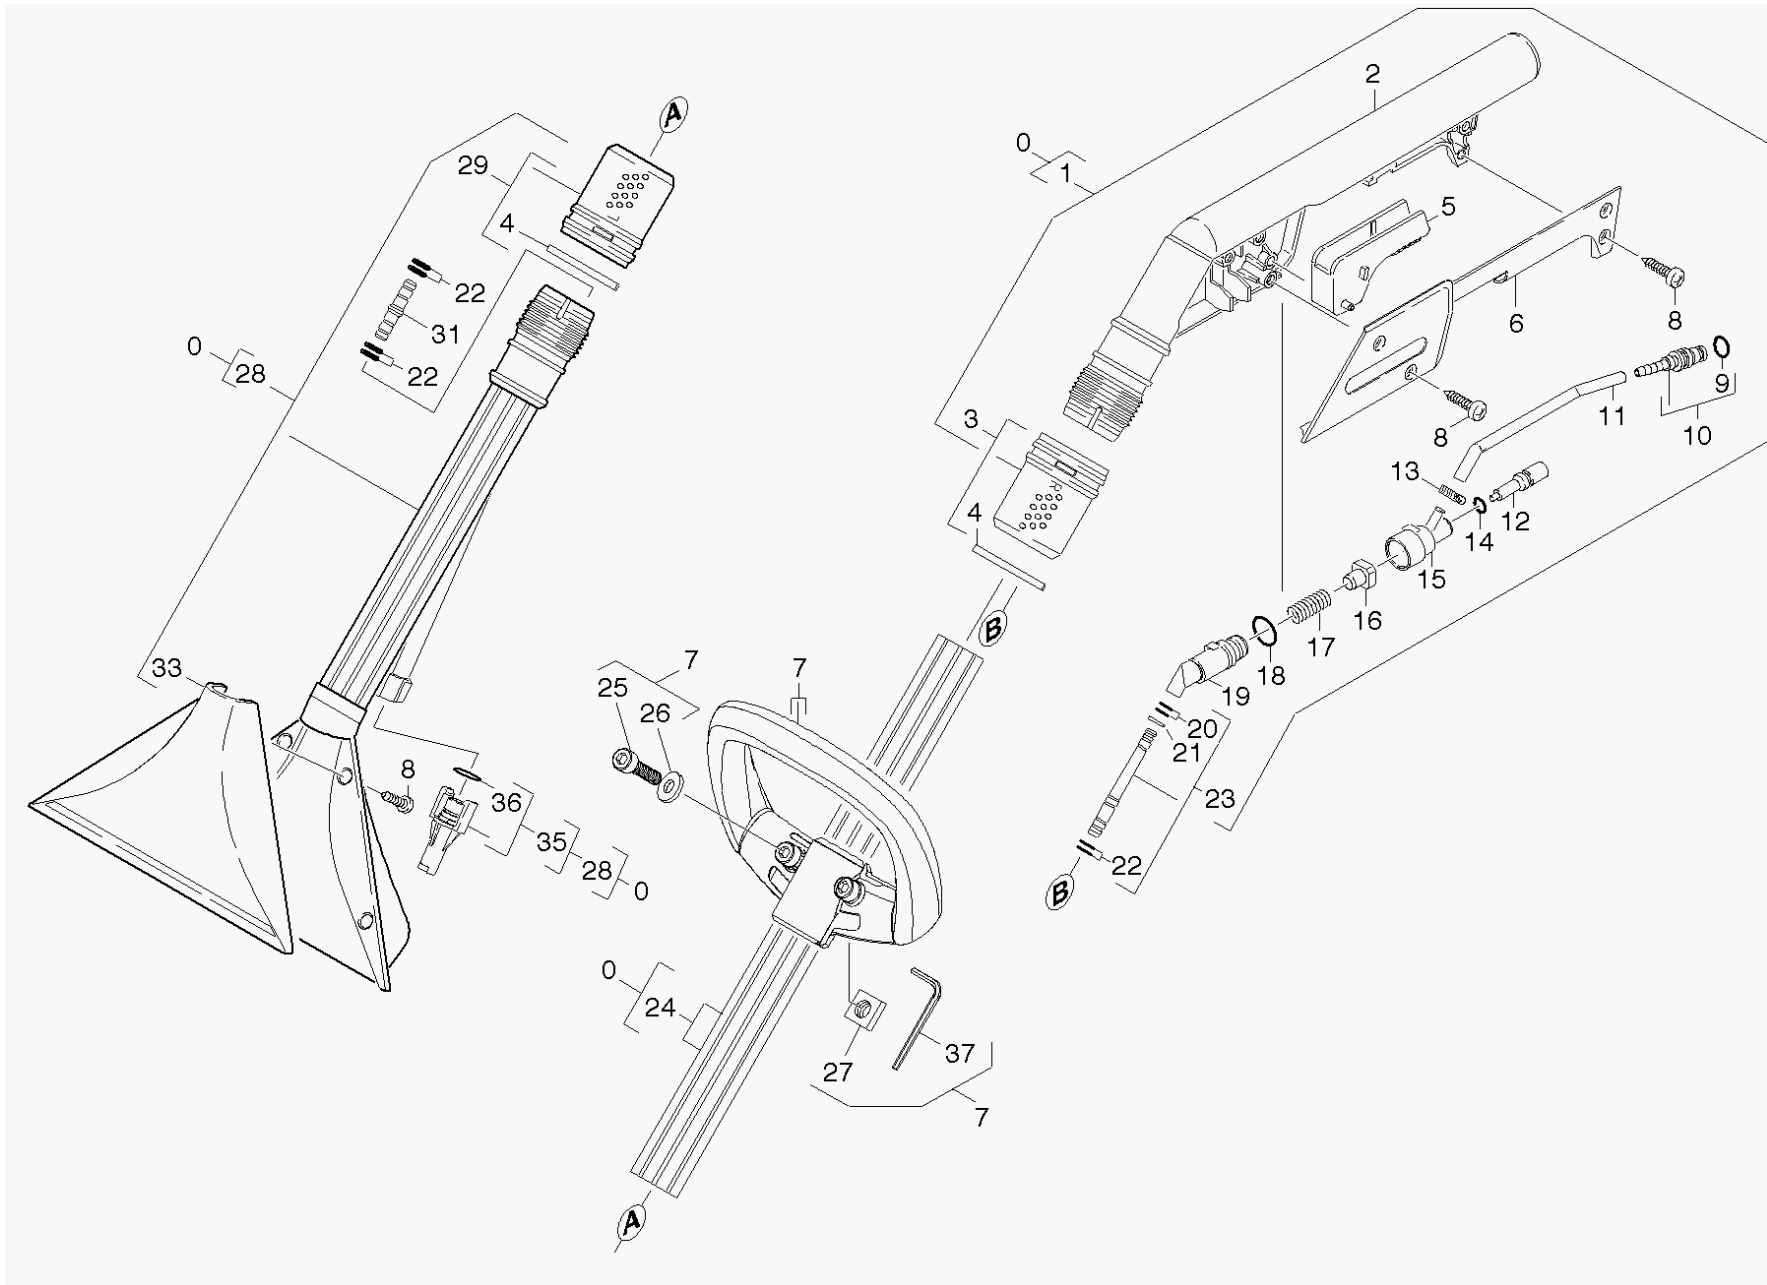

61 Floor tool

Home and Garden \ Spray extraction \ PUZZI 200 \ PUZZI 200 *EU \ Spare parts list PUZZI 200 \ Floor tool complete \ Floor tool

61 Floor tool

Home and Garden \ Spray extraction \ PUZZI 200 \ PUZZI 200 *EU \ Spare parts list PUZZI 200 \ Floor tool complete \ Floor tool

KÄRCHER

POS	Article no.	Description	Quantity	Unit	Remark	Foot note text
0	4.130-127.0	Nozzle complete	1	PC		INCLUDES HANDLE, SUCTION TUBE AND FLOOR TOOL
0	4.130-444.0	Nozzle for stairs	1	PC		INCLUDES HANDLE, SUCTION TUBE AND FLOOR TOOL
1	4.321-101.0	Handhold complete	1	PC		
2	5.321-569.0	Handhold	1	PC		
3	4.310-010.0	Nut right hand thread	1	PC		
4	5.343-014.0	Locking ring	2	PC		
5	5.481-157.0	Lever	1	PC		
6	5.031-038.0	Moulded part	1	PC		
7	4.321-186.0	Hand grip PUZZI 100/200	1	PC		
8	7.303-116.0	Screw 4x12-A2-70 (IN6RD)	8	PC		
9	6.362-498.0	O-Ring seal 6,75x1,78 NBR 70	1	PC		
10	4.443-019.0	Hose stem	1	PC		
11	6.390-237.0	Hose PU DN 6x1	1	ZST		TO ORDER AS CUT GOODS
12	5.584-033.0	Valve pin	1	PC		
13	6.390-257.0	Hose clip	2	PC		
14	6.362-401.0	O-Ring seal 3,1 X 1,6	1	PC		
15	5.587-139.0	Valve housing	1	PC		
16	5.584-034.0	Valve pin	1	PC		
17	5.332-082.0	Helical spring	1	PC		
18	6.362-402.0	O-Ring seal 11,0 X 1,3-NBR 70	1	PC		
19	5.030-670.0	Moulded part	1	PC		
20	6.362-761.0	O-Ring seal 4,0 X 1,2	2	PC		
21	7.343-201.0	Lock washer 6-FST-PHR DIN 6799	1	PC		
22	6.362-472.0	O-Ring seal 6,0 X 1,0-NBR 70	6	PC		
23	4.127-009.0	Extension	1	PC		
24	5.029-257.0	Suction tube aluminium	1	PC	L = 630MM	
	Item text1: / 4.130-127.0					
24	5.029-283.0	Suction tube window nozzle	1	PC	L = 166MM	
	Item text1: / 4.130-128.0					
25	7.306-024.0	Cylinder head screw M6x30 -8.8-A2E ISO4762	2	PC		
26	7.312-292.0	Washer 6 -A2 ISO 7093-1	2	PC