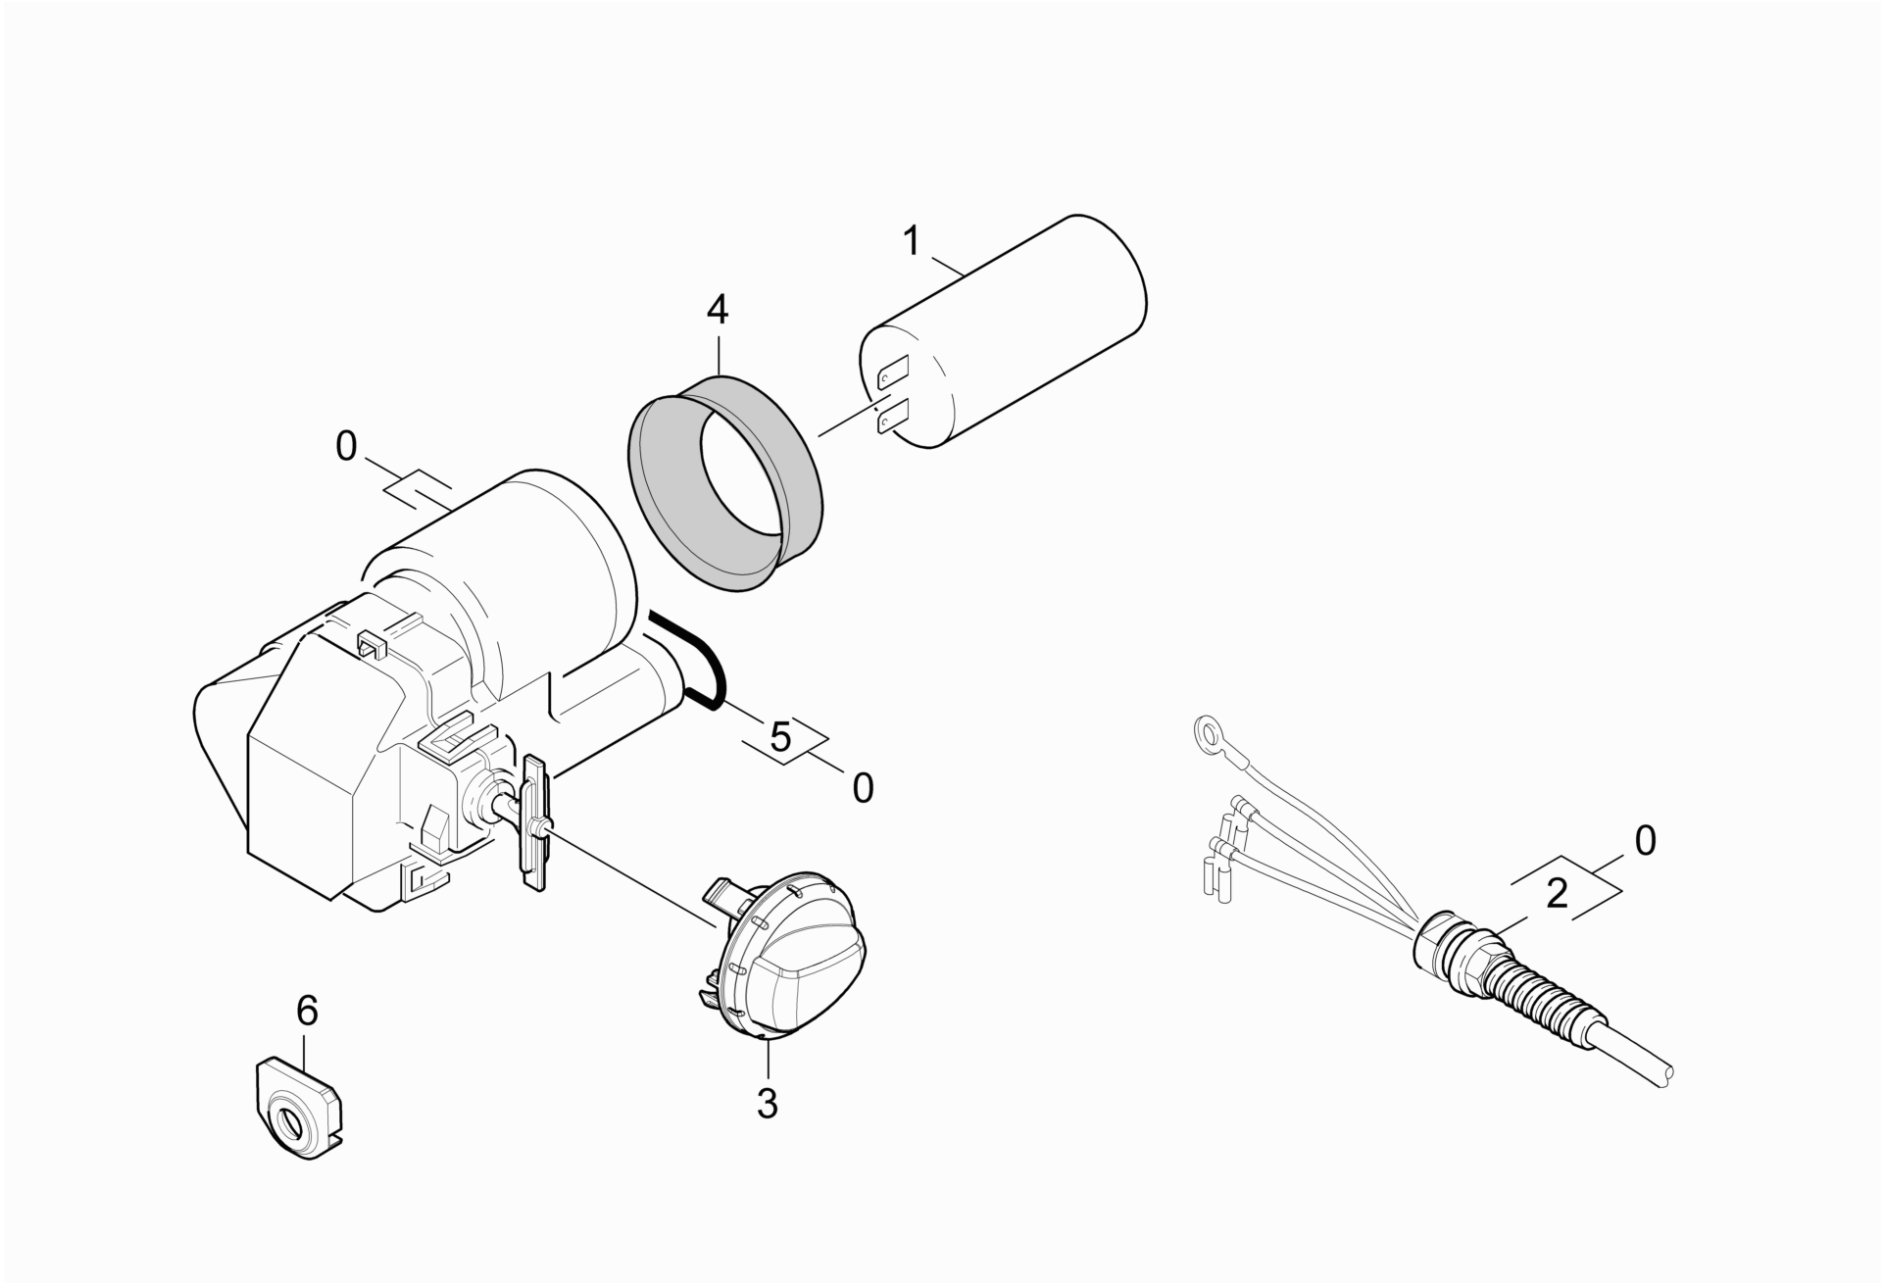

50 Electric box

Home and Garden \ High pressure cleaner cold water \ Electric motor \ K 4 \ K 4.600-T250 *EU \ Spare parts list K4.600 Modul Range \ Electric box

50 Electric box

Home and Garden \ High pressure cleaner cold water \ Electric motor \ K 4 \ K 4.600-T250 *EU \ Spare parts list K4.600 Modul Range \ Electric box

POS	Article no.	Description	Quantity	Unit
0	9.001-767.0	Electric box spare part	1	PC
	Item text1: 1.180-600.0 /-601.0 /-604.0			
0	9.001-768.0	Electric box spare part	1	PC
	Item text1: 1.180-602.0 /-603.0 /-614.0			
0	9.001-770.0	Electric box spare part	1	PC
	Item text1: 1.180-605.0 /-606.0 /-607.0			
0	9.001-850.0	Electric box	1	PC
	Item text1: 1.180-609.0			
1	9.085-013.0	Capacitor 25uF	1	PC
	Item text1: 1.180-600.0 /-601.0 /-604.0 /-605.0			
	Item text2: /-606.0 /-607.0 /-609.0			
1	9.085-095.0	Capacitor 32uF	1	PC
	Item text1: 1.180-602.0 /-603.0 /-614.0			
2	9.084-139.0	Cable with plug *EU	1	PC
	Item text1: 1.180-600.0 /-601.0 /-604.0			
2	9.084-144.0	Cable with plug	1	PC
	Item text1: 1.180-602.0 /-603.0 /-614.0			
2	9.084-231.0	Cable with plug	1	PC
	Item text1: 1.180-609.0			
2	9.084-419.0	Cable 3G1 CH IP55	1	PC
	Item text1: 1.180-605.0 /-606.0 /-607.0			
3	9.037-693.0	Handhold switch	1	PC
4	9.080-465.0	Joint ring capacitor d.45, 70 Shore	1	PC
5	9.080-494.0	OR 20x2 EPDM70ShA PTFE	1	PC
6	9.037-441.0	Spacer electric box WCM	1	PC