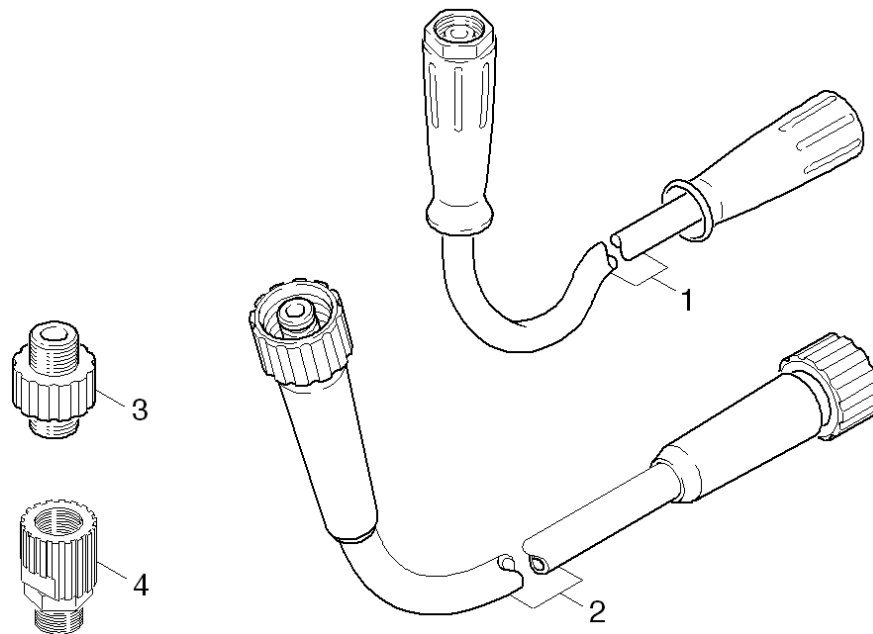

# 81 High pressure hose hand trigger gun

Professional \ Industrial cleaning systems \ High pressure cleaner stationary \ HDC 20/8 \ Documentation HDC 20/8 \ Spare parts list HDC 20/8 \ Accessories \ High pressure hose hand trigger gun

## 81 High pressure hose hand trigger gun

Professional \ Industrial cleaning systems \ High pressure cleaner stationary \ HDC 20/8 \ Documentation HDC 20/8 \ Spare parts list HDC 20/8 \ Accessories \ High pressure hose hand trigger gun

**KÄRCHER**

POS	Article no.	Description	Quantity	Unit
3	4.403-002.0	Coupler -2xM22x1,5	1.000	ST
7	4.775-784.0	Hand trigger gun	1.000	ST
1	6.390-031.0	Hose assembly DN8 max. 31,5MPa 20m	1.000	ST
1	6.391-342.0	Hose assembly only for replacement DN8 3	1.000	ST
1	6.391-354.0	Hose assembly only for replacement DN8 4	1.000	ST
1	6.390-023.0	Hose assembly premium DN10 22MPa 15m	1.000	ST
1	6.390-027.0	Hose assembly rotatable DN8 40MPa 20m	1.000	ST
1	6.389-479.0	Hose assembly rotatable hygiene 10m DN8	1.000	ST
1	6.389-581.0	Hose assembly rotatable hygiene 20m DN8	1.000	ST
6	4.481-254.0	Lever complete only for replacement	1.000	ST
5	4.427-215.0	Manifold complete only for replacement	1.000	ST
8	4.775-471.0	Rotary controller 700L	1.000	ST
4	4.401-091.0	Rotating coupler	1.000	ST
2	7.777-999.0	Stockpiling discontinued	1.000	ST