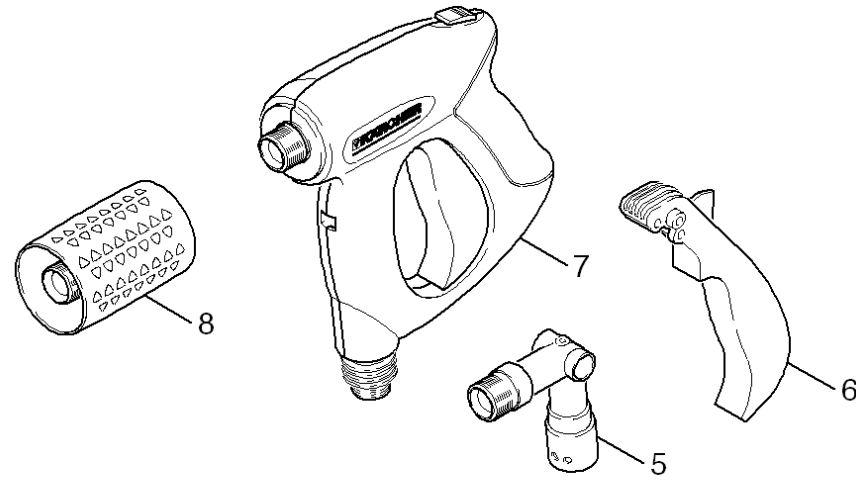

# 81 High pressure hose hand trigger gun

Professional \ Industrial cleaning systems \ High pressure cleaner stationary \ HDC 20/8 \ Documentation HDC 20/8 \ Spare parts list HDC 20/8 \ Accessories \ High pressure hose hand trigger gun

## 81 High pressure hose hand trigger gun

Professional \ Industrial cleaning systems \ High pressure cleaner stationary \ HDC 20/8 \ Documentation HDC 20/8 \ Spare parts list HDC 20/8 \ Accessories \ High pressure hose hand trigger gun

**KÄRCHER**

POS	Article no.	Description	Quantity	Unit
3	4.403-002.0	Coupler -2xM22x1,5	1.000	ST
7	4.775-784.0	Hand trigger gun	1.000	ST
1	6.390-031.0	Hose assembly DN8 max. 31,5MPa 20m	1.000	ST
1	6.391-342.0	Hose assembly only for replacement DN8 3	1.000	ST
1	6.391-354.0	Hose assembly only for replacement DN8 4	1.000	ST
1	6.390-023.0	Hose assembly premium DN10 22MPa 15m	1.000	ST
1	6.390-027.0	Hose assembly rotatable DN8 40MPa 20m	1.000	ST
1	6.389-479.0	Hose assembly rotatable hygiene 10m DN8	1.000	ST
1	6.389-581.0	Hose assembly rotatable hygiene 20m DN8	1.000	ST
6	4.481-254.0	Lever complete only for replacement	1.000	ST
5	4.427-215.0	Manifold complete only for replacement	1.000	ST
8	4.775-471.0	Rotary controller 700L	1.000	ST
4	4.401-091.0	Rotating coupler	1.000	ST
2	7.777-999.0	Stockpiling discontinued	1.000	ST