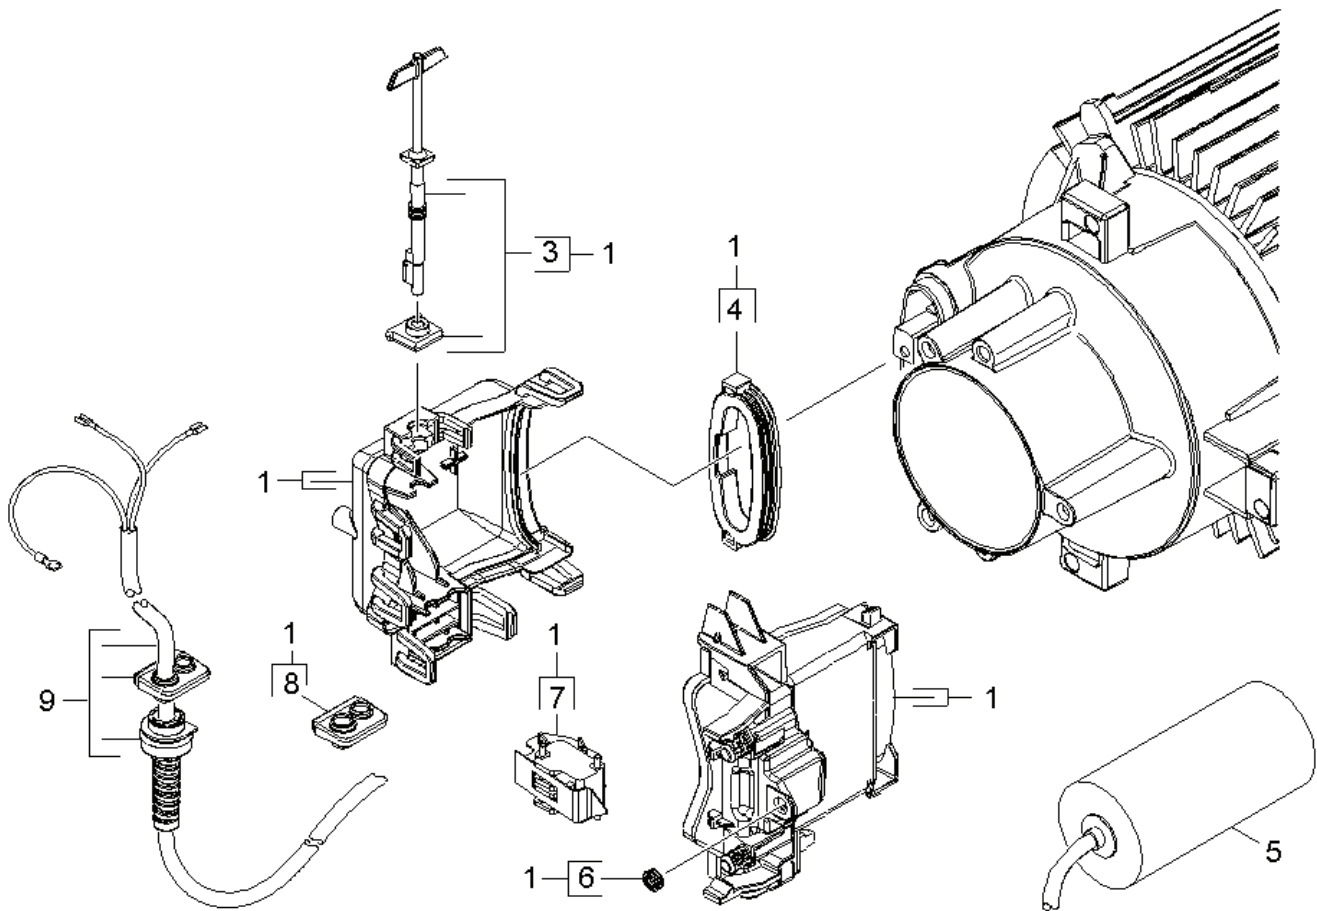

50 Electric box

Home and Garden \ High pressure cleaner cold water \ Electric motor \ K 6 \ K 6 Premium Home & Car Deluxe *AU \ Spare parts list K 6 Premium Home & Car \ Electric box

KÄRCHER

50 Electric box

Home and Garden \ High pressure cleaner cold water \ Electric motor \ K 6 \ K 6 Premium Home & Car Deluxe *AU \ Spare parts list K 6 Premium Home & Car \ Electric box

KÄRCHER

POS	Article no.	Description	Quantity	Unit
9	6.649-869.0	Cable with plug *AUS	1.000	ST
	Item text1: 1.167-302.0 /-602.0			
9	6.649-740.0	Cable with plug *EU	1.000	ST
	Item text1: 1.167-300.0 /-301.0 /-600.0 /-601.0			
5	6.661-301.0	Capacitor with cable 25 µF (K6)	1.000	ST
7	6.961-000.0	Micro switch	1.000	ST
8	5.363-744.0	Seal cable	1.000	ST
6	5.363-749.0	Seal control piston	1.000	ST
4	5.363-761.0	Seal label	1.000	ST
3	2.885-190.0	Selector shaft spare parts set	1.000	ST
1	2.885-189.0	Spare parts set electric box	1.000	ST