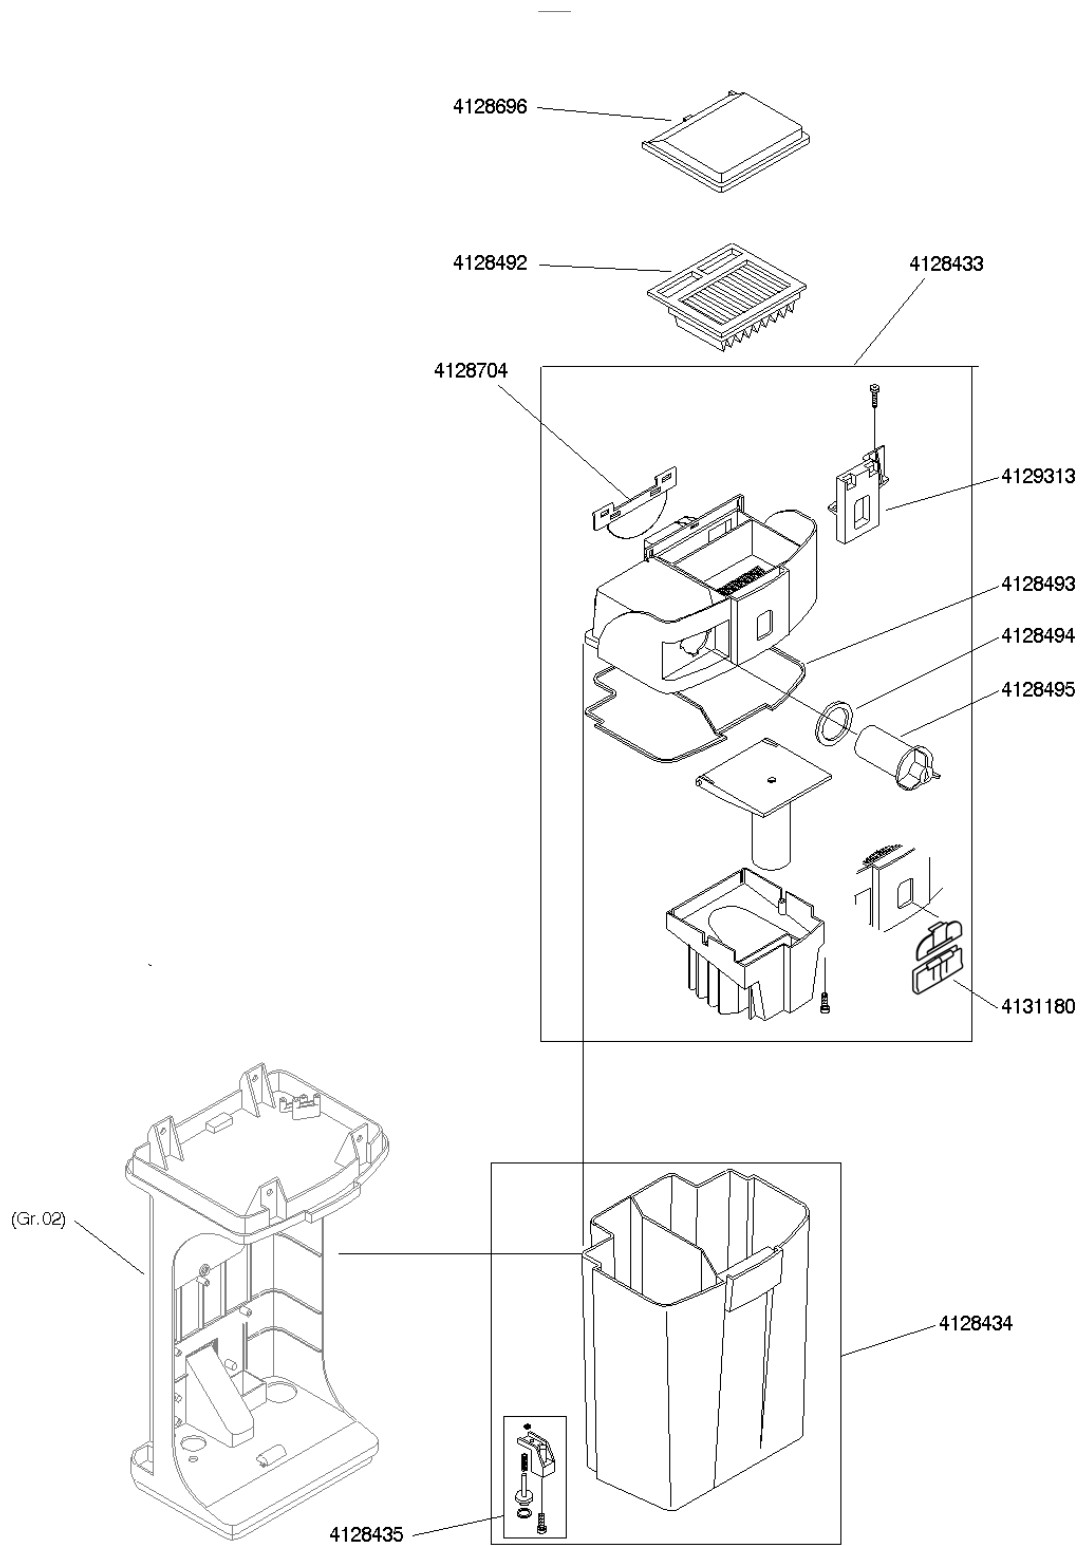

Handle

Vacuum unit

Tank, Pump

Brush drive

Electrical diagram

Handle

Article no.	Description	Quantity	Unit
4114420	Screw for plastic KA40x35	6	PC
4132851	Pressure switch	1	PC
4128400	Pressure switch	1	PC
4128401	Rocking switch	1	PC
4128512	Cover	1	PC
4029830	Raised cheese hd.screw M6x12	4	PC
xxxx	Lief. Nr.: 089050009 / 4x45	1	PC
4007480	Washer 4,3/12x1	3	PC
4128402	Latch	1	PC
4114420	Screw for plastic KA40x35	1	PC
4128403	Holder	1	PC
4128502	Handle	1	PC
4128404	Cover	1	PC
4132850	Electronics	1	PC
4132845	Cover compl	1	PC
4046950	Pan head tapp screw C 3,9x13	1	PC
4132852	Support set	1	PC
4132853	Cover	1	PC
7524166	TASKI Li-Ion battery 36V 6Ah	1	PC

Vacuum unit

swingo 150 B /1.1

02

Vacuum unit

Article no.	Description	Quantity	Unit
4128406	Handle	1	PC
4126537	Screw for plastic KA35x25	2	PC
4128407	Housing	1	PC
4080720	Pan head tapp screw C 3,9x16	4	PC
4080570	Clamp	2	PC
4008910	O-ring 5,28x1,78	1	PC
4128409	Filter	1	PC
4128410	Housing	1	PC
4128411	Gasket	1	PC
4015590	Screw for plastic KA35x10	9	PC
4128413	Cover	1	PC
4128416	Filter set	1	PC
4128415	Holder	1	PC
4083570	Screw for plastic KA40x18	3	PC
4128417	Valve set	1	PC
4007480	Washer 4,3/12x1	2	PC
4078180	Screw for plastic KA40x10	2	PC
4129702	Connection bloc 5-ways spez	1	PC
4114420	Screw for plastic KA40x35	1	PC
4128419	Cover	1	PC
4079480	Screw for plastic KA35x20	4	PC
4128420	Support	1	PC
4128422	Microswitch	1	PC
4062420	Screw delta PT Torx 30x16	1	PC
4128421	Support	1	PC
4128423	Gasket	1	PC
4126537	Screw for plastic KA35x25	5	PC
4128424	Gasket set	1	PC
4128425	Filter	1	PC
4132846	Vacuum motor 36V	1	PC
4128427	Filter	1	PC
4128412	Pipe compl	1	PC
4128497	Filter	1	PC
4128496	Cover	1	PC

Vacuum unit

Article no.	Description	Quantity	Unit
4055370	Hose 4/7 silikon	0,04	M
4128827	Housing	1	PC
4129938	Hose spec	1	PC
4131269	Quick nut M6 set	1	PC
4132847	Magnetic valve 36V	1	PC
4046850	Hose 3/6 silikon	0,34	M