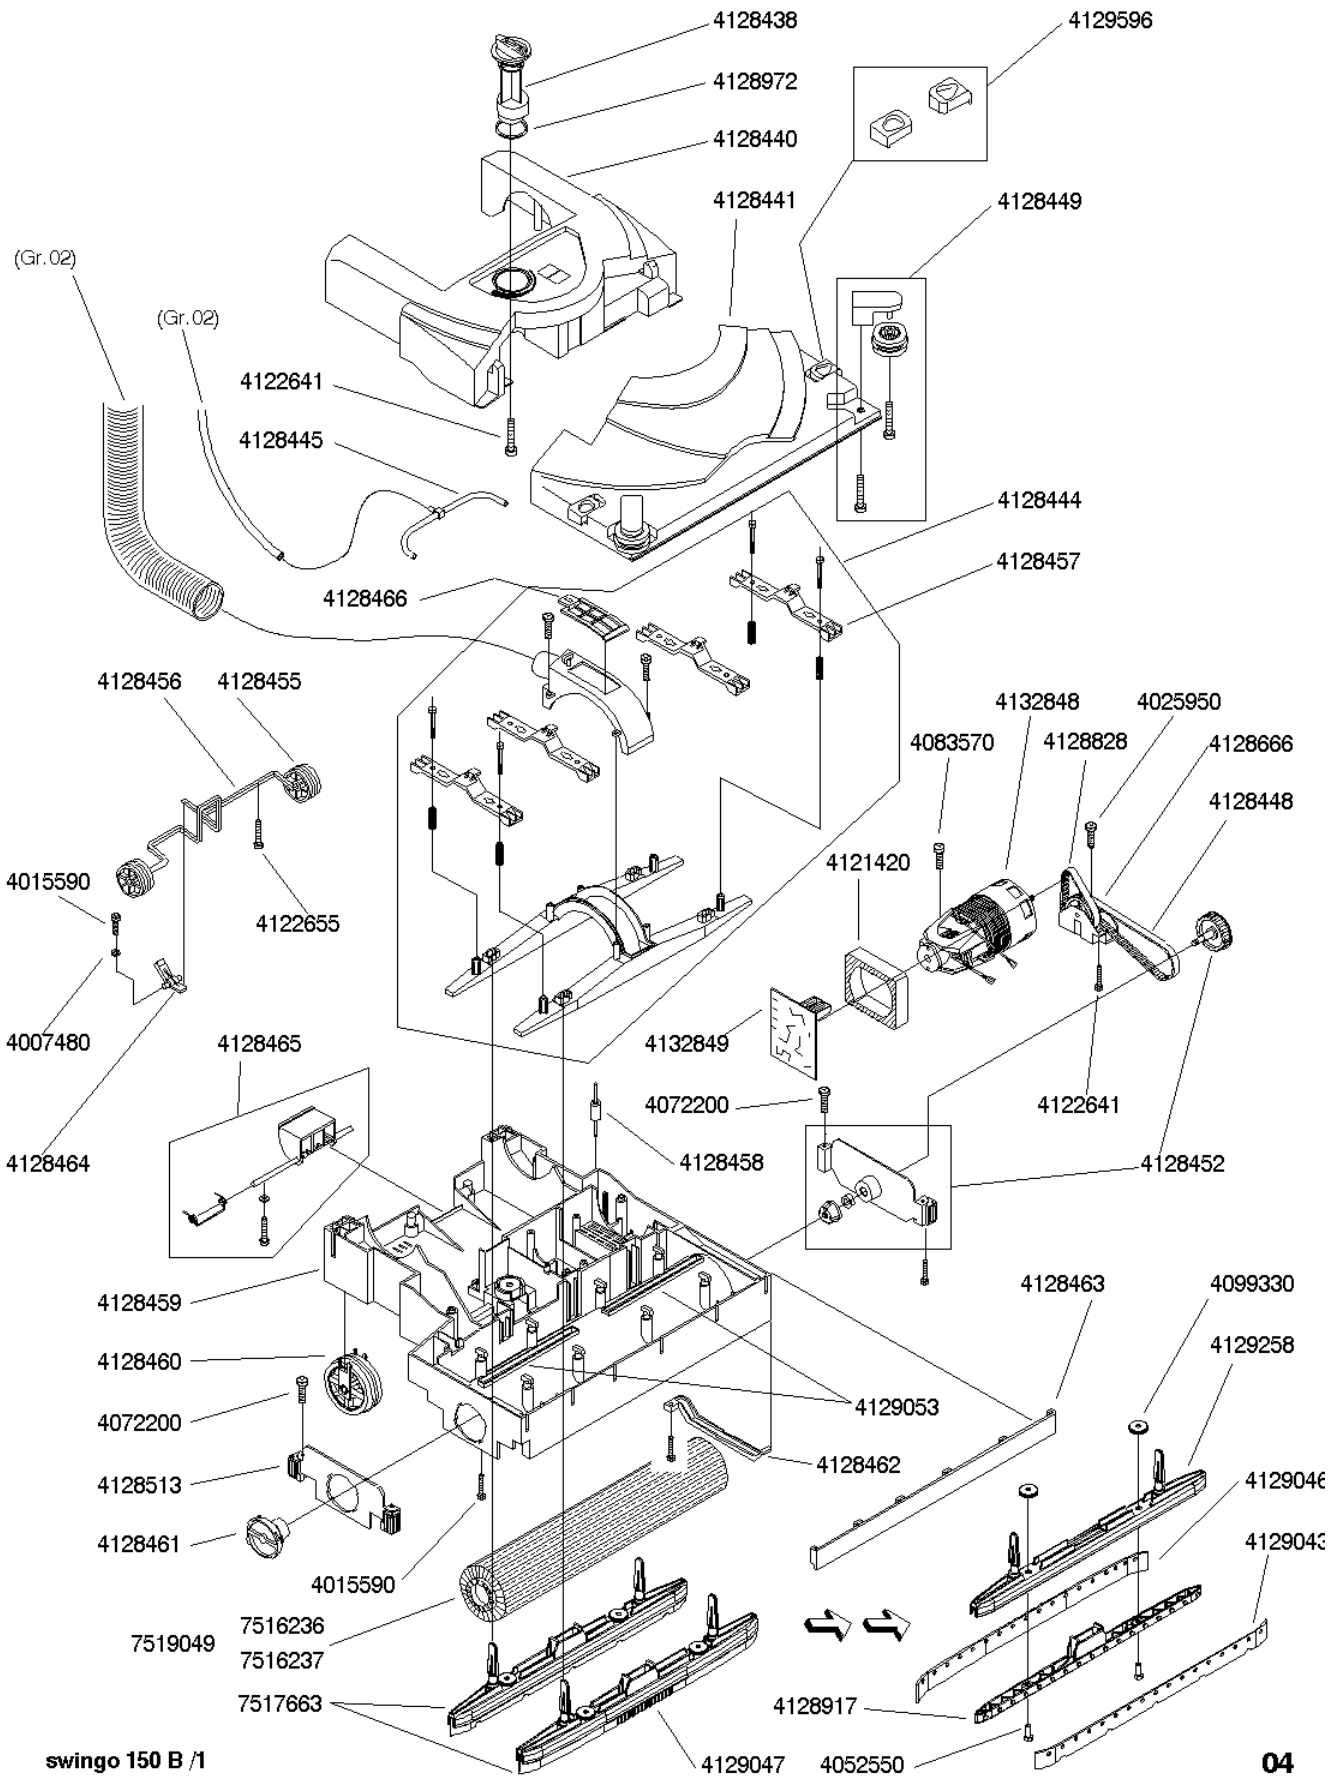

Handle

Vacuum unit

Tank, Pump

Brush drive

Electrical diagram

Handle

Article no.	Description	Quantity	Unit
4114420	Screw for plastic KA40x35	6	PC
4132851	Pressure switch	1	PC
4128400	Pressure switch	1	PC
4128401	Rocking switch	1	PC
4128512	Cover	1	PC
4029830	Raised cheese hd.screw M6x12	4	PC
xxxx	Lief. Nr.: 089050009 / 4x45	1	PC
4007480	Washer 4,3/12x1	3	PC
4128402	Latch	1	PC
4114420	Screw for plastic KA40x35	1	PC
4128403	Holder	1	PC
4128502	Handle	1	PC
4128404	Cover	1	PC
4132850	Electronics	1	PC
4132845	Cover compl	1	PC
4046950	Pan head tapp screw C 3,9x13	1	PC
4132852	Support set	1	PC
4132853	Cover	1	PC
7524166	TASKI Li-Ion battery 36V 6Ah	1	PC

Vacuum unit

Article no.	Description	Quantity	Unit
4055370	Hose 4/7 silikon	0,04	M
4128827	Housing	1	PC
4129938	Hose spec	1	PC
4131269	Quick nut M6 set	1	PC
4132847	Magnetic valve 36V	1	PC
4046850	Hose 3/6 silikon	0,34	M

Brush drive

Article no.	Description	Quantity	Unit
4128438	Turning knob spec	1	PC
4128440	Brush housing	1	PC
4128441	Cover	1	PC
4128449	Roll set	2	PC
4128444	Holder set	1	PC
4122641	Screw delta PT Torx 40x16	2	PC
4128445	Hose set	1	PC
4128466	Cover	1	PC
4121420	Filter	1	PC
4083570	Screw for plastic KA40x18	3	PC
4132848	Motor 36V 150W xxA	1	PC
4025950	Screw for plastic KA40x16	2	PC
4128666	Belt stretcher compl	1	PC
4128452	Support set	1	PC
4132849	Electronics	1	PC
4072200	Pan head tapp screw B 3,5x13	4	PC
4128455	Wheel 40/17	2	PC
4128456	Bracket	1	PC
4007480	Washer 4,3/12x1	1	PC
4122655	Screw delta PT Torx 50x16	3	PC
4128457	Holder	4	PC
4128465	Pedal set	1	PC
4015590	Screw for plastic KA35x10	1	PC
4128458	Roll set	1	PC
4128459	Brush housing	1	PC
4128460	Wheel compl	2	PC
4128513	Holder	1	PC
4128461	Bearing compl	1	PC
4015590	Screw for plastic KA35x10	8	PC
4128462	Cover	1	PC
4128463	Protecting profile	1	PC
4128464	Lever	1	PC
4128448	Toothed belt 8-327	1	PC
4128972	O-ring 39,5x2,6	1	PC