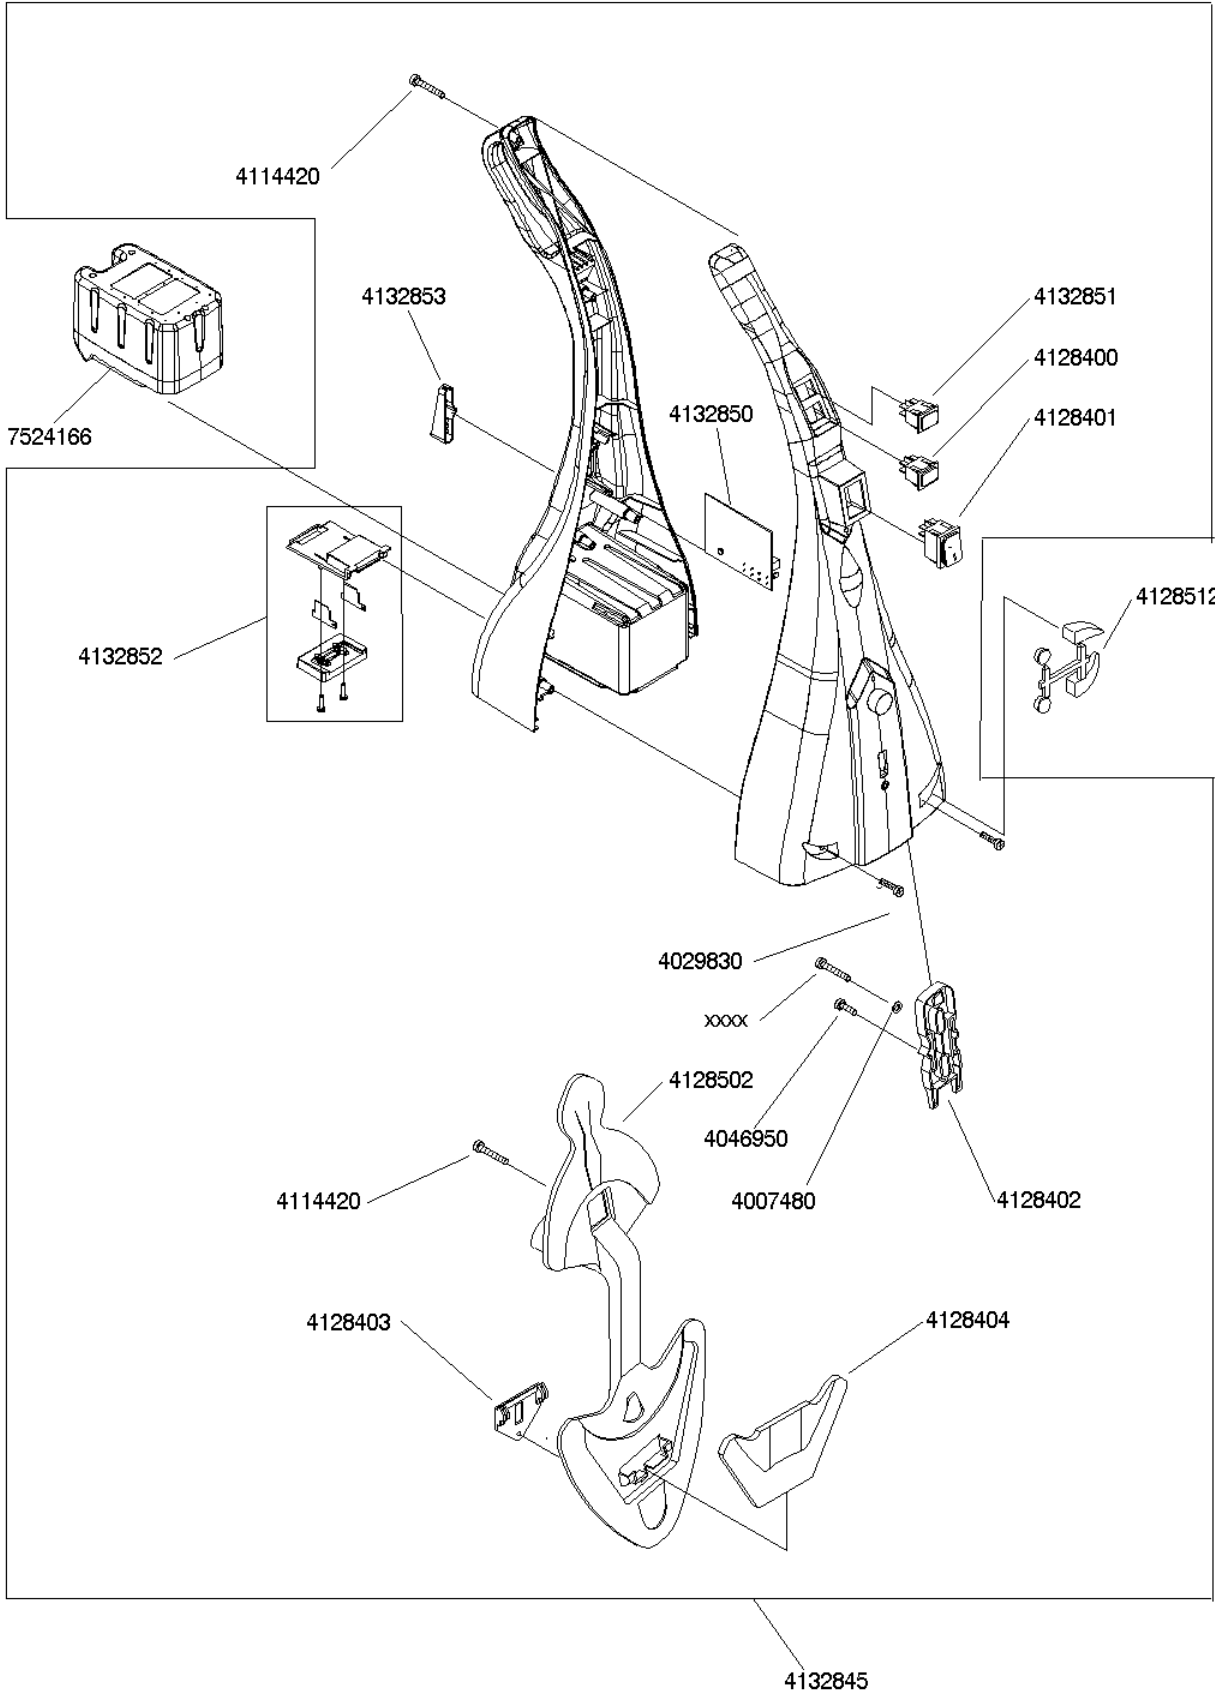

Spare parts list

swingo

150 B

 **Diversey**TM
A SOLENIS COMPANY

Table of contents

TASKI swingo 150 B_1	3
Handle	4
Vacuum unit	6
Tank, Pump	9
Brush drive	11
Electrical diagram	14

TASKI swingo 150 B_1

Description

Handle

Vacuum unit

Tank, Pump

Brush drive

Electrical diagram

Handle

Article no.	Description	Quantity	Unit
4114420	Screw for plastic KA40x35	6	PC
4132851	Pressure switch	1	PC
4128400	Pressure switch	1	PC
4128401	Rocking switch	1	PC
4128512	Cover	1	PC
4029830	Raised cheese hd.screw M6x12	4	PC
xxxx	Lief. Nr.: 089050009 / 4x45	1	PC
4007480	Washer 4,3/12x1	3	PC
4128402	Latch	1	PC
4114420	Screw for plastic KA40x35	1	PC
4128403	Holder	1	PC
4128502	Handle	1	PC
4128404	Cover	1	PC
4132850	Electronics	1	PC
4132845	Cover compl	1	PC
4046950	Pan head tapp screw C 3,9x13	1	PC
4132852	Support set	1	PC
4132853	Cover	1	PC
7524166	TASKI Li-Ion battery 36V 6Ah	1	PC

Vacuum unit

swingo 150 B /1.1

02

Vacuum unit

Article no.	Description	Quantity	Unit
4128406	Handle	1	PC
4126537	Screw for plastic KA35x25	2	PC
4128407	Housing	1	PC
4080720	Pan head tapp screw C 3,9x16	4	PC
4080570	Clamp	2	PC
4008910	O-ring 5,28x1,78	1	PC
4128409	Filter	1	PC
4128410	Housing	1	PC
4128411	Gasket	1	PC
4015590	Screw for plastic KA35x10	9	PC
4128413	Cover	1	PC
4128416	Filter set	1	PC
4128415	Holder	1	PC
4083570	Screw for plastic KA40x18	3	PC
4128417	Valve set	1	PC
4007480	Washer 4,3/12x1	2	PC
4078180	Screw for plastic KA40x10	2	PC
4129702	Connection bloc 5-ways spez	1	PC
4114420	Screw for plastic KA40x35	1	PC
4128419	Cover	1	PC
4079480	Screw for plastic KA35x20	4	PC
4128420	Support	1	PC
4128422	Microswitch	1	PC
4062420	Screw delta PT Torx 30x16	1	PC
4128421	Support	1	PC
4128423	Gasket	1	PC
4126537	Screw for plastic KA35x25	5	PC
4128424	Gasket set	1	PC
4128425	Filter	1	PC
4132846	Vacuum motor 36V	1	PC
4128427	Filter	1	PC
4128412	Pipe compl	1	PC
4128497	Filter	1	PC
4128496	Cover	1	PC