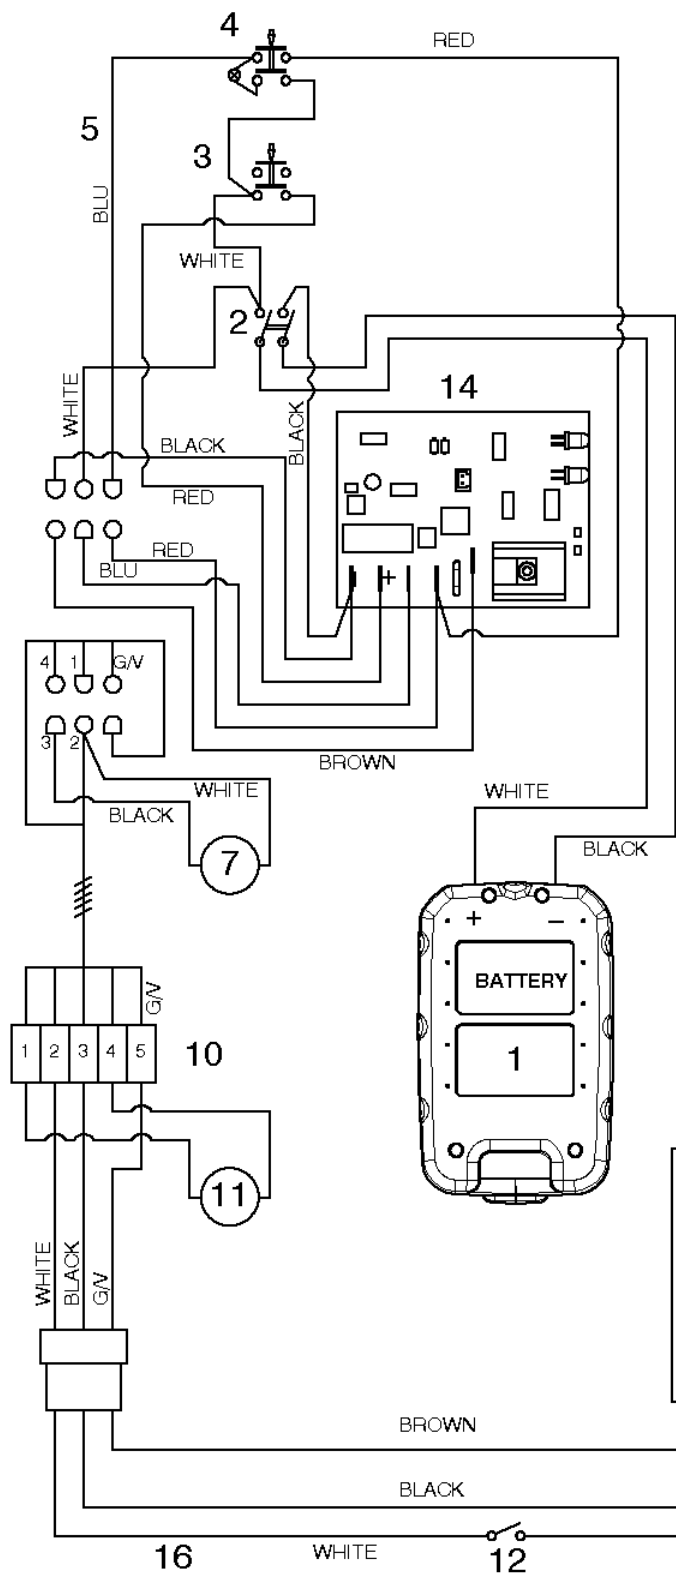

Electrical diagram

SWINGO 150
36V DC Li - Ion battery

WIRING DIAGRAM

- 1 - Battery
- 2 - Main switch
- 3 - Vacuum switch
- 4 - Electro valve switch DC
- 5 - Wires kit electric panel
- 6 - Wires kit upper housing
- 7 - Electro valve
- 10 - Terminal block
- 11 - By-pass vacuum motor 36V DC
- 12 - Microswitch
- 13 - Wires kit base
- 14 - Circuit board Vacuum motor
- 15 - Brush motor 36V DC
- 16 - Wire kit vac / base
- 17 - Circuit board Brush motor