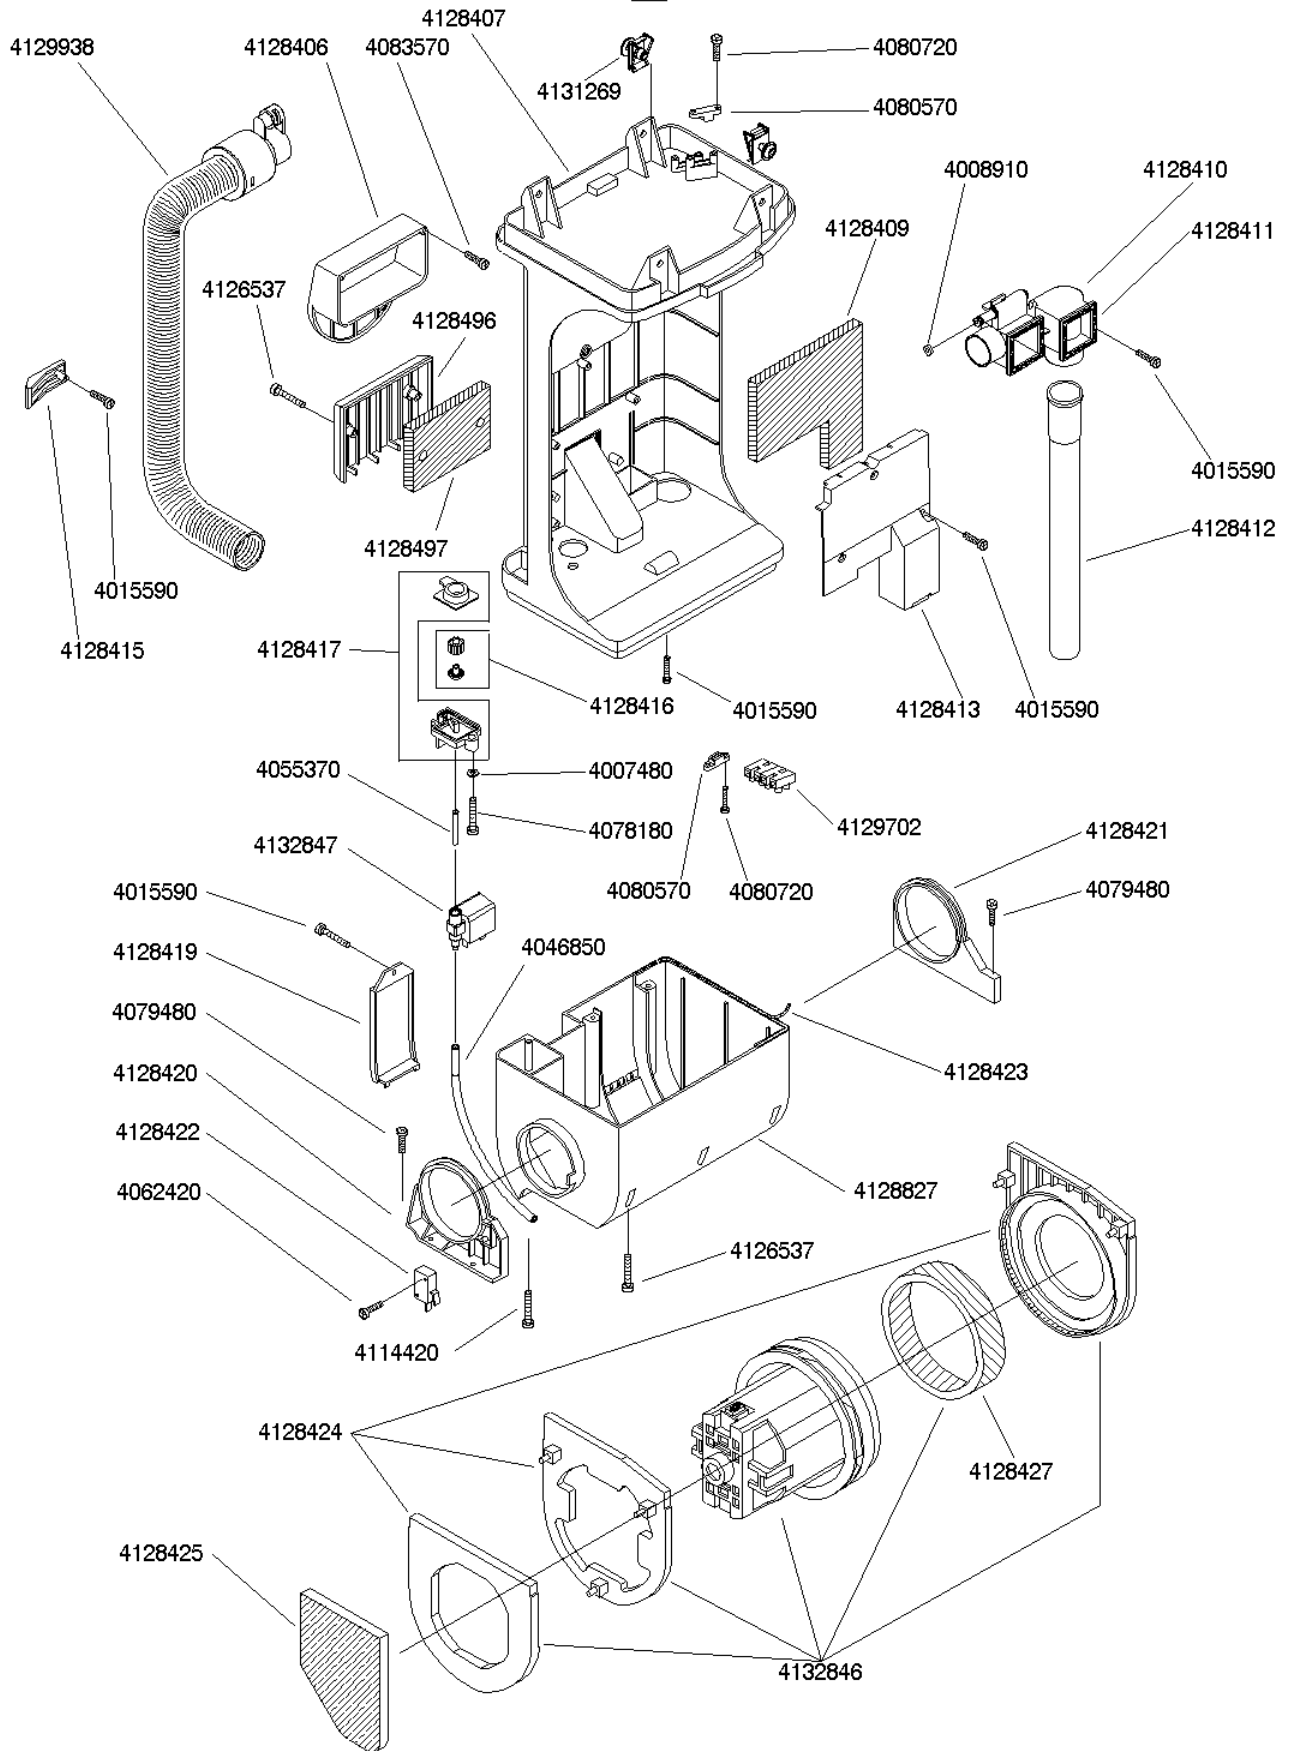

Handle

Vacuum unit

Tank, Pump

Brush drive

Electrical diagram

Handle

Article no.	Description	Quantity	Unit
4114420	Screw for plastic KA40x35	6	PC
4132851	Pressure switch	1	PC
4128400	Pressure switch	1	PC
4128401	Rocking switch	1	PC
4128512	Cover	1	PC
4029830	Raised cheese hd.screw M6x12	4	PC
xxxx	Lief. Nr.: 089050009 / 4x45	1	PC
4007480	Washer 4,3/12x1	3	PC
4128402	Latch	1	PC
4114420	Screw for plastic KA40x35	1	PC
4128403	Holder	1	PC
4128502	Handle	1	PC
4128404	Cover	1	PC
4132850	Electronics	1	PC
4132845	Cover compl	1	PC
4046950	Pan head tapp screw C 3,9x13	1	PC
4132852	Support set	1	PC
4132853	Cover	1	PC
7524166	TASKI Li-Ion battery 36V 6Ah	1	PC

Vacuum unit

swingo 150 B /1.1

02

Vacuum unit

Article no.	Description	Quantity	Unit
4128406	Handle	1	PC
4126537	Screw for plastic KA35x25	2	PC
4128407	Housing	1	PC
4080720	Pan head tapp screw C 3,9x16	4	PC
4080570	Clamp	2	PC
4008910	O-ring 5,28x1,78	1	PC
4128409	Filter	1	PC
4128410	Housing	1	PC
4128411	Gasket	1	PC
4015590	Screw for plastic KA35x10	9	PC
4128413	Cover	1	PC
4128416	Filter set	1	PC
4128415	Holder	1	PC
4083570	Screw for plastic KA40x18	3	PC
4128417	Valve set	1	PC
4007480	Washer 4,3/12x1	2	PC
4078180	Screw for plastic KA40x10	2	PC
4129702	Connection bloc 5-ways spez	1	PC
4114420	Screw for plastic KA40x35	1	PC
4128419	Cover	1	PC
4079480	Screw for plastic KA35x20	4	PC
4128420	Support	1	PC
4128422	Microswitch	1	PC
4062420	Screw delta PT Torx 30x16	1	PC
4128421	Support	1	PC
4128423	Gasket	1	PC
4126537	Screw for plastic KA35x25	5	PC
4128424	Gasket set	1	PC
4128425	Filter	1	PC
4132846	Vacuum motor 36V	1	PC
4128427	Filter	1	PC
4128412	Pipe compl	1	PC
4128497	Filter	1	PC
4128496	Cover	1	PC

Vacuum unit

Article no.	Description	Quantity	Unit
4055370	Hose 4/7 silikon	0,04	M
4128827	Housing	1	PC
4129938	Hose spec	1	PC
4131269	Quick nut M6 set	1	PC
4132847	Magnetic valve 36V	1	PC
4046850	Hose 3/6 silikon	0,34	M