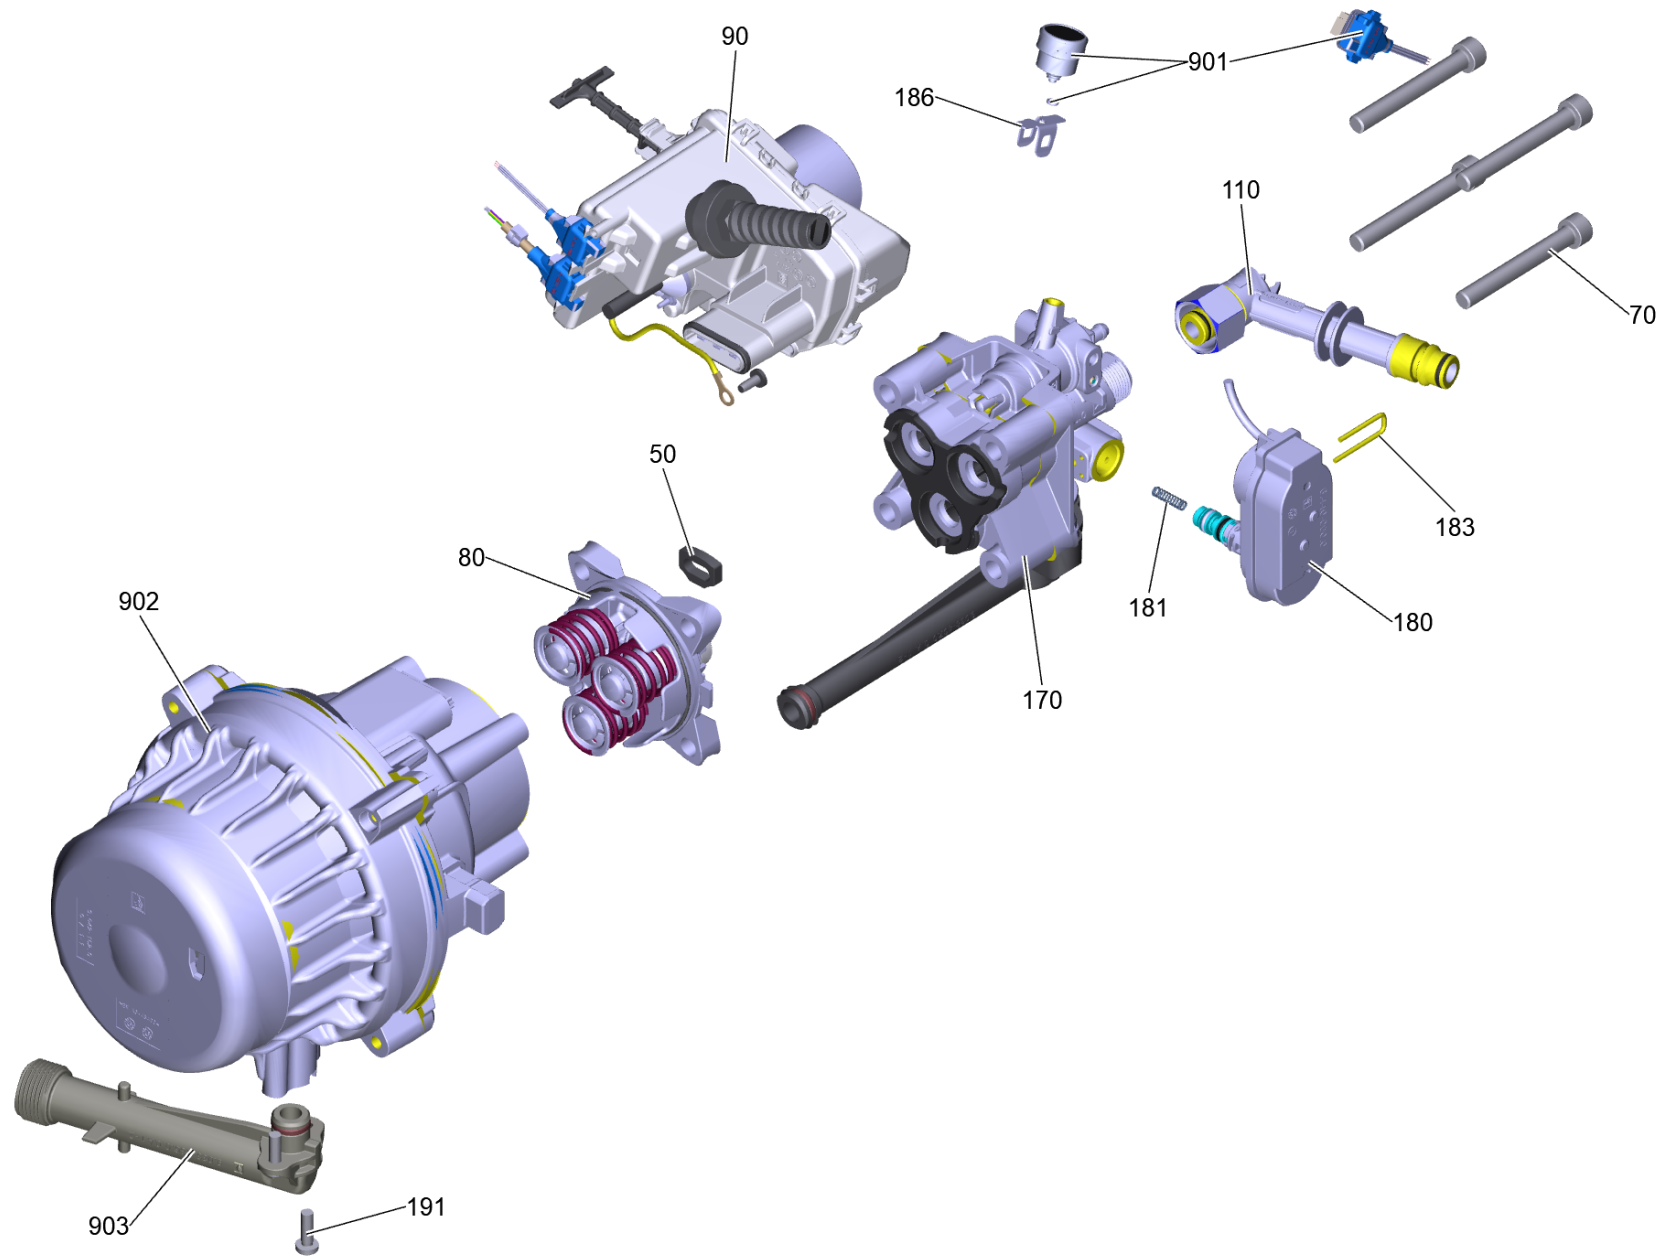

109 Pump set cpl. K4 SC *FR

Home and Garden \ High pressure cleaner cold water \ Electric motor \ K 4 \ K 4 Smart Control *FR \ Pump set cpl. K4 SC *FR

109 Pump set cpl. K4 SC *FR

Home and Garden \ High pressure cleaner cold water \ Electric motor \ K 4 \ K 4 Smart Control *FR \ Pump set cpl. K4 SC *FR

KÄRCHER

POS	Article no.	Description	Quantity	Unit
183	5.048-048.0	Clamp	1	PC
186	5.048-047.0	Clamp pressure sensor	1	PC
70	7.306-151.0	Cylinder head screw M8x65 -8.8-A2E ISO4	4	PC
90	9.013-768.3	Electrical housing K4 SC	1	PC
110	9.013-435.0	HP inner fitting K5 FC Al	1	PC
180	6.440-000.3	Lifting drive complete	1	PC
902	4.100-762.0	Motor complete for replacement K5 NCR *GB	1	PC
181	5.333-215.0	Pressure spring by-pass	1	PC
170		Pump complete Alu FC Plus	1	PC
191	7.306-394.0	Screw M5x12 -8.8-ZNBHL ISO 14583	2	PC
50	9.048-071.0	Spacer - Seal	1	PC
901	4.100-818.0	Spare parts set sensor cpl.	1	PC
903	9.002-432.0	Suction connection cpl FC + filter	1	PC
80		Thrust guidance FC/SCR K5	1	PC