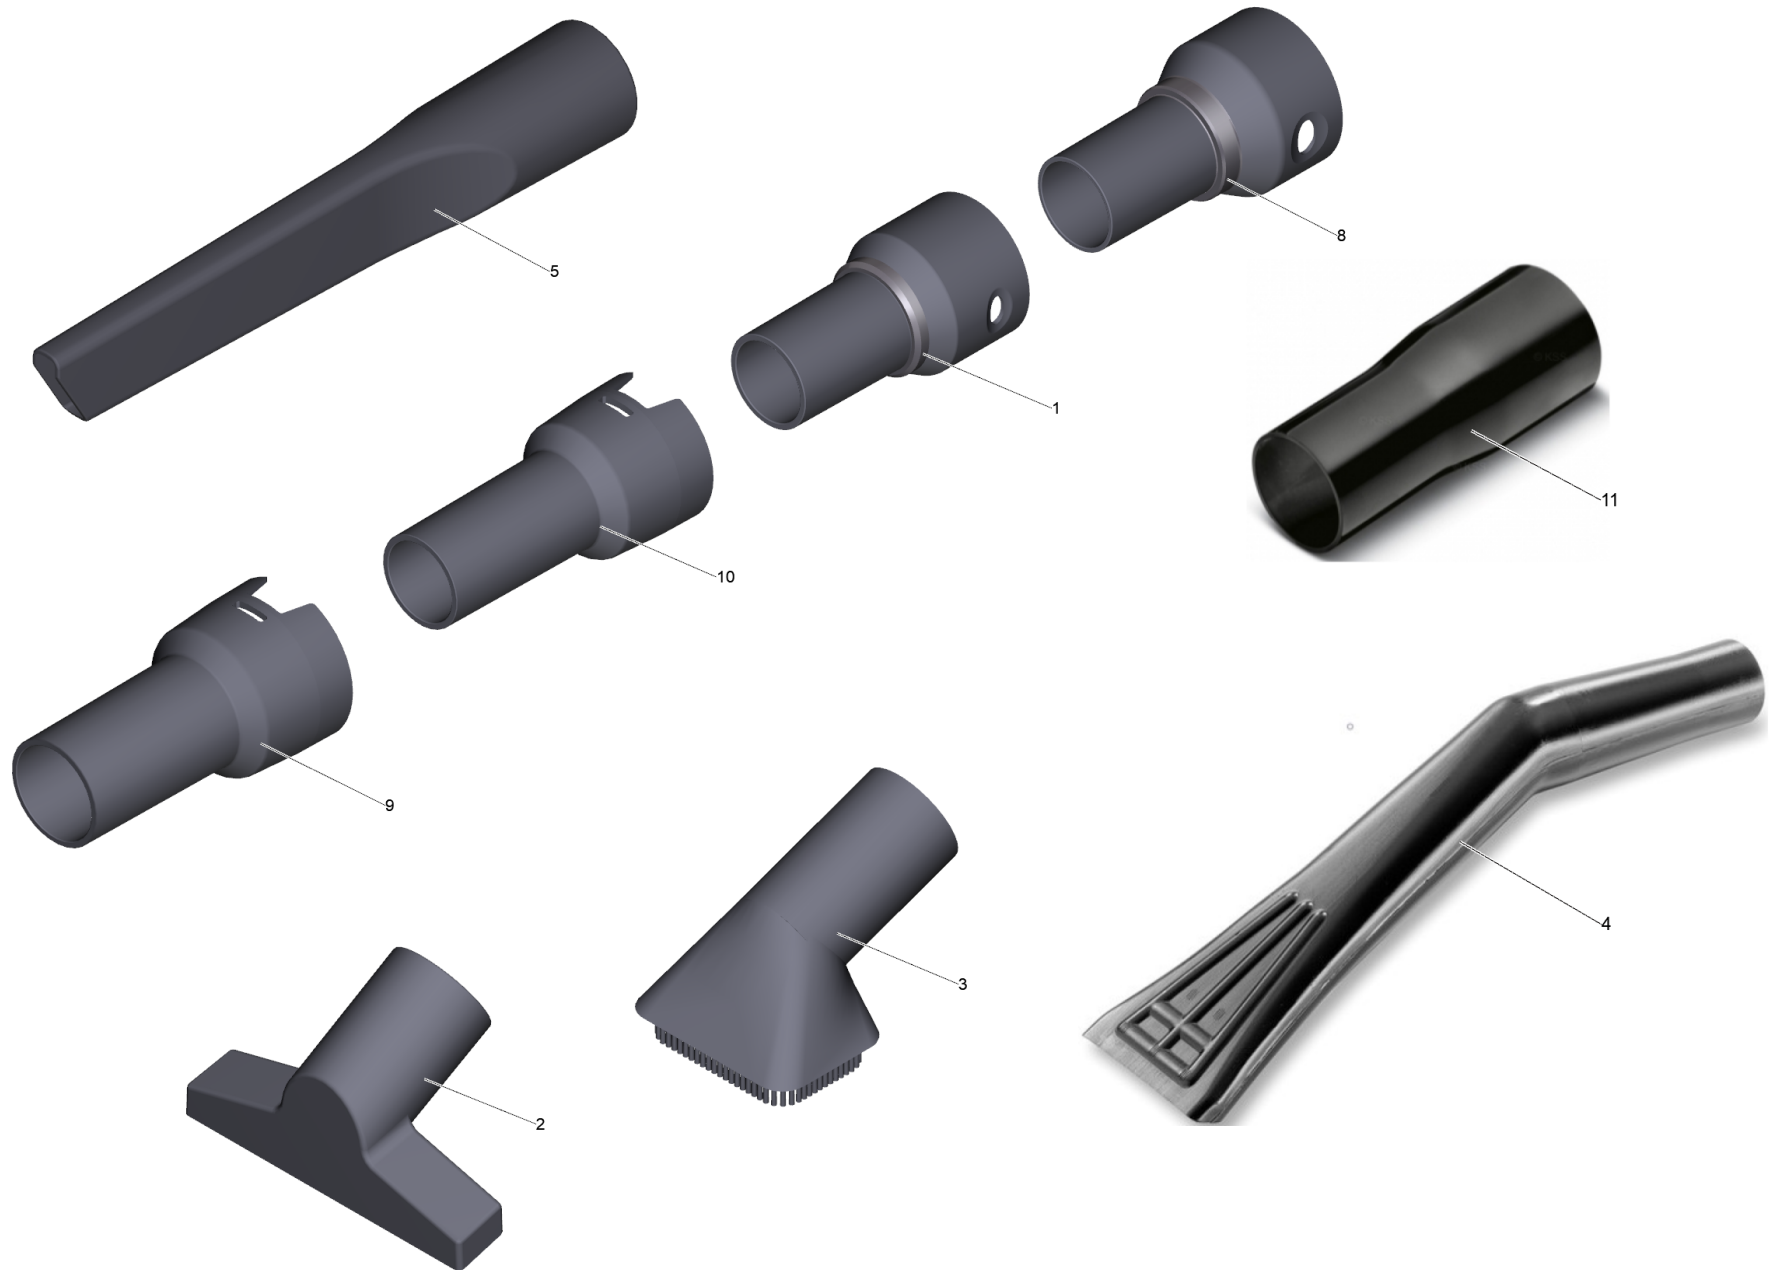

901 Accessories car cleaning set DN35 (2.862-166.0)

Professional \ Vacuum cleaner \ Wet-dry vacuum cleaner \ NT 30/1 Ap Te L*EU \ Accessories car cleaning set DN35

901 Accessories car cleaning set DN35 (2.862-166.0)

Professional \ Vacuum cleaner \ Wet-/dry vacuum cleaner \ NT 30/1 Ap Te L*EU \ Accessories car cleaning set DN35

POS	Article no.	Description	Quantity	Unit
1	5.407-112.0	Sleeve C35/DN35	1	PC
2	6.905-998.0	Upholstery nozzle complete NW35	1	PC
3	6.903-862.0	Suction brush DN35	1	PC
4	6.906-385.0	Car nozzle DN35	1	PC
5	6.906-240.0	Crevice nozzle DN35	1	PC
8	5.407-109.0	Sleeve with cone C40 / DN35	1	PC
9	5.407-006.0	Connection cone NW40	1	PC
10	5.407-005.0	Connection cone NW35	1	PC
11	6.902-017.0	Reducer	1	PC