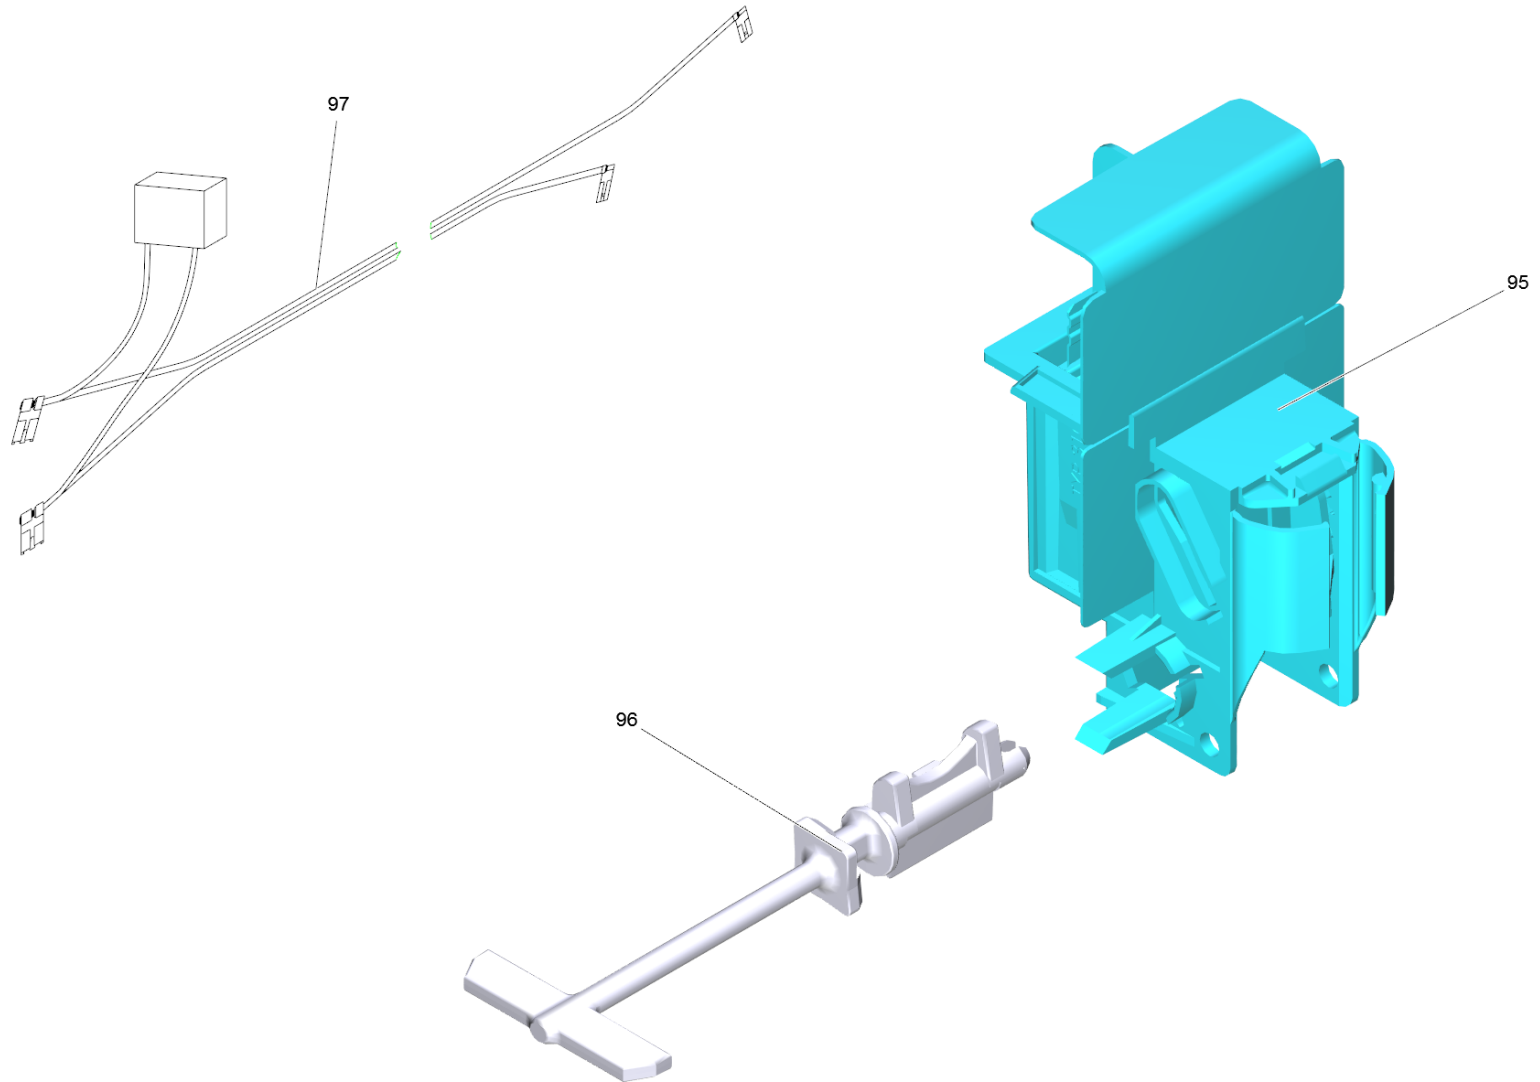

3 Switch with axle RV

Home and Garden \ High pressure cleaner cold water \ Electric motor \ K 3 \ K 3 Premium Full Control *EU \ Spare parts list K3 Premium Full Control \ Pump set complete K3 Pr FC *EU (0,8kW) \ Switch with axle RV

KÄRCHER

POS	Article no.	Description	Quantity	Unit
96	5.105-659.0	Axle UZS 75.5mm	1.000	ST
97	6.648-389.0	Cable with capacitor 220nF (225/280mm)	1.000	ST
95	6.630-768.0	Switch replacement + UL/CSA RV	1.000	ST