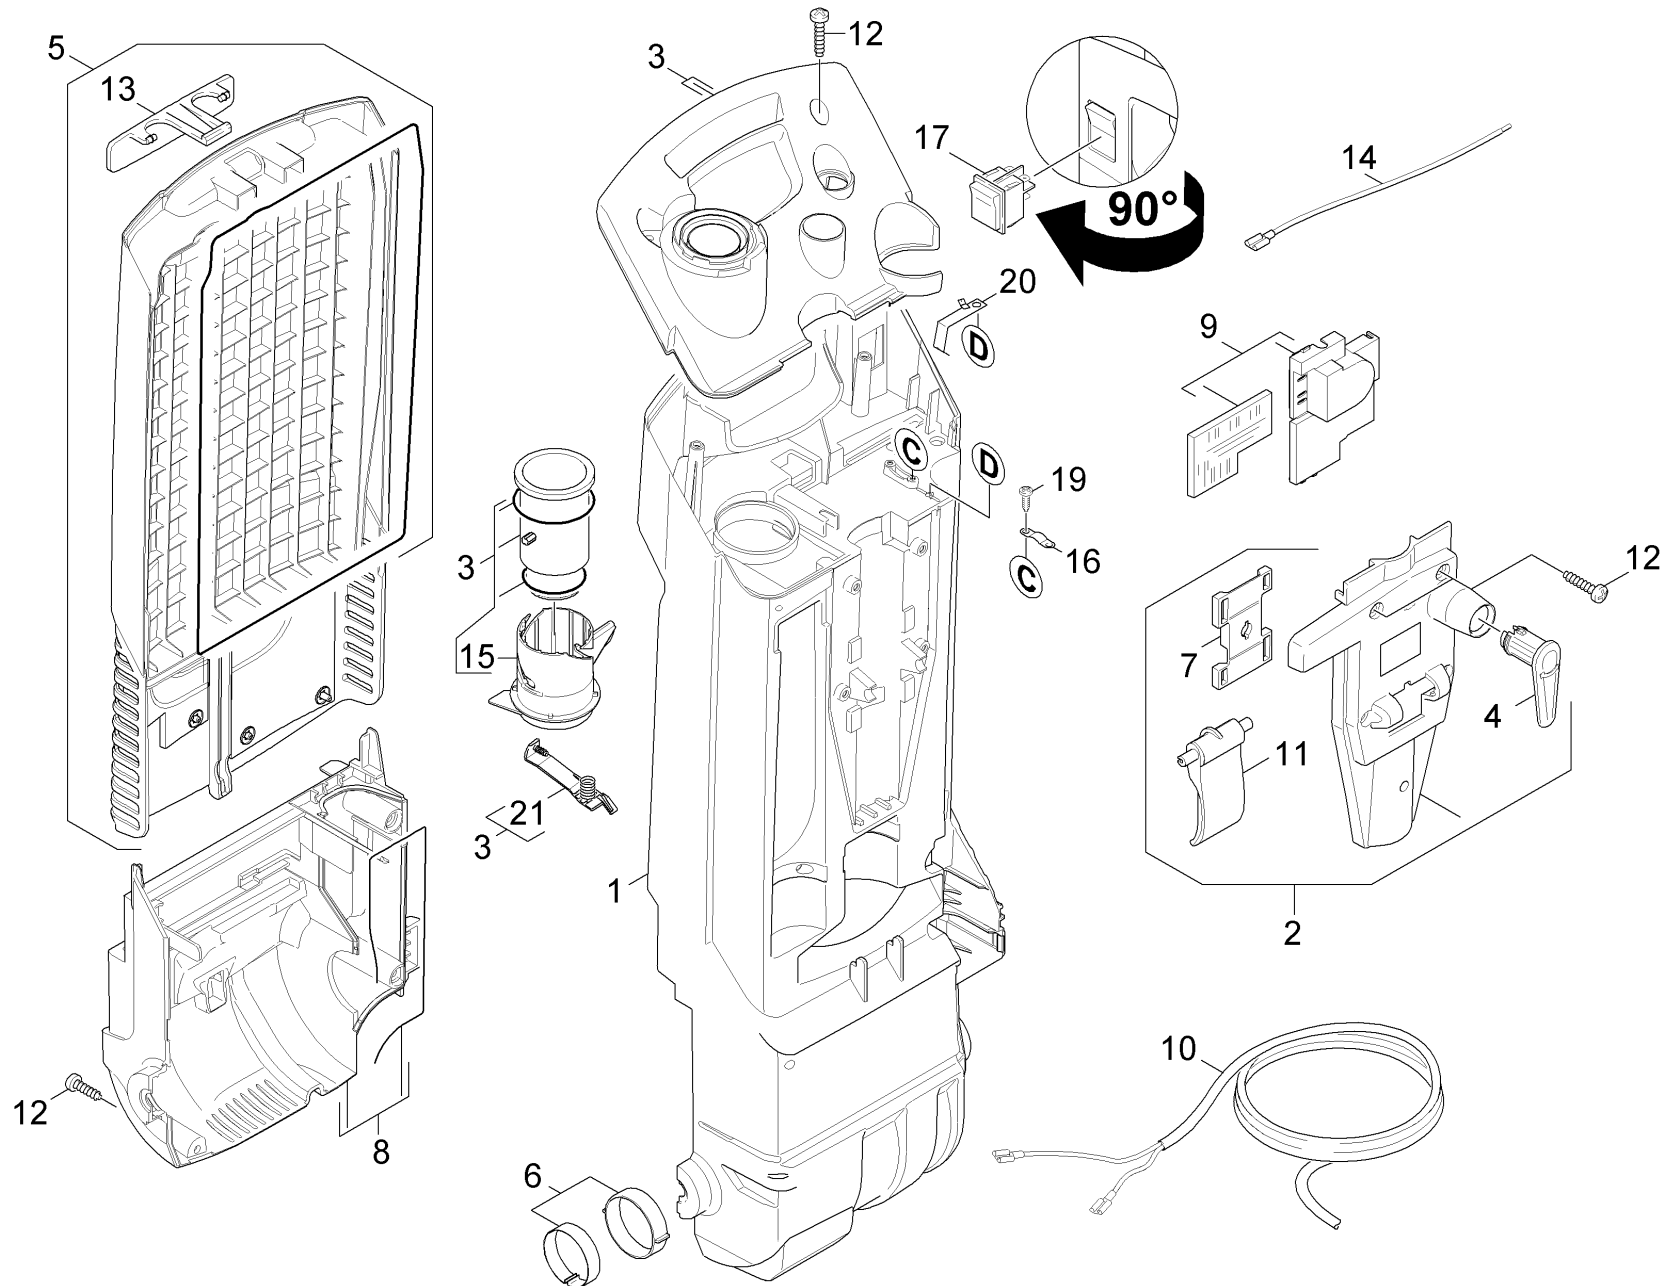

12 Appliance top part

Home and Garden \ Vacuum cleaner \ Dry vacuum cleaner \ CV 30/1 *EU \ Top part \ Appliance top part

12 Appliance top part

Home and Garden \ Vacuum cleaner \ Dry vacuum cleaner \ CV 30/1 *EU \ Top part \ Appliance top part

POS	Preces Nr.	Apraksts	Quantity	Unit	Piezīme
1	5.060-991.0	Housing	1.000	ST	
2	4.032-003.0	Covering cap complete only for replaceme	1.000	ST	
3	4.032-004.0	Covering cap electric	1.000	ST	
4	5.044-661.0	Catch for cable yellow	1.000	ST	
5	4.064-020.0	Cover complete	1.000	ST	
6	4.250-079.0	BEARING SHELL kpl.	1.000	ST	
7	5.032-448.0	CLAMP	1.000	ST	
8	4.053-224.0	Covering cap motor complete nur fuer Ers	1.000	ST	
9	4.683-151.3	Control system pressure sensor 230V	1.000	ST	
10	4.649-103.0	Power cable replacement	1.000	ST	*EUR
11	5.481-345.0	Clamp lever	1.000	ST	
12	7.303-108.0	Skrūve 5x20 -10.9-R2R (In6Rd)	9.000	ST	
13	5.075-038.0	Closure cover	1.000	ST	
14	4.839-325.0	Electrical small parts CV 30/1	1.000	ST	
15	5.481-352.0	OPERATING LEVER	1.000	ST	
16	6.903-241.0	Clamp clip	1.000	ST	
17	6.630-678.0	Rocker switch black print gelb	1.000	ST	
19	6.303-318.0	Screw 3,5x12-10.9-R2R (IN6RD)	2.000	ST	
20	5.034-689.0	Spring earthing	1.000	ST	
21	4.332-008.0	Spring connection piece completely	1.000	ST	