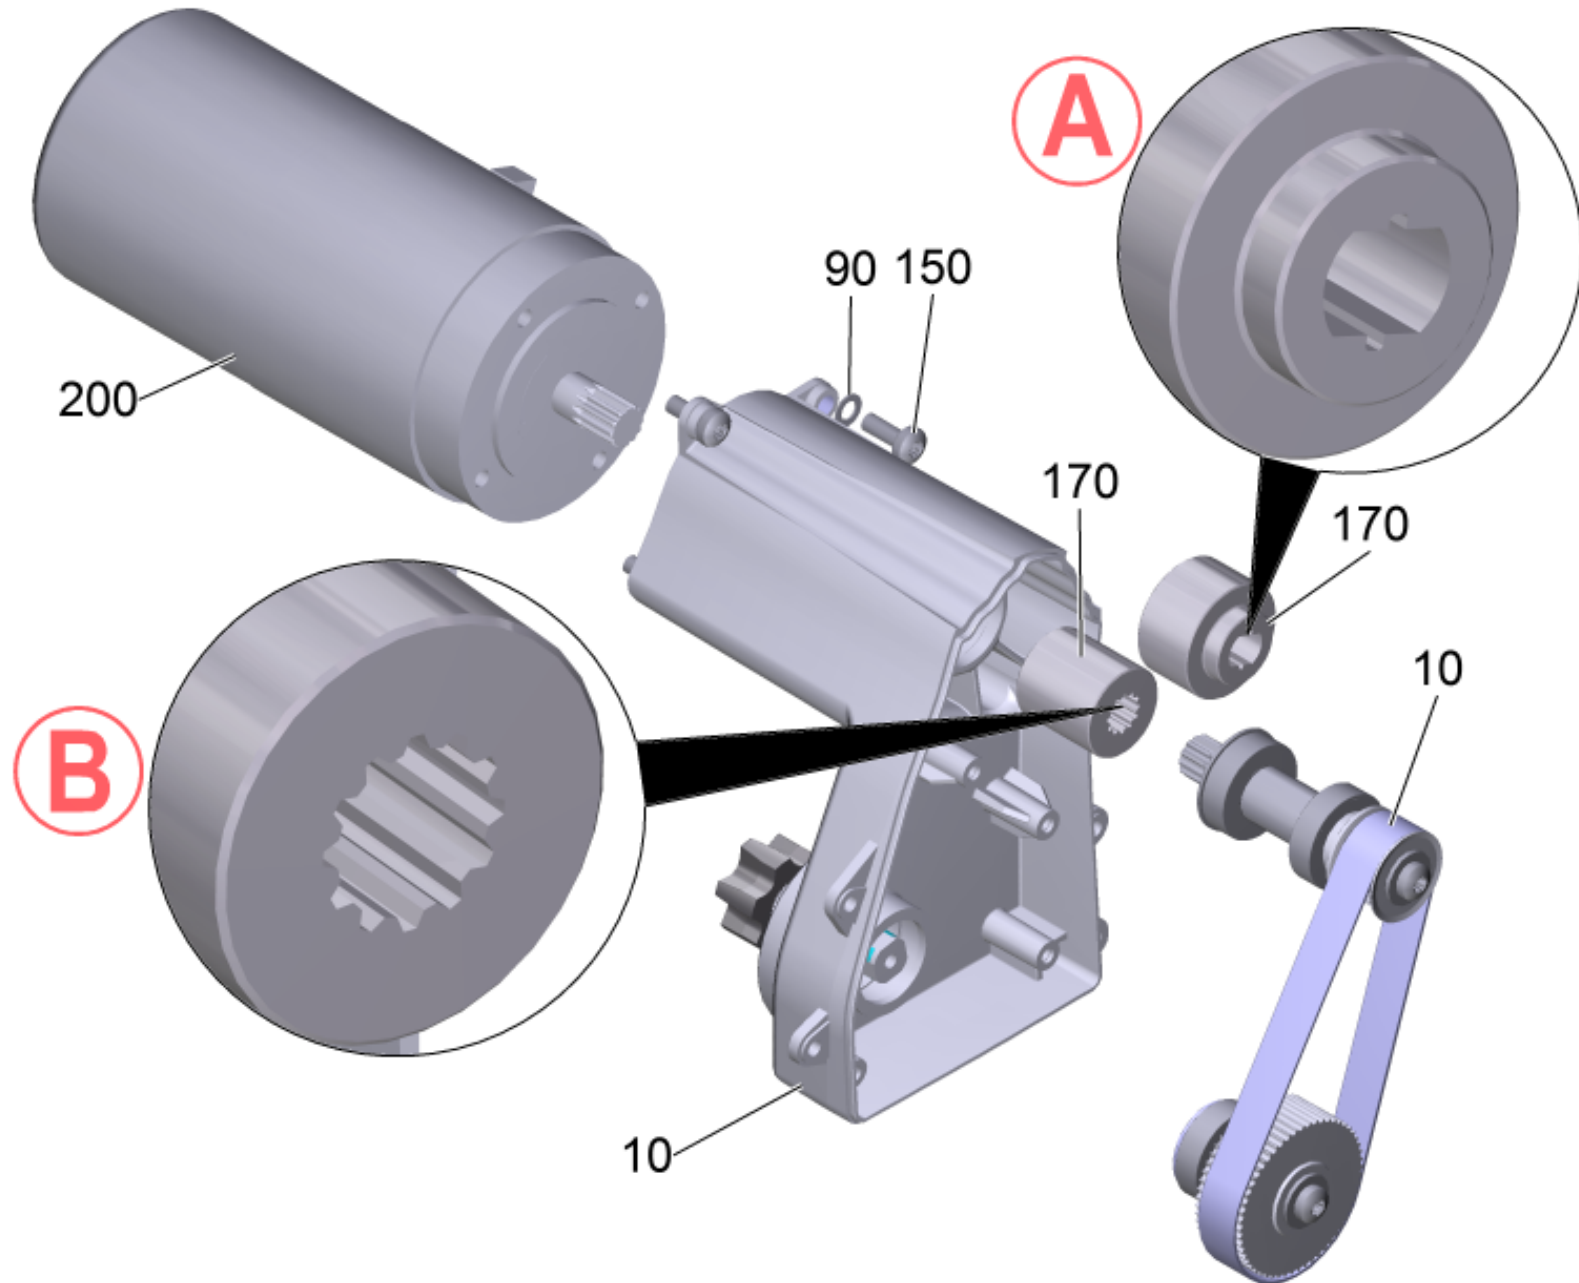

30 Gear case complete

Professional \ Floor cleaner \ Compact \ BR 35/12 C Bp Pack *EU \ Brush-head complete \ Gear case complete

30 Gear case complete

Professional \ Floor cleaner \ Compact \ BR 35/12 C Bp Pack *EU \ Brush-head complete \ Gear case complete

POS	Article no.	Description	Quantity	Unit	Foot note text
10	4.037-033.0	Gear case replacement	1	ST	VERSION A
10	4.037-117.0	Gear case replacement	1	ST	VERSION B
90	7.312-232.0	Serrated lock washer A6,4-FSt-A3E DIN 6	4	ST	
150	7.306-090.0	Screw M6x16 -8.8-P2R (In6Rd)	4	ST	
170	5.037-313.0	Coupler	1	ST	VERSION A
170	6.037-005.0	Coupler	1	ST	VERSION B
200	6.613-282.0	Motor Rotomag	1	ST	VERSION A
200	6.613-506.0	Motor Rotomag	1	ST	VERSION B