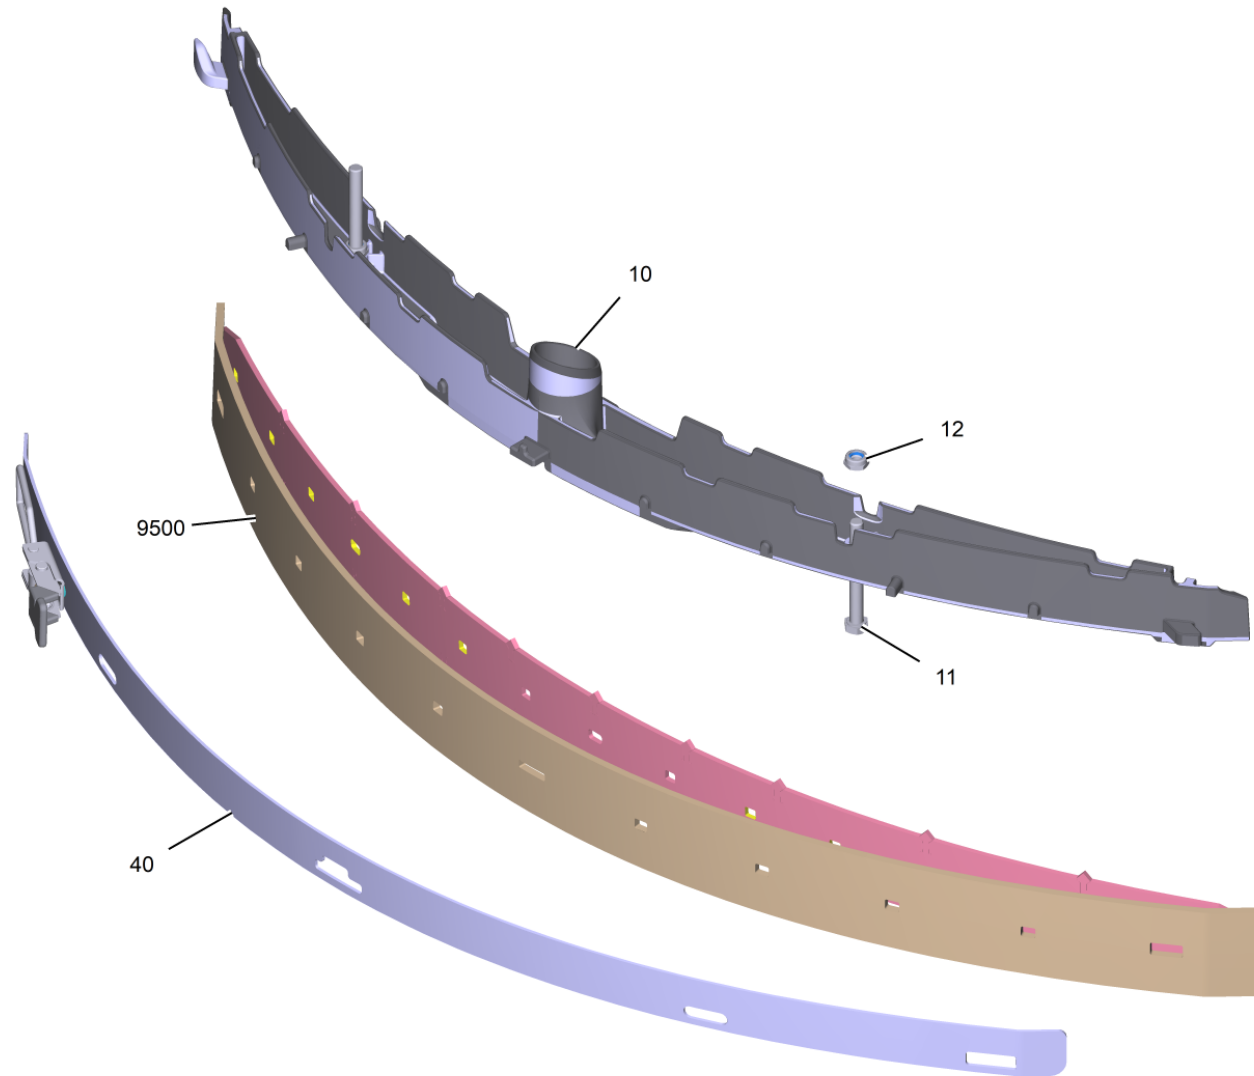

20 Suction bar bottom part complete

Professional \ Floor cleaner \ Walk behind \ B 50 W Bp* \ Suction bar parabolic 850mm/33in \ Suction bar bottom part complete

20 Suction bar bottom part complete

Professional \ Floor cleaner \ Walk behind \ B 50 W Bp* \ Suction bar parabolic 850mm/33in \ Suction bar bottom part complete

POS	Article no.	Description	Quantity	Unit
9500	4.400-005.0	Suction lip set PU 850mm/33in	1	PC
9500	4.400-011.0	Suction lip set Linatex 850mm/33in	1	PC
40	4.400-044.0	Tightening strap cpl. 850mm/33in	1	PC
9500	4.400-090.0	Suction lip set natural rubber 850mm/33in	1	PC
10	5.400-063.0	Internal part suction bar 850mm/33in	1	PC
11	7.304-262.0	Hexagonal head screw M8x60-A4-70 ISO 40	2	PC
12	7.311-427.0	Hexagon nut M8-04-A2E DIN 985	2	PC