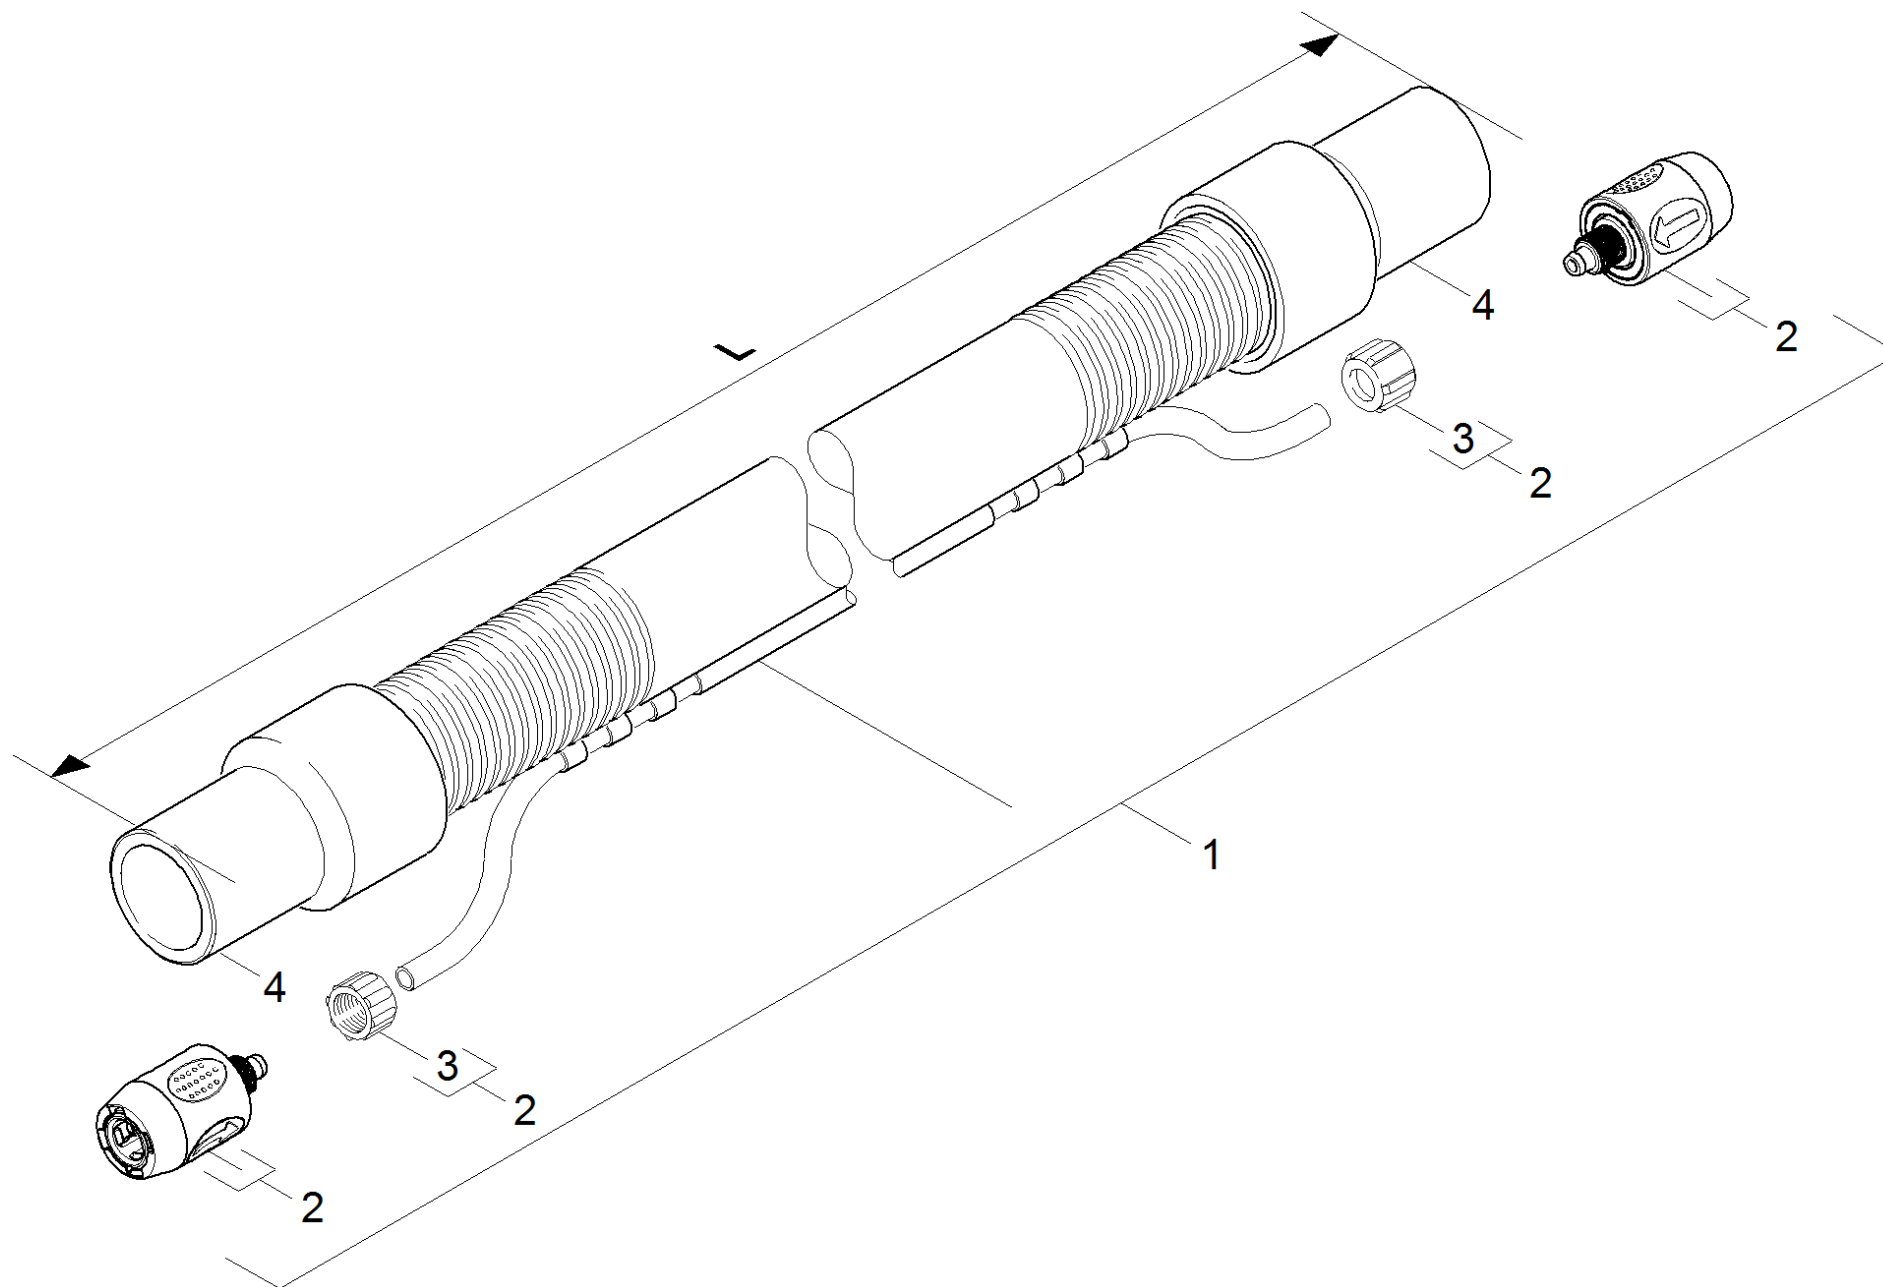

41 Suction hose

Professional \ Spray extraction \ PUZZI 200 *EU \ Spare parts list Puzzi 200 \ Accessories \ Suction hose

41 Suction hose

Professional \ Spray extraction \ PUZZI 200 *EU \ Spare parts list Puzzi 200 \ Accessories \ Suction hose

POS	Preces Nr.	Apraksts	Skaitis	Vienība	Piezīme
2	4.446-023.0	Hose coupling complete for replacement	2.000	ST	
4	6.906-713.0	Sleeve DN32	2.000	ST	
1	6.394-826.0	Suction hose complete DN32	1.000	ST	L = 2400mm
1	6.394-375.0	Suction hose Ø32, 4,0m	1.000	ST	L = 4000mm
3	6.394-827.0	Union nut yellow M 12x1	1.000	ST