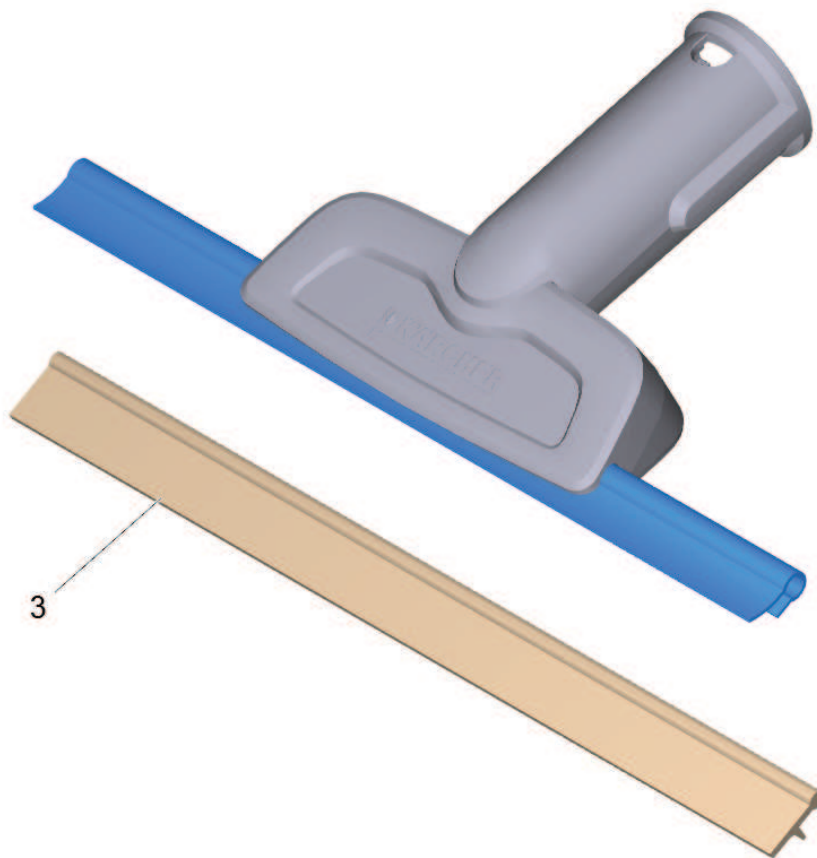

## 9 Window nozzle special accessories (2.863-025.0)

Home and Garden \ Steamer \ SC 1402 \*JP \ Spare parts list SC 1402 \ Accessories \ Window nozzle special accessories

**KÄRCHER**

9 Window nozzle special accessories (2.863-025.0)

Home and Garden \ Steamer \ SC 1402 \*JP \ Spare parts list SC 1402 \ Accessories \ Window nozzle special accessories

POS	Article no.	Description	Quantity	Unit
3	5.512-125.0	Rubber lip	1.000	ST