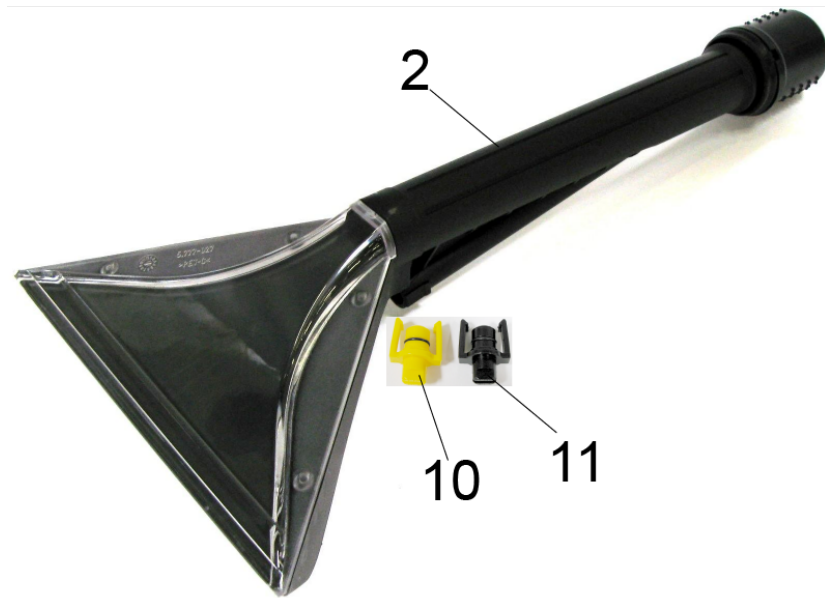

Nozzle for stairs (4.130-444.0)

Professional \ Spray extraction \ PUZZI 100 *EU \ Spare parts list PUZZI 100 \ Floor tool complete \ Floor tool \ Nozzle for stairs

Nozzle for stairs (4.130-444.0)

Professional \ Spray extraction \ PUZZI 100 *EU \ Spare parts list PUZZI 100 \ Floor tool complete \ Floor tool \ Nozzle for stairs

POS	Article no.	Description	Quantity	Unit
2	4.130-124.0	Carpet nozzle	1	PC
3	4.322-033.0	Handhold complete	1	PC
4	5.029-283.0	Suction tube window nozzle	1	PC
10	5.765-079.0	Spray nozzle yellow	1	PC
11	5.765-080.0	Spray nozzle black	1	PC