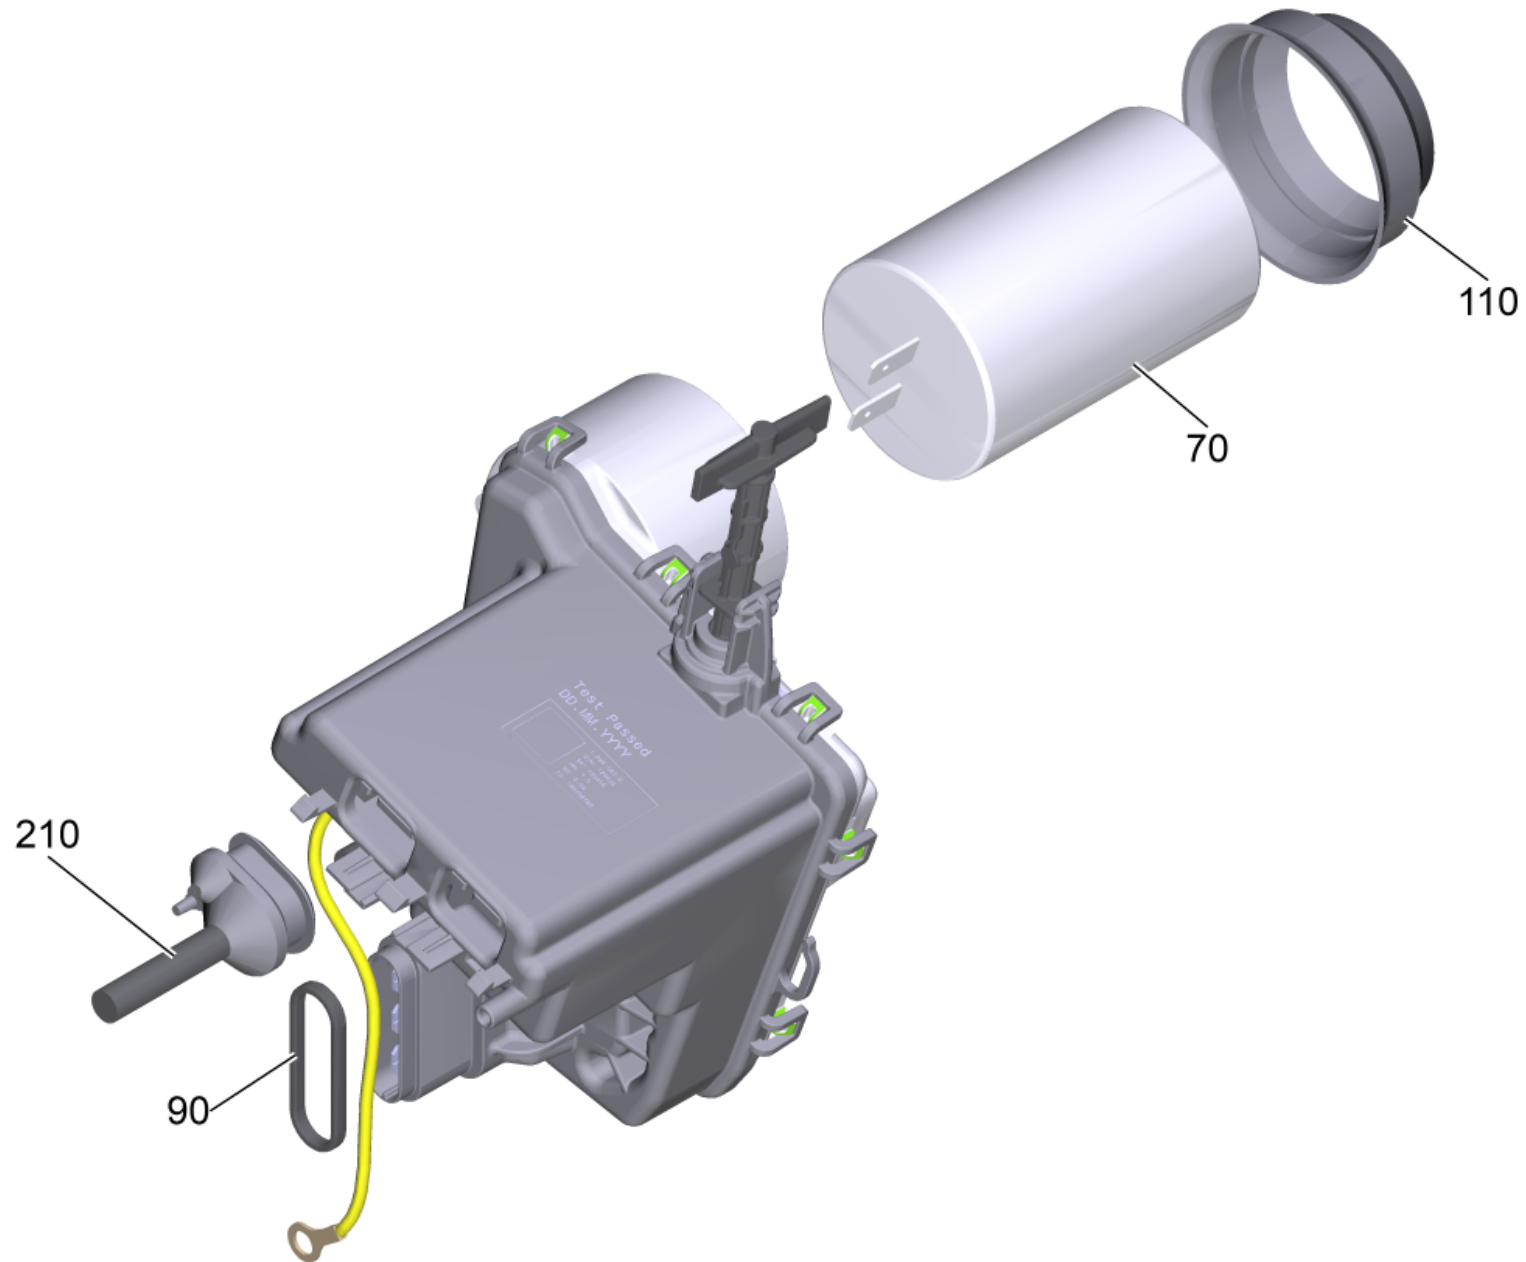

# 90 Electrical box EB4/3-TI/Telit-EU-7,5/12, (9.013-846.3)

Home and Garden \ High pressure cleaner cold water \ Electric motor \ K 5 \ K 5 Smart Control \*EU \ Pump set complete K5 Prem.SCR Plus\*EU \ Electrical box EB4/3-TI/Telit-EU-7,5/12,

## 90 Electrical box EB4/3-TI/Telit-EU-7,5/12, (9.013-846.3)

Home and Garden \ High pressure cleaner cold water \ Electric motor \ K 5 \ K 5 Smart Control \*EU \ Pump set complete K5 Prem.SCR Plus\*EU \ Electrical box EB4/3-TI/Telit-EU-7,5/12,

POS	Article no.	Description	Quantity	Unit
110	9.080-465.0	Joint ring capacitor d.45, 70 Shore	1	PC
90	9.080-494.0	OR 20x2 EPDM70ShA PTFE	1	PC
210	9.084-139.3	Cable with plug replacement *EU	1	PC
70	9.085-077.0	Capacitor 30 $\mu$ F	1	PC