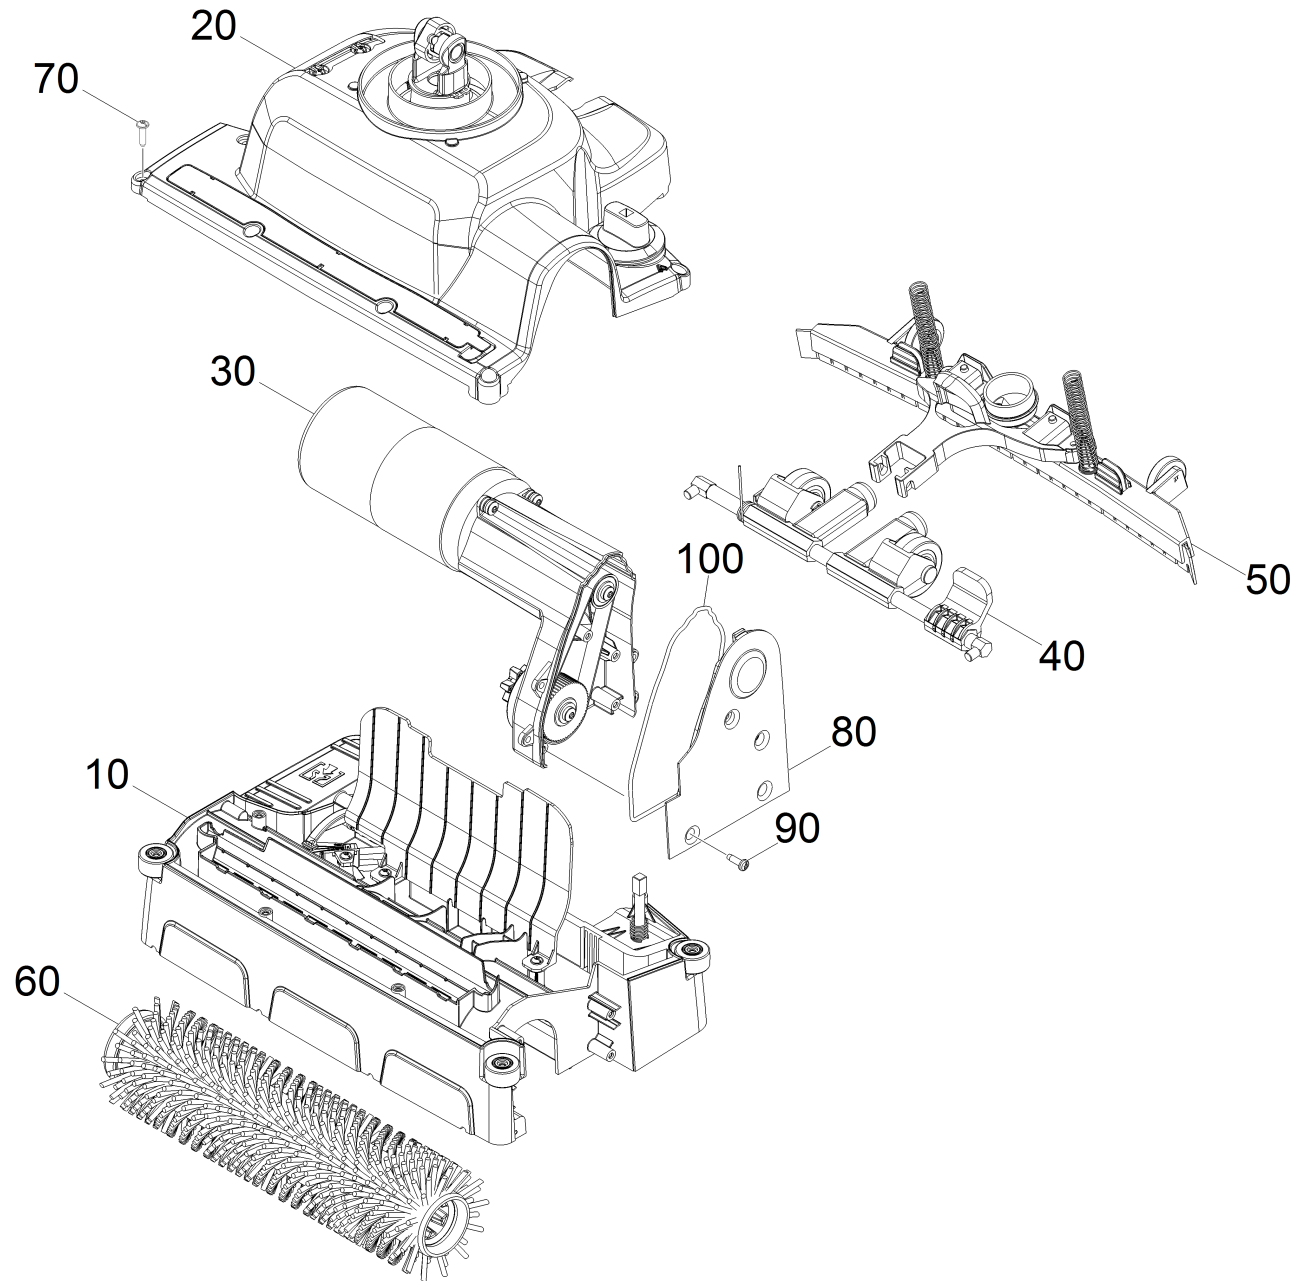

40 Brush-head complete (4.037-025.0)

Professional \ Floor cleaner \ Compact \ BR 35/12 C Bp Pack *CN \ Spare parts list China \ Brush-head complete

40 Brush-head complete (4.037-025.0)

Professional \ Floor cleaner \ Compact \ BR 35/12 C Bp Pack *CN \ Spare parts list China \ Brush-head complete

KÄRCHER

POS	Preces Nr.	Apraksts	Skaitis	Vienība	Zemsvētras piezīme
10		Brush housing complete	1.000	ST	
40	4.037-029.0	Carriage complete	1.000	ST	
20		Cover brush housing complete	1.000	ST	
80	5.037-275.0	Cover gear case	1.000	ST	
30		Gear case complete	1.000	ST	
100	6.273-037.0	Plombas aukla no porainas gumijas 3	1.000	M	TO ORDER AS CUT GOODS
60	4.037-039.0	Roller brush black	1.000	ST	
60	4.037-031.0	Roller brush complete red	1.000	ST	
60	4.037-038.0	Roller brush green	1.000	ST	
60	4.037-037.0	Roller brush orange	1.000	ST	
60	4.037-036.0	Roller brush white	1.000	ST	
90	7.303-039.0	Screw M5x16 -St-A2R (In6Rd)	4.000	ST	
70	7.303-108.0	Skrūve 5x20 -10.9-R2R (In6Rd)	12.000	ST	
50		Suction bar complete	1.000	ST	