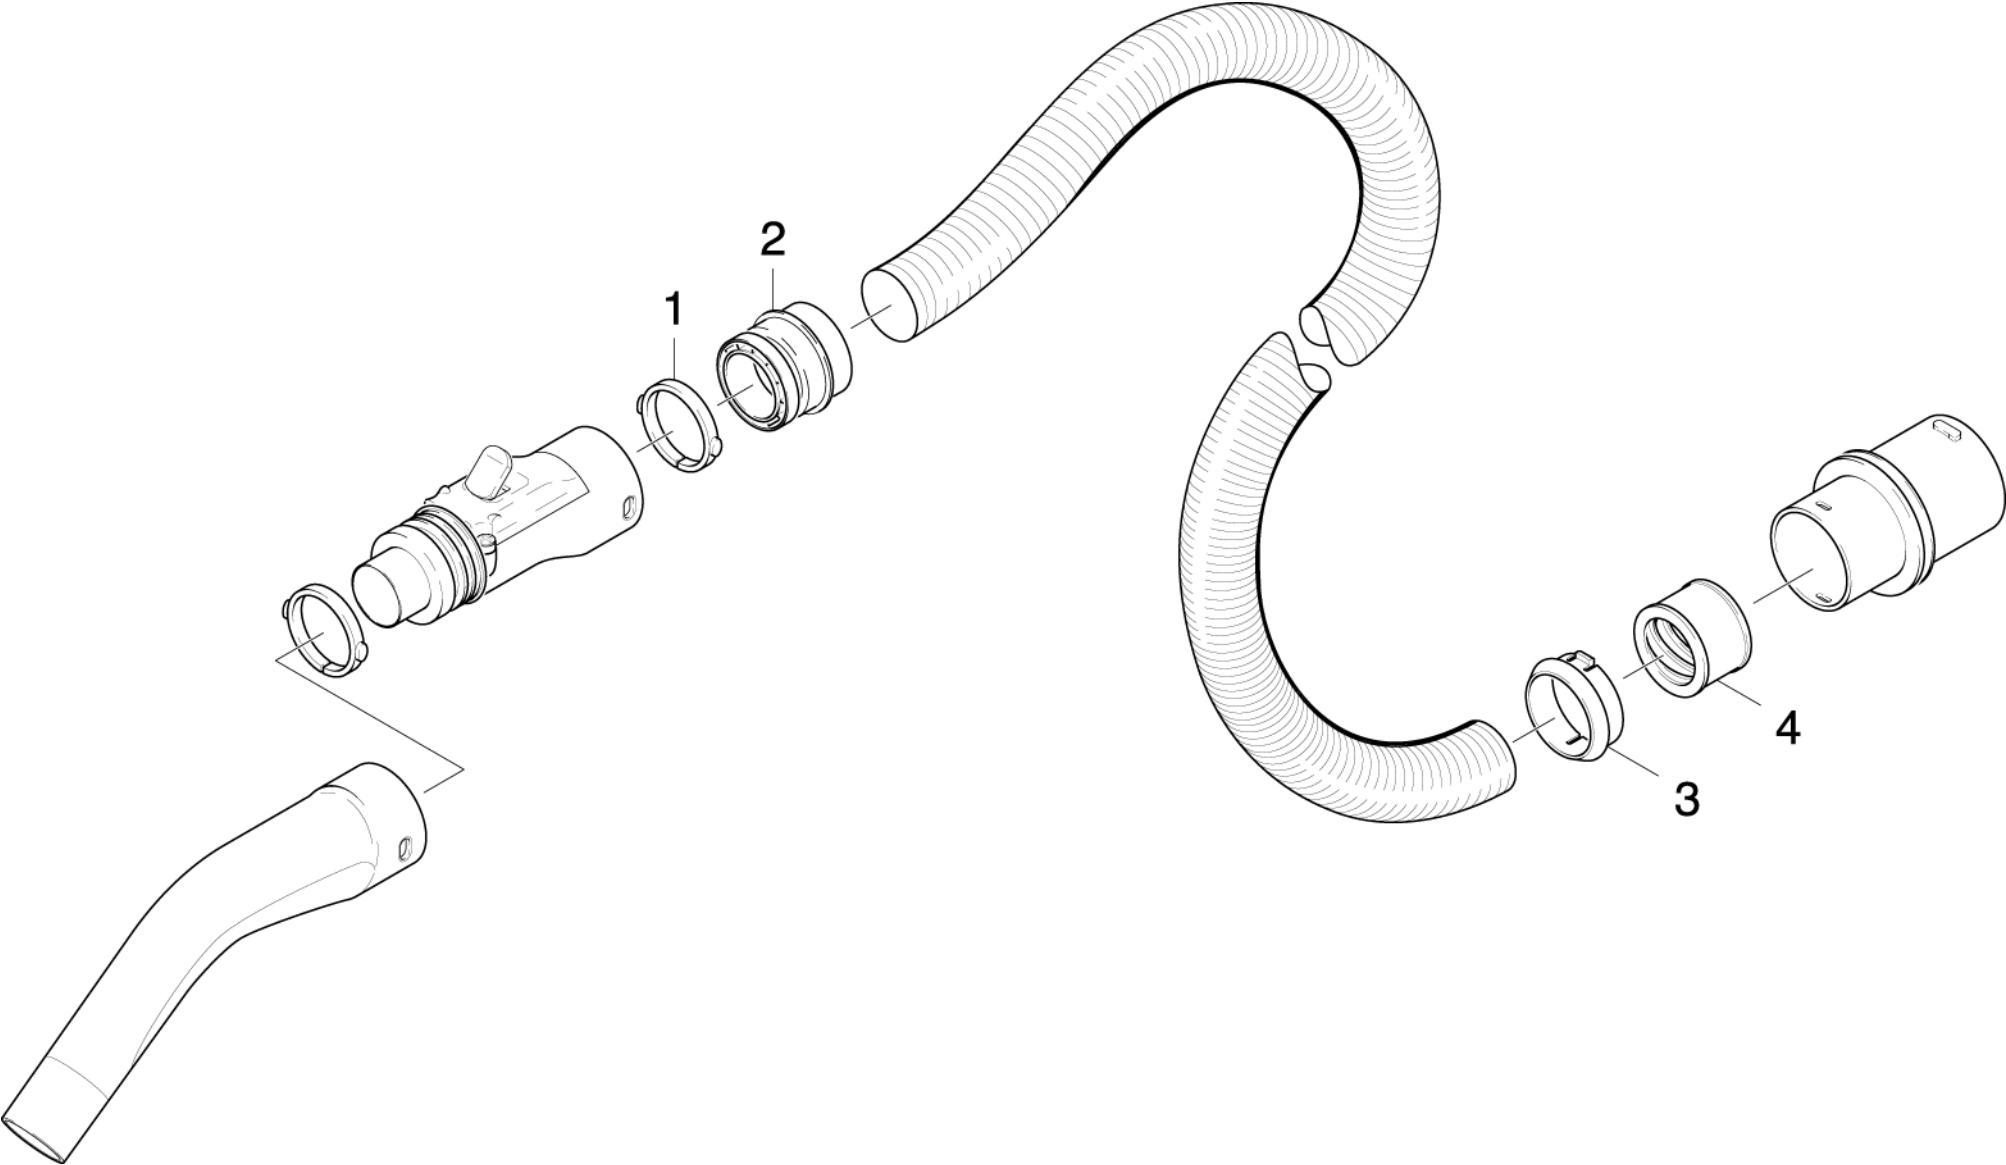

10 Add-on kit hose coupling

POS	Article no.	Description	Quantity	Unit
1	5.031-905.0	Tension ring C40	1	PC
2	5.406-020.0	Threaded ring C40EL	1	PC
3	6.902-068.0	Snap-in ring	1	PC
4	6.902-069.0	Threaded ring	1	PC