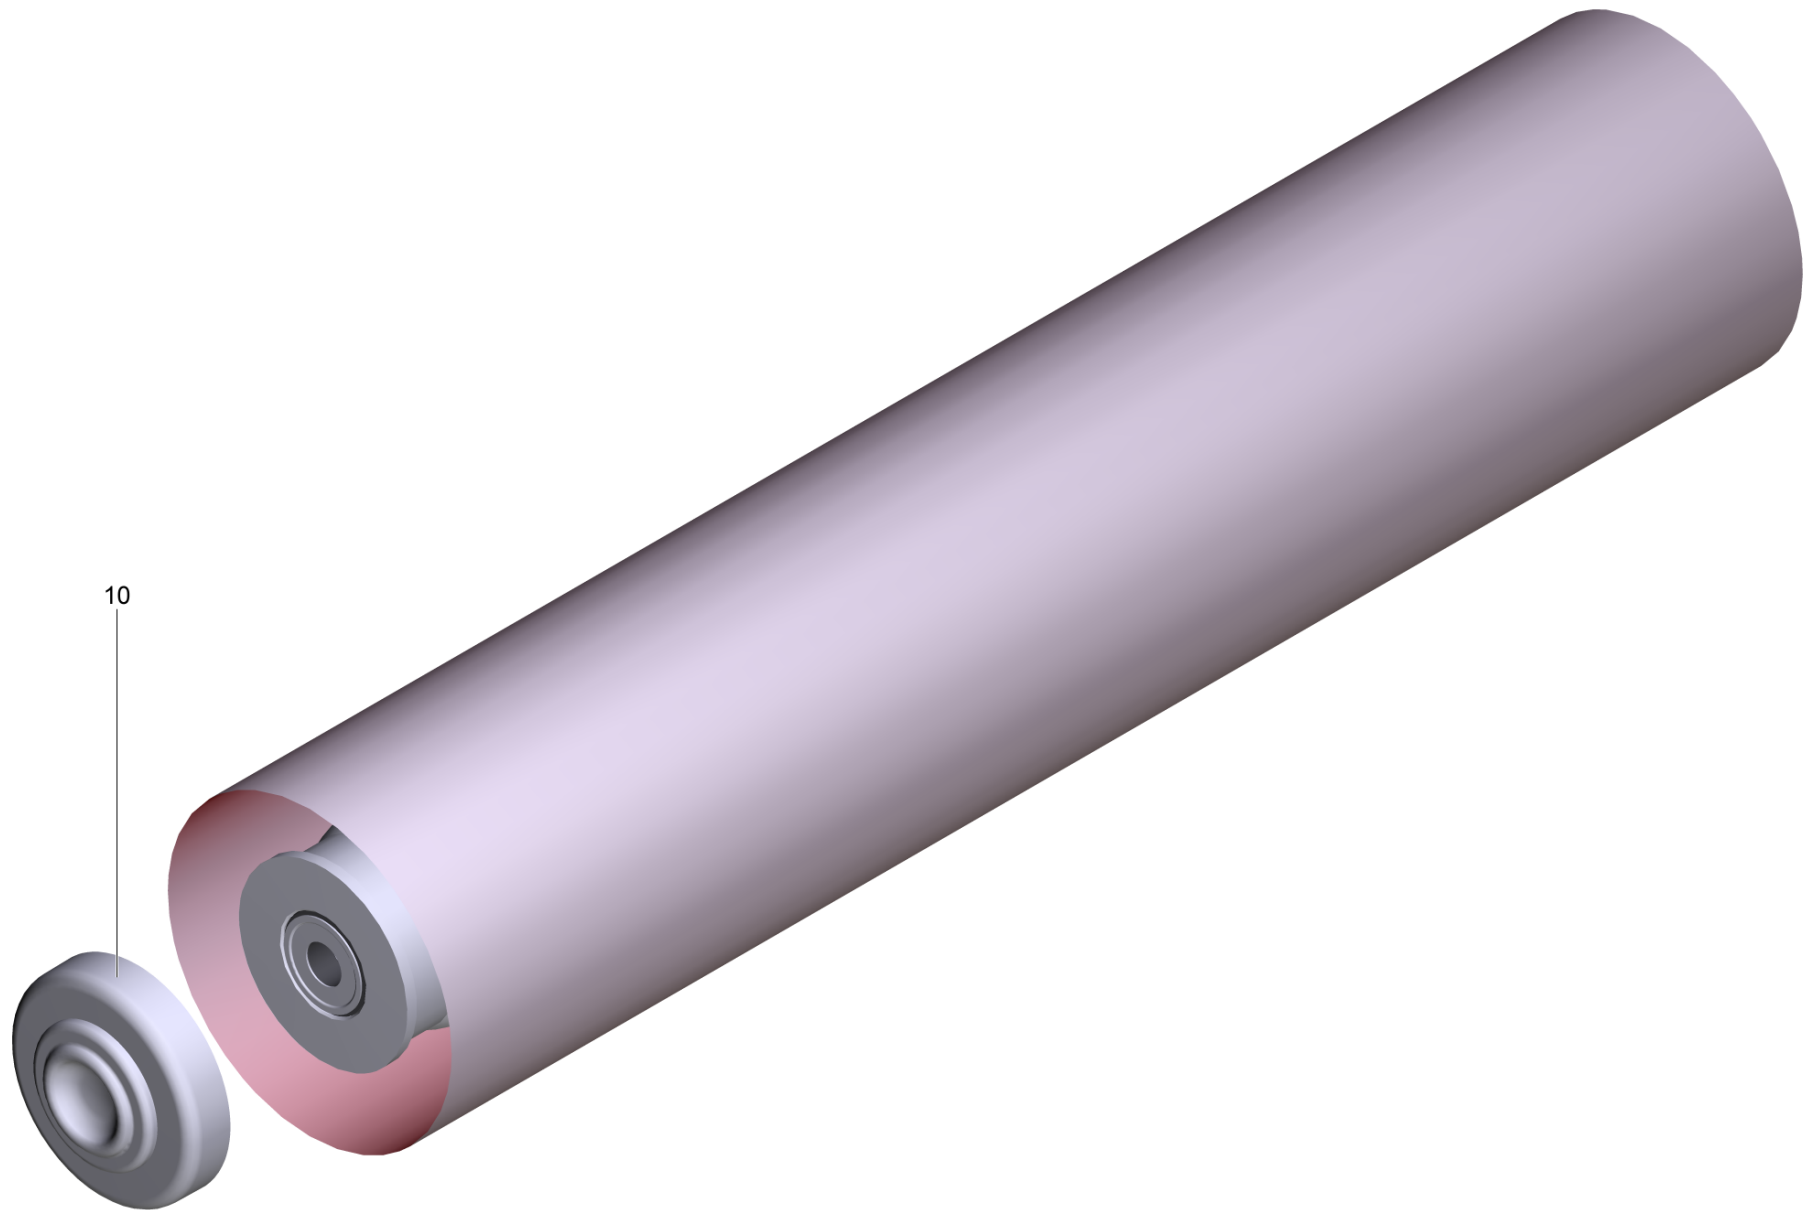

# 51 Roller brush complete red BR 55/40 (4.035-184.0)

Professional \ Floor cleaner \ Walk behind \ B 40 \ Brush-head R 55 W \ Brush-head R 55 W \ Power brush counter rotation BR \ Roller brush complete red BR 55/40

## 51 Roller brush complete red BR 55/40 (4.035-184.0)

Professional \ Floor cleaner \ Walk behind \ B 40 \ Brush-head R 55 W \ Brush-head R 55 W \ Power brush counter rotation BR \ Roller brush complete red BR 55/40

POS	Article no.	Description	Quantity	Unit
10	5.033-673.0	Thread deflector	1	PC