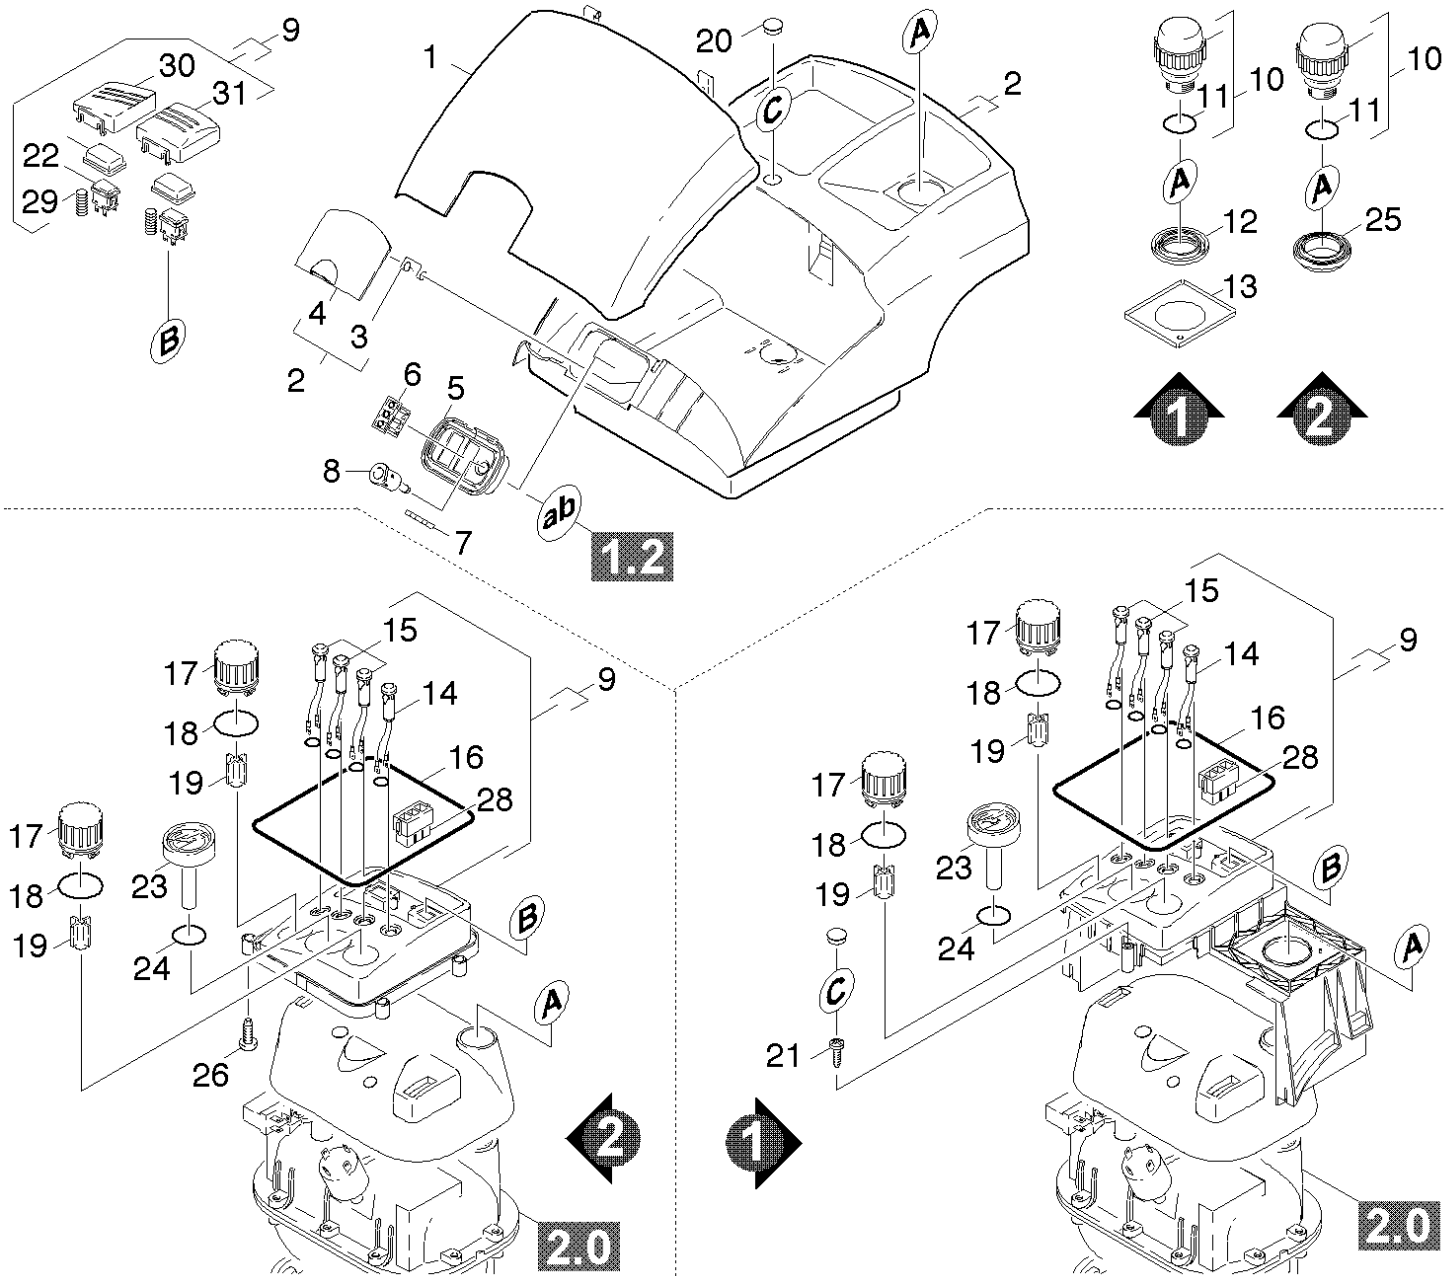

# 11 Appliance top part

Home and Garden \ Steamer \ K 1701-O.BE \*EU \ Spare parts list VAP K 1701 \ Appliance individual parts \ Appliance top part

POS	Article no.	Description	Quantity	Unit	Serial number from	Serial number to	Remark	Foot note text
20	5.031-196.0	Cap	1.000	ST				GRAU
20	5.031-633.0	Cap	1.000	ST			KORNGELB	GELB
4	5.063-823.0	Cover	1.000	ST			KORNGELB	GELB
4	5.063-620.0	Cover	1.000	ST				GRAU
1	5.067-026.0	Cover VAP K 1701	1.000	ST			KORNGELB	GELB
19	5.321-485.0	Handhold turret	2.000	ST				
8	5.409-514.0	Nipple	1.000	ST				
11	6.362-927.0	O-Ring seal 21,89X 2,62 -EPDM	1.000	ST				
18	6.362-522.0	O-Ring seal 24,0 X 2,0	2.000	ST				
24	6.362-411.0	O-Ring seal 25,0 X 2,0 -NBR 70	1.000	ST				
14	6.651-322.0	Pilot lamp red	1.000	ST				
15	6.651-337.0	Pilot lamp yellow	3.000	ST				
28	6.647-657.0	Plug male part	1.000	ST				
5	5.031-262.0	Plug socket	1.000	ST				
6	6.600-105.0	Plug socket element black	2.000	ST				
31	5.324-048.0	Pushbutton large	1.000	ST		231890	VERS.1	
30	5.324-049.0	Pushbutton small	1.000	ST	231890		VERS.2	
10	4.590-075.0	Safety lock	1.000	ST				
26	7.303-095.0	Screw 4x 12-ST-10.9-R2R (IN6RD)	4.000	ST			VERS.2	
21	7.303-109.0	Screw 5x25 -10.9-R2R (In6Rd)	1.000	ST			VERS. 1	
16	5.363-347.0	Seal	1.000	ST				
7	5.363-364.0	Seal	1.000	ST				
25	5.363-537.0	Seal	1.000	ST			VERS.2	
12	5.363-371.0	Seal	1.000	ST			VERS.1	
13	5.047-352.0	Sheet metal component	1.000	ST			VERS.1	
29	6.330-016.0	Spring	2.000	ST				
1	7.777-999.0	Stockpiling discontinued	1.000	ST				GRAU