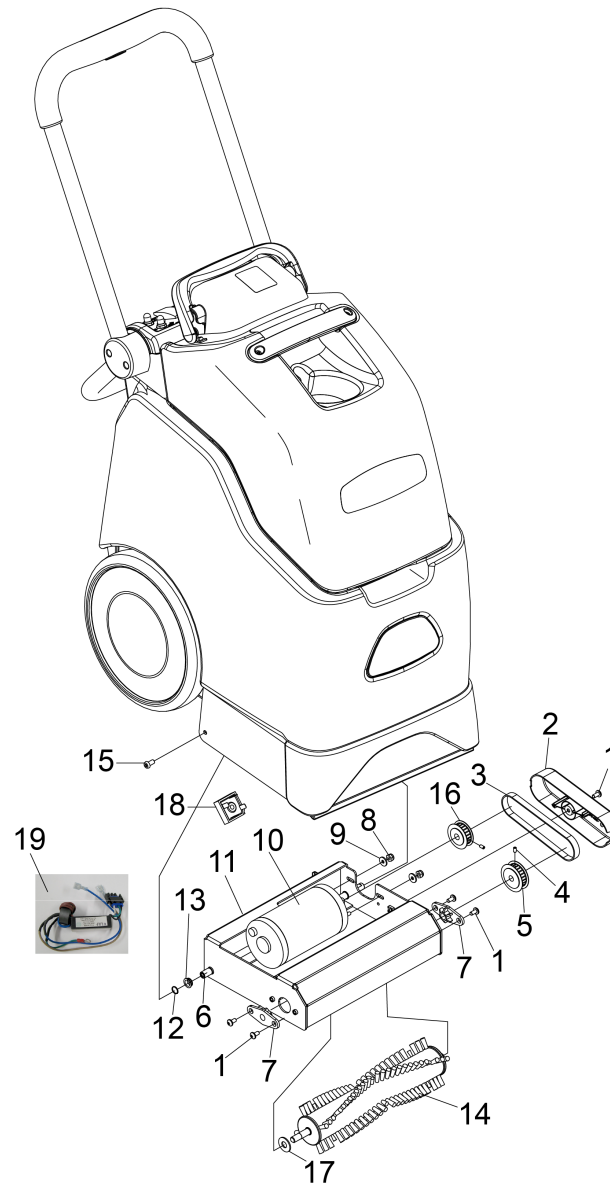

# 60 Power brush

Professional \ Floor cleaner \ Carpet cleaner \ BRC 30/15 C OBS 11/12 \ Spare parts list BRC 30/15C - Mini Pro \ Power brush

## 60 Power brush

Professional \ Floor cleaner \ Carpet cleaner \ BRC 30/15 C OBS 11/12 \ Spare parts list BRC 30/15C - Mini Pro \ Power brush

POS	Article no.	Description	Quantity	Unit
19	8.630-896.0	ASM, FILTER EMI BRUSH	1	PC
6	8.621-497.0	Axle brushes covering cap	1	PC
7	8.622-902.0	BEARING, BRUSH	2	PC
3	8.621-526.0	BELT, HTD 5MM 69T 9 WIDE	1	PC
5	8.622-330.0	Belt pulley brush	1	PC
16	8.622-335.0	Belt pulley motor	1	PC
14	8.621-604.0	BRUSH, CHEVRON, 10 IN	1	PC
13	8.621-643.0	BUSHING, BRUSH PRESSURE	2	PC
2	8.621-739.0	Covering cap belt	1	PC
11	8.621-792.0	FRAME, BRUSH DRIVE MINIPRO	1	PC
10	8.630-672.0	MOTOR ASM, 230V DC PM	1	PC
8	8.600-564.0	NUT, 10-32 HEX NYLOCK STL GR2 ZNPLT	2	PC
18	8.622-346.0	Rectifier bridge 50A 1000V	1	PC
12	8.622-349.0	RING, 10MM EXT SNAP, DIN 471	2	PC
1	8.617-302.0	SCREW, M5 X 10 PNHMS SS ISO7045	5	PC
15	8.617-322.0	SCREW, M6-1 X 12 FLGBTNHMS SS	2	PC
4	8.622-378.0	Threaded pin M4X8	2	PC
17	8.601-068.0	WASHER, 3/8 NYL	1	PC
9	8.617-333.0	WASHER, M5 SS ISO7093	2	PC