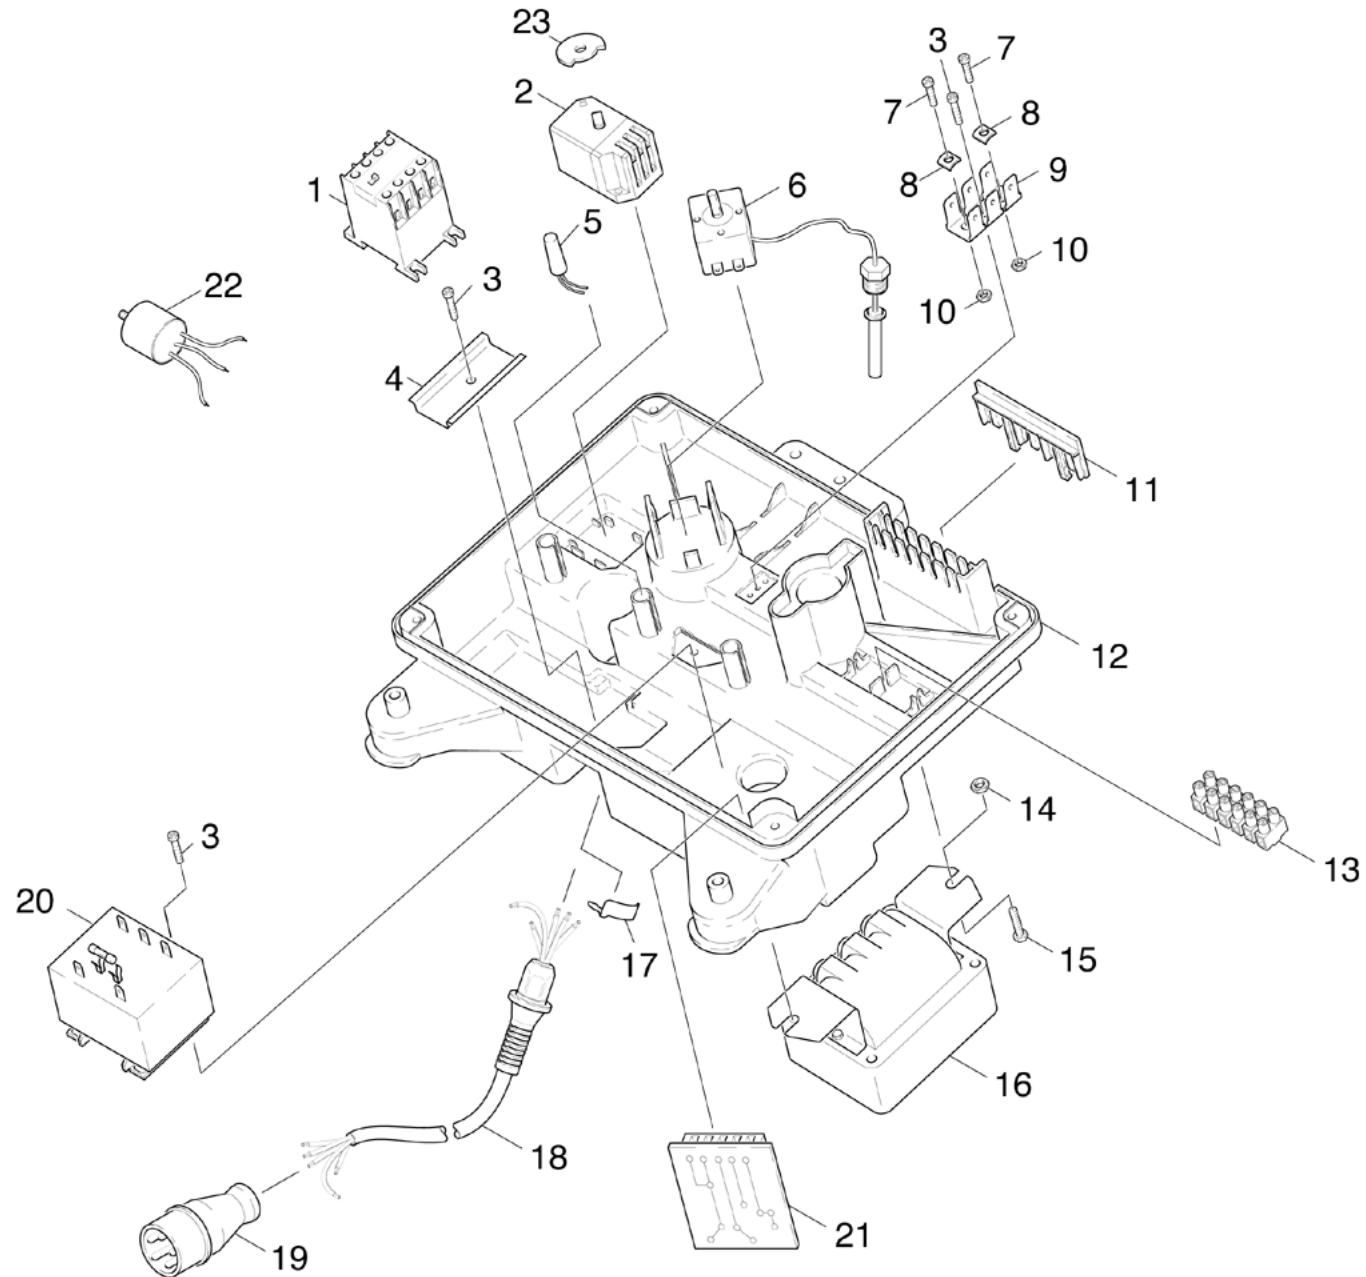

62 Mounting plate

Professional \ High pressure cleaner hotwater \ Electric motor \ 1400 SUPER * EUR \ Spare parts list 1400 SUPER \ Electric control box \ Mounting plate

62 Mounting plate

Professional \ High pressure cleaner hotwater \ Electric motor \ 1400 SUPER * EUR \ Spare parts list 1400 SUPER \ Electric control box \ Mounting plate

POS	Article no.	Description	Quantity	Unit
22	4.828-007.0	Anti-interference filter complete	1.000	ST
18	6.647-250.0	Cable with rubber bushing	1.000	ST
11	5.030-954.0	Clamping part	1.000	ST
1	6.632-356.0	Contacteur LC1-D18 B7	1.000	ST
20	4.622-018.0	Control transformer -nur für Ersatz-	1.000	ST
	Item text1: / 1.962-920.0			
20	6.622-241.0	Control transformer 400V	1.000	ST
	Item text1: / 1.962-918.0			
15	7.304-386.0	Hexagonal head screw M 6x25-8.8-A2E ISO	1.000	ST
10	7.311-001.0	Hexagon nut M4 -6-A2E ISO 4032	2.000	ST
14	7.311-425.0	Hexagon nut M6 -04-A2E DIN 985	1.000	ST
16	4.622-033.0	Ignition transformer only for replacemen	1.000	ST
	Item text1: / 1.962-920.0			
2	6.631-199.0	Motor protecting switch	1.000	ST
	Item text1: / 1.962-918.0			
2	6.631-190.0	Motor protecting switch	1.000	ST
	Item text1: / 1.962-920.0			
4	5.802-261.0	Mounting part	1.000	ST
12	5.801-115.0	Mounting plate	1.000	ST
5	4.651-026.0	Pilot lamp only for replacement	1.000	ST
9	6.641-270.0	Plug	1.000	ST
19	6.646-030.0	Plug CEE ,16A,5p,IP44	1.000	ST
	Item text1: / 1.962-918.0			
21	4.633-058.0	Pulse generator only for replacement	1.000	ST
17	6.343-170.0	Retaining clip	1.000	ST
3	7.303-106.0	Screw 4x12 -10.9-R2R (IN6RD)	3.000	ST
7	6.303-031.0	Screw M8x16-ST-R2R DIN 7500-1	2.000	ST
16	2.883-468.0	Spare parts set ignition transformer	1.000	ST
	Item text1: / 1.962-918.0			
23	5.115-734.0	Stop washer	1.000	ST
13	6.643-249.0	Strip terminal	1.000	ZST
6	6.685-949.0	Thermostat	1.000	ST