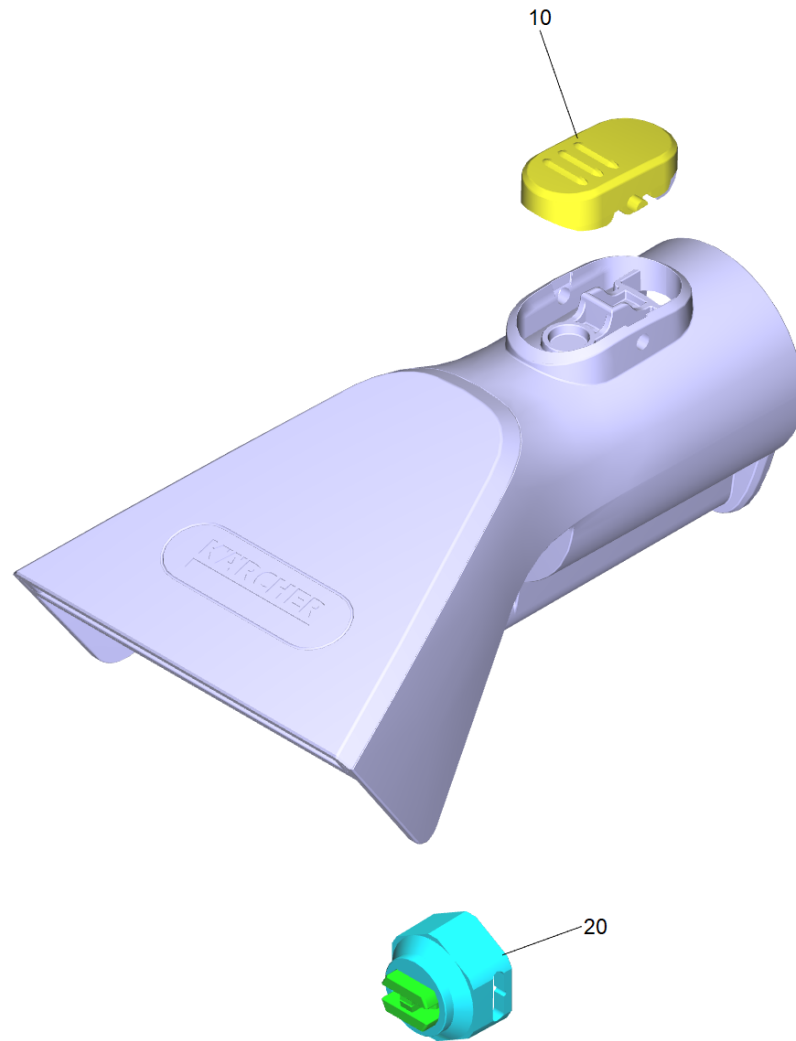

## 6 Washing upholstery nozzle SE (2.863-359.0)

Home and Garden \ Spray extraction \ SE 4 Plus \*EU \ Washing upholstery nozzle SE

## 6 Washing upholstery nozzle SE (2.863-359.0)

Home and Garden \ Spray extraction \ SE 4 Plus \*EU \ Washing upholstery nozzle SE

POS	Article no.	Description	Quantity	Unit
10	4.101-226.0	Set button for replacement	1	PC
20	4.081-015.0	Set nozzle for replacement	1	PC