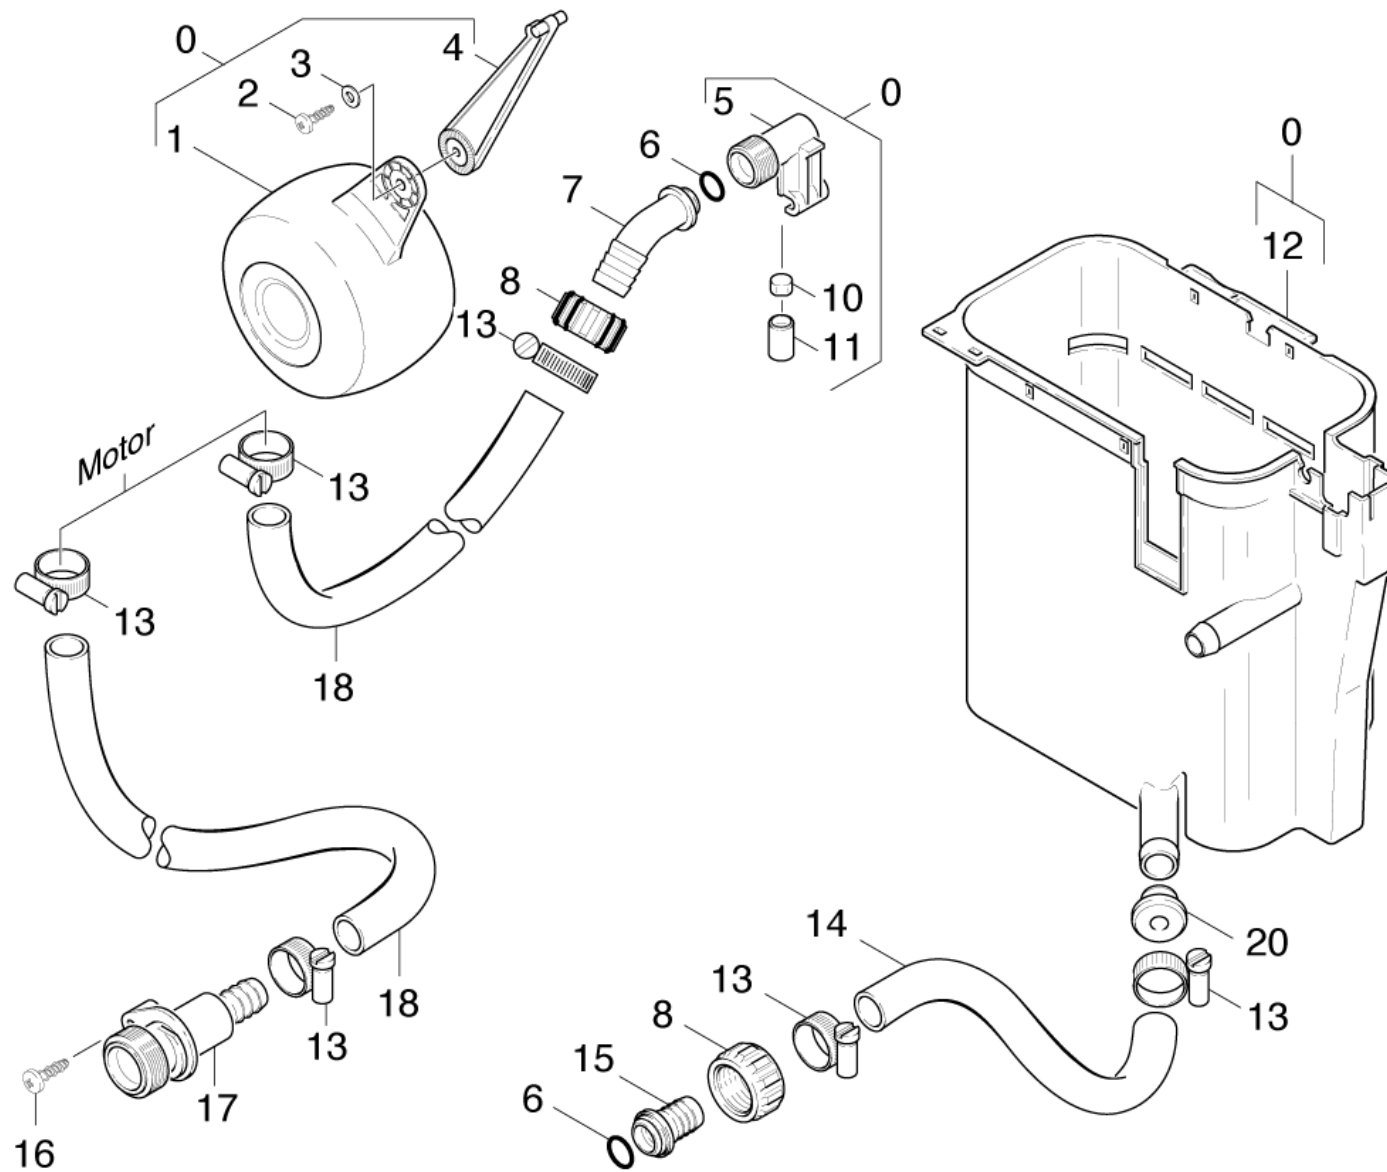

81 Float chest

Professional \ High pressure cleaner hotwater \ Electric motor \ HDS 655 *EU \ Spare parts list HDS 655 *GB \ Float chest \ Float chest

81 Float chest

Professional \ High pressure cleaner hotwater \ Electric motor \ HDS 655 *EU \ Spare parts list HDS 655 *GB \ Float chest \ Float chest

POS	Article no.	Description	Quantity	Unit	Foot note text
0	3.593-082.0	Float valve	1	PC	
0	7.777-999.0	Stockpiling discontinued	1	PC	
	Item text1: / 1.029-281.0				
1	5.585-004.0	Float	1	PC	
2	7.303-104.0	Screw 5x16 -A2-70 (IN6RD)	1	PC	
3	7.312-282.0	Washer 5 -A2 ISO 7093-1	1	PC	
4	5.481-118.0	Lever	1	PC	
5	5.587-147.0	Valve housing	1	PC	
6	6.362-078.0	O-Ring seal 13,3x2,4	2	PC	
7	5.443-285.0	Hose stem	1	PC	
8	5.310-062.0	Nut	2	PC	
10	5.364-095.0	Flat gasket	1	PC	
11	5.584-085.0	Valve pin	1	PC	
12	5.070-140.0	Tank	1	PC	
12	5.070-140.0	Tank	1	PC	
	Item text1: / 1.029-281.0				
13	6.388-548.0	Hose clip	6	PC	
14	6.389-556.0	Hose 19x4	1	PC	
15	5.443-312.0	Hose stem	1	PC	
16	6.303-174.0	Screw 6,0X20-ST-A2R	1	PC	
17	5.427-154.0	Manifold	1	PC	
18	6.388-719.0	Hose DN17	1	m	TO ORDER AS CUT GOODS
20	5.112-189.0	Bush	1	PC	