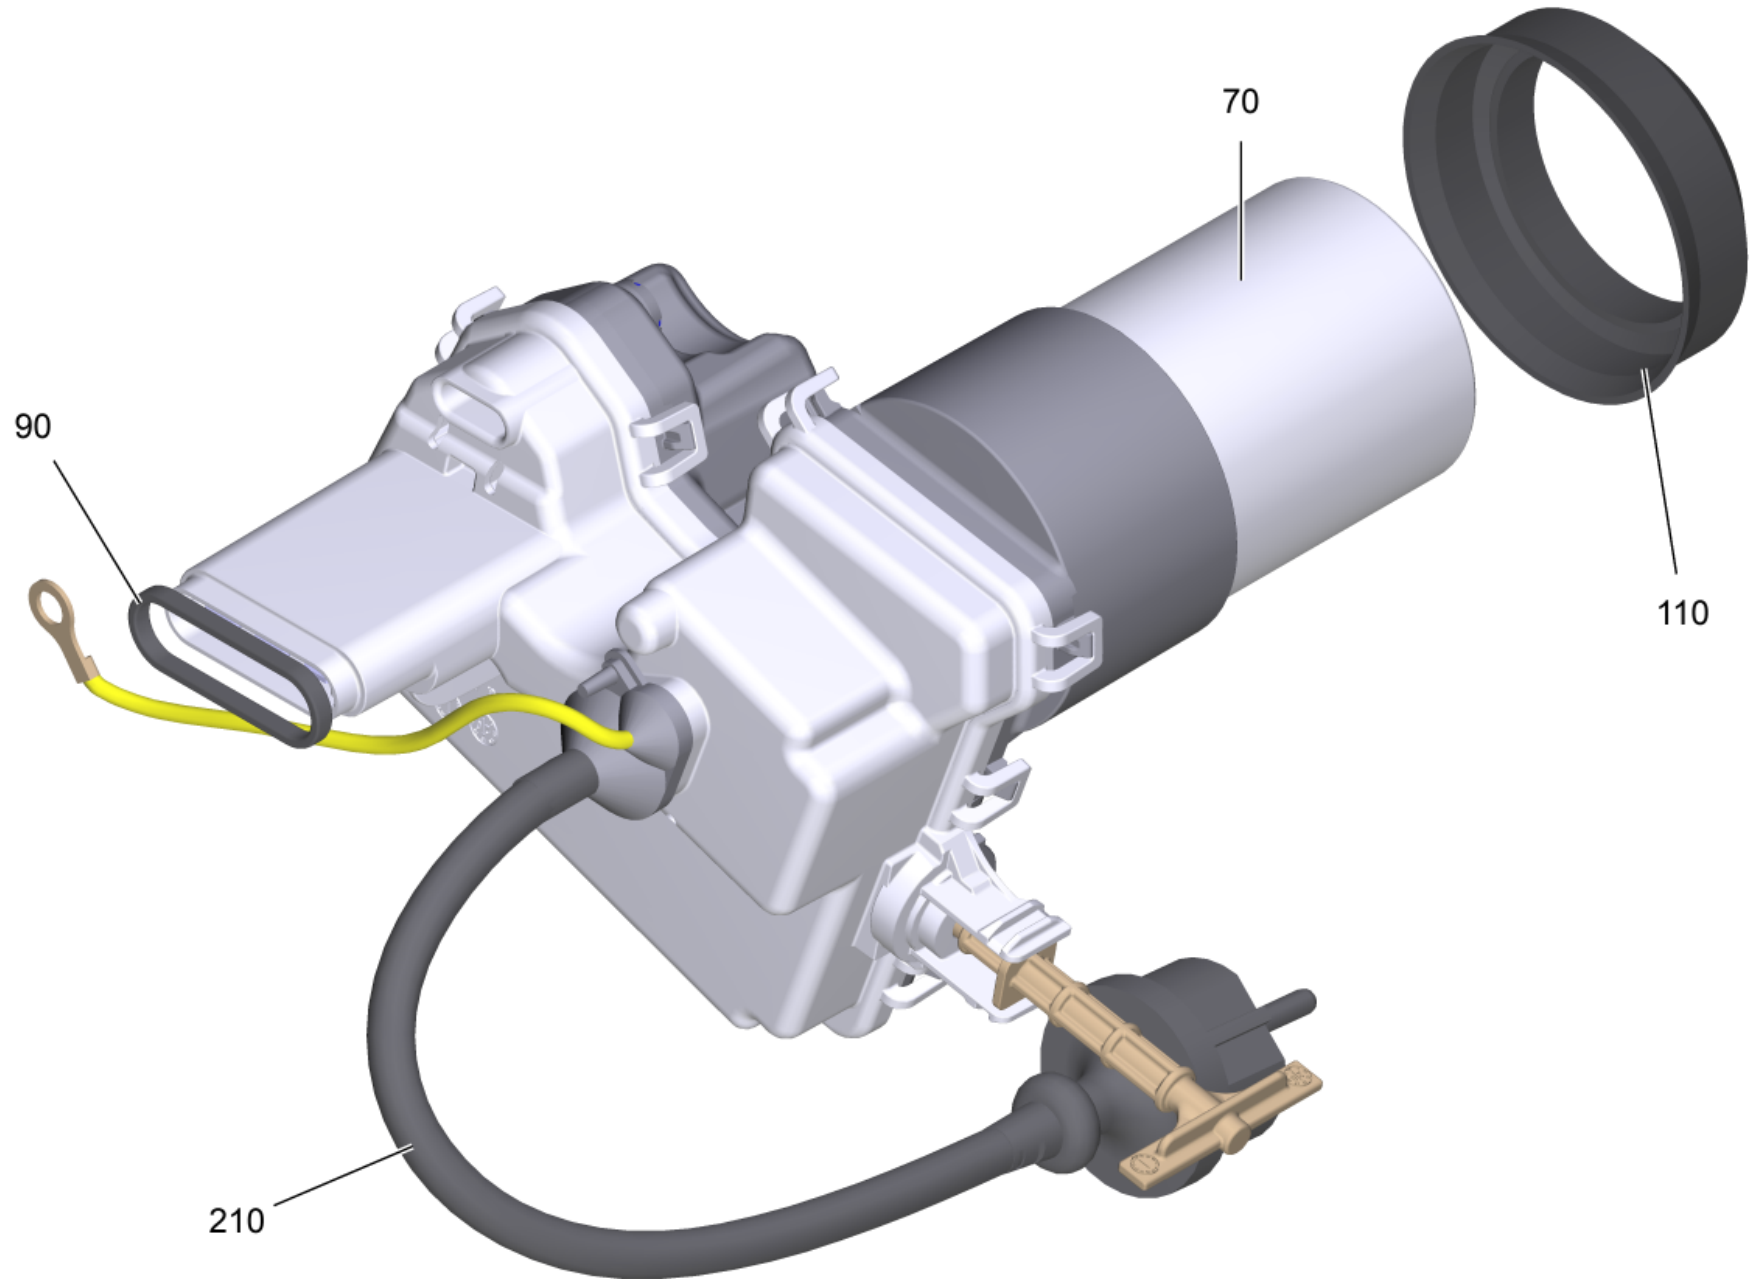

170 E-box K4 FC without PCB EU (RIC) (9.002-417.0)

Home and Garden \ High pressure cleaner cold water \ Electric motor \ K 4 \ K 4 Full Control Car *EU \ Spare parts list K4 FC Car*EU \ Pump set K4 FC *EU kpl \ E-box K4 FC without PCB EU (RIC)

POS	Article no.	Description	Quantity	Unit
110	9.080-465.0	Joint ring capacitor d.45, 70 Shore	1	PC
90	9.080-494.0	OR 20x2 EPDM70ShA PTFE	1	PC
210	9.084-139.3	Cable with plug replacement *EU	1	PC
210	9.084-369.3	Power cable 3G1 FC EU	1	PC
	Item text1: replaced by 9.084-139.3			
70	9.085-095.0	Capacitor 32uF	1	PC