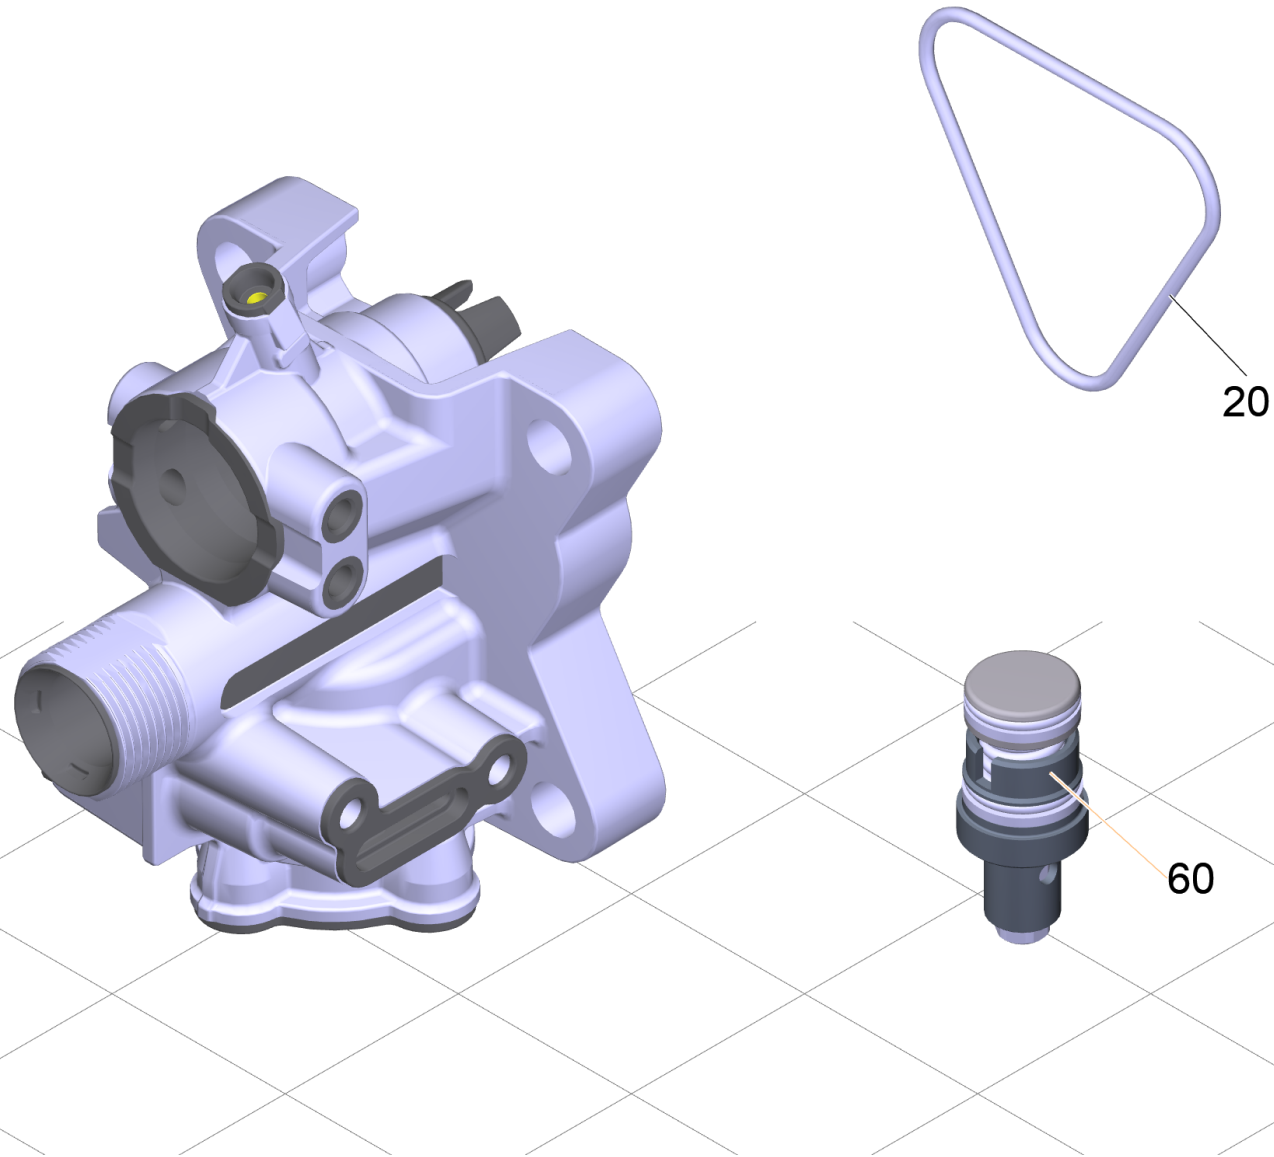

10 Spare part set control head (9.002-463.0)

Home and Garden \ High pressure cleaner cold water \ Electric motor \ K 5 \ K 5 Premium Full Control Plus *EU \ Spare parts list K5 FC Premium Plus*EU \ Set pump K5 FC Plus *EU \ Pump complete Alu FC Plus \ Spare part set coi

KÄRCHER

POS	Article no.	Description	Quantity	Unit
60	9.001-868.0	By-pass complete spare part	1	PC
40	9.002-441.0	Pressure piston K5 FC	1	PC
20	9.081-424.0	Form seal	1	PC