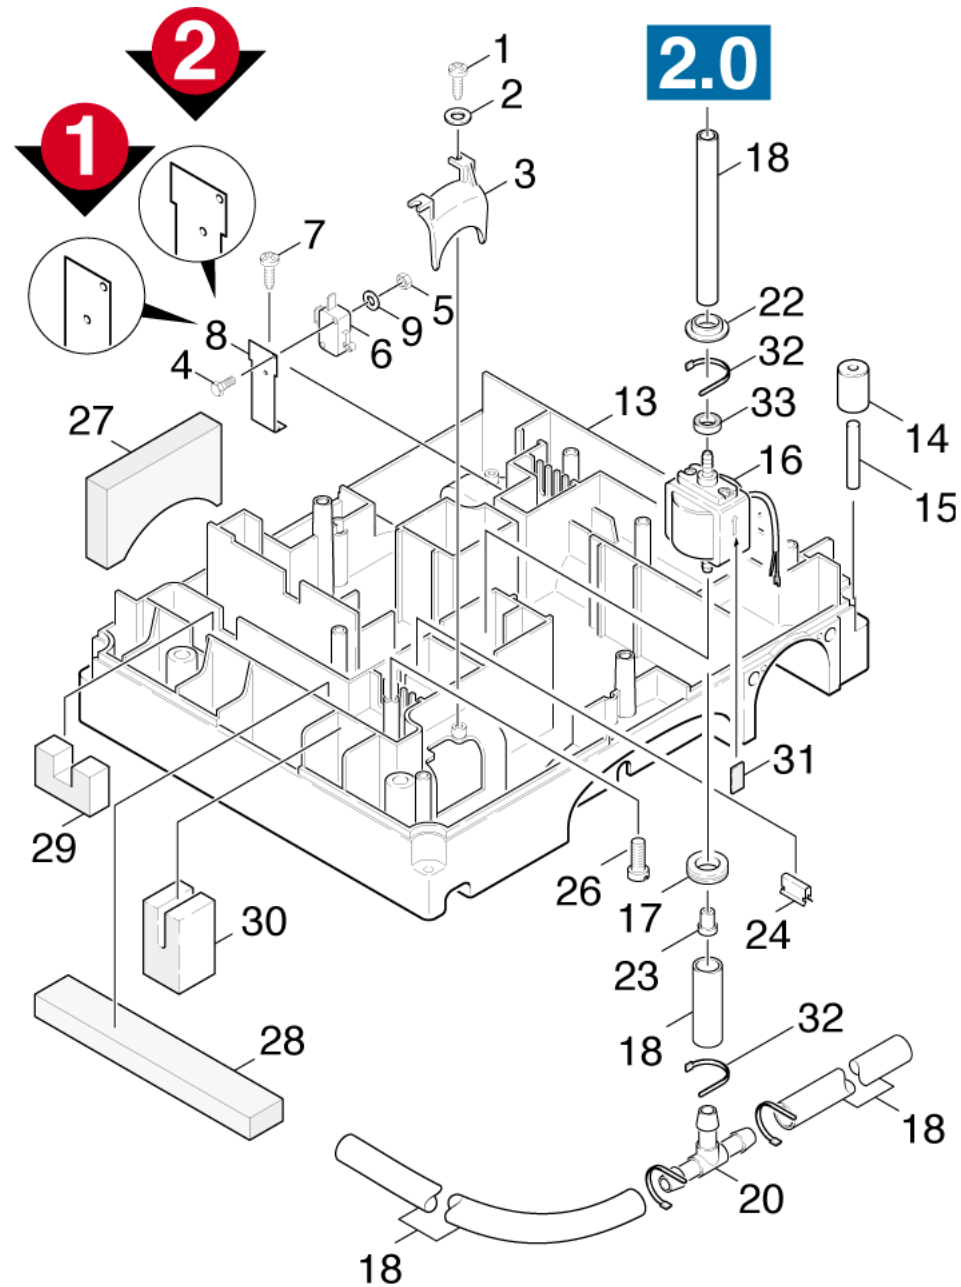

32 Individual parts

Professional \ Floor cleaner \ Compact \ BR 400 * EUROPA \ Spare parts list BR 400 \ Appliance bottom part \ Individual parts

32 Individual parts

Professional \ Floor cleaner \ Compact \ BR 400 * EUROPA \ Spare parts list BR 400 \ Appliance bottom part \ Individual parts

POS	Article no.	Description	Quantity	Unit	Remark	Foot note text
13	4.060-338.0	Housing motor only for replacement	1	PC		
23	5.131-024.0	Screen	1	PC		
22	5.363-330.0	Joint ring	1	PC		
33	5.363-345.0	Joint ring	1	PC		
14	5.515-045.0	Roller	4	PC		
28	5.673-054.0	Plate insulating	2	PC		
29	5.673-055.0	Plate insulating	2	PC		
27	5.673-056.0	Plate insulating	2	PC		
30	5.673-057.0	Insulating mat	2	PC		
31	6.286-001.0	Sealing tape TESAMOLL 19x3	1	m		
7	6.303-122.0	M4 .2X13 DIN 7981 TORX T15 PAN HD HI/LO	1	PC		ORDER ACCORDING TO CONSUMPTION
18	6.388-216.0	Hose DN 5 (PVC)	1	m		TO ORDER AS CUT GOODS
20	6.388-409.0	T-Hose nozzle	1	PC		
16	6.473-195.0	Motor pump	1	PC		
	Item text1: / 1.926-121.0 / -141.0 / -281.0					
	Item text2: / -291.0 / -521.0 / -591.0 / -721.0					
16	6.473-381.0	Motor pump 230V/60Hz	1	PC		
	Item text1: / 1.926-691.0					
6	6.631-735.0	Micro switch	1	PC	VERSION 2	ORDER ACCORDING TO CONSUMPTION
32	6.641-463.0	Cable tape	2	PC		
17	6.647-365.0	Cable gland	1	PC		
1	7.303-104.0	Screw 5x16 -A2-70 (IN6RD)	4	PC		
4	7.306-406.0	Cylinder head screw M3x16-4.8-A2E ISO 1	2	PC		ORDER ACCORDING TO CONSUMPTION
5	7.311-433.0	Hexagon nut M3-1.4305 DIN 985	2	PC		ORDER ACCORDING TO CONSUMPTION
2	7.312-293.0	Washer 4-A2 ISO 7093-1	4	PC		
9	7.312-294.0	Washer 3-A2 ISO 7093-1	1	PC		ORDER ACCORDING TO CONSUMPTION
15	7.314-147.0	Straight pin 8h8x55-Cu2 ISO 2338	4	PC		
3	7.777-999.0	Stockpiling discontinued	2	PC		
6	7.777-999.0	Stockpiling discontinued	1	PC	VERSION 1	ORDER ACCORDING TO CONSUMPTION
8	7.777-999.0	Stockpiling discontinued	1	PC		ORDER ACCORDING TO CONSUMPTION
24	7.777-999.0	Stockpiling discontinued	2	PC		
26	7.777-999.0	Stockpiling discontinued	9	PC		