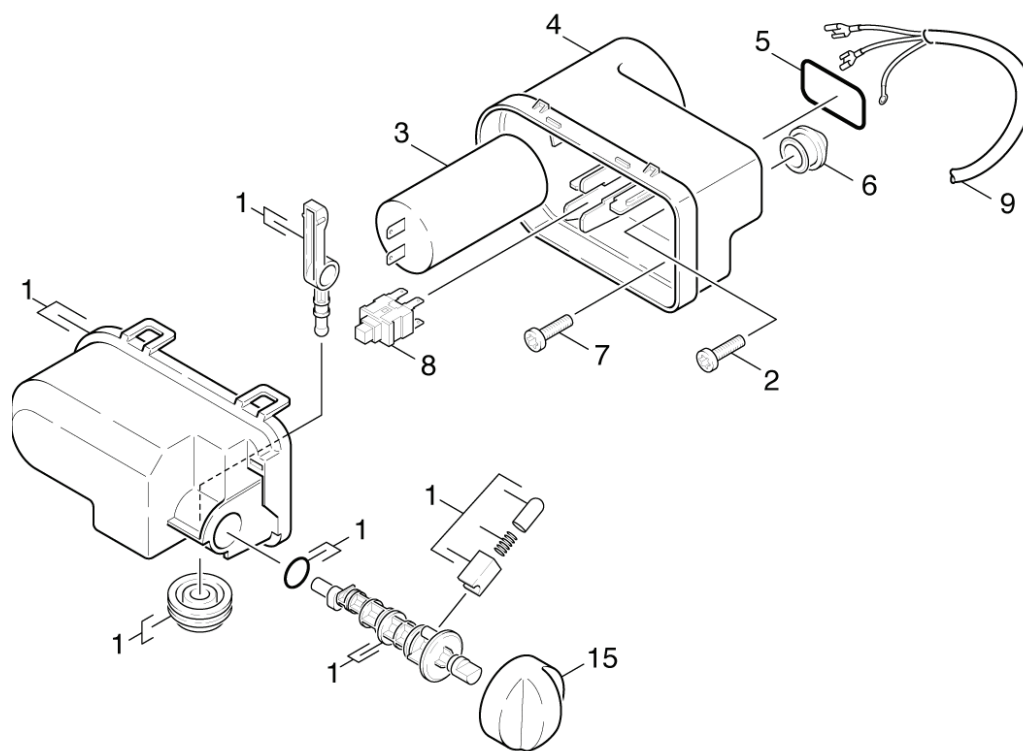

50 Electric control box

Home and Garden \ High pressure cleaner cold water \ Electric motor \ K 3 \ K 3.00B-TV *GB \ Spare parts list K 360/360 M \ Electric control box

KÄRCHER

50 Electric control box

Home and Garden \ High pressure cleaner cold water \ Electric motor \ K 3 \ K 3.00B-TV *GB \ Spare parts list K 360/360 M \ Electric control box

POS	Article no.	Description	Quantity	Unit
9	9.084-075.0	Cable with plug Item text1: / 1.141-113.0 / -114.0 / -121.0 Item text2: / -122.0 / -133.0 / -134.0 / -135.0	1.000	ST
9	9.084-064.0	Cable with plug Item text1: / 1.141-105.0 / -115.0 / -116.0 / -117.0 / -119.0 / -125.0 / -137.0 / -138.0 / -140.0 / -142.0	1.000	ST
9	9.084-070.0	Cable with plug *CH Item text1: / 1.141-102.0	1.000	ST
9	9.084-065.0	Cable with plug -AUS/NZ Item text1: / 1.141-104.0 / -124.0 / -132.0	1.000	ST
3	9.085-023.0	Capacitor 20mikroF H=70	1.000	ST
1	9.001-100.0	Cover electric box complete	1.000	ST
4	9.036-348.0	Housing electric box	1.000	ST
5	9.081-408.0	O-Ring seal 19x34x2,62	1.000	ST
15	9.036-351.0	Push button	1.000	ST
2	7.303-031.0	Screw M4x10 -St-P2R (In6Rd)	1.000	ST
7	6.303-320.0	Screw M 5x 20-St-R2R	2.000	ST
8	9.085-031.0	Switch two-pole	1.000	ST
6	9.048-011.0	Wire protecting sleeve	1.000	ST