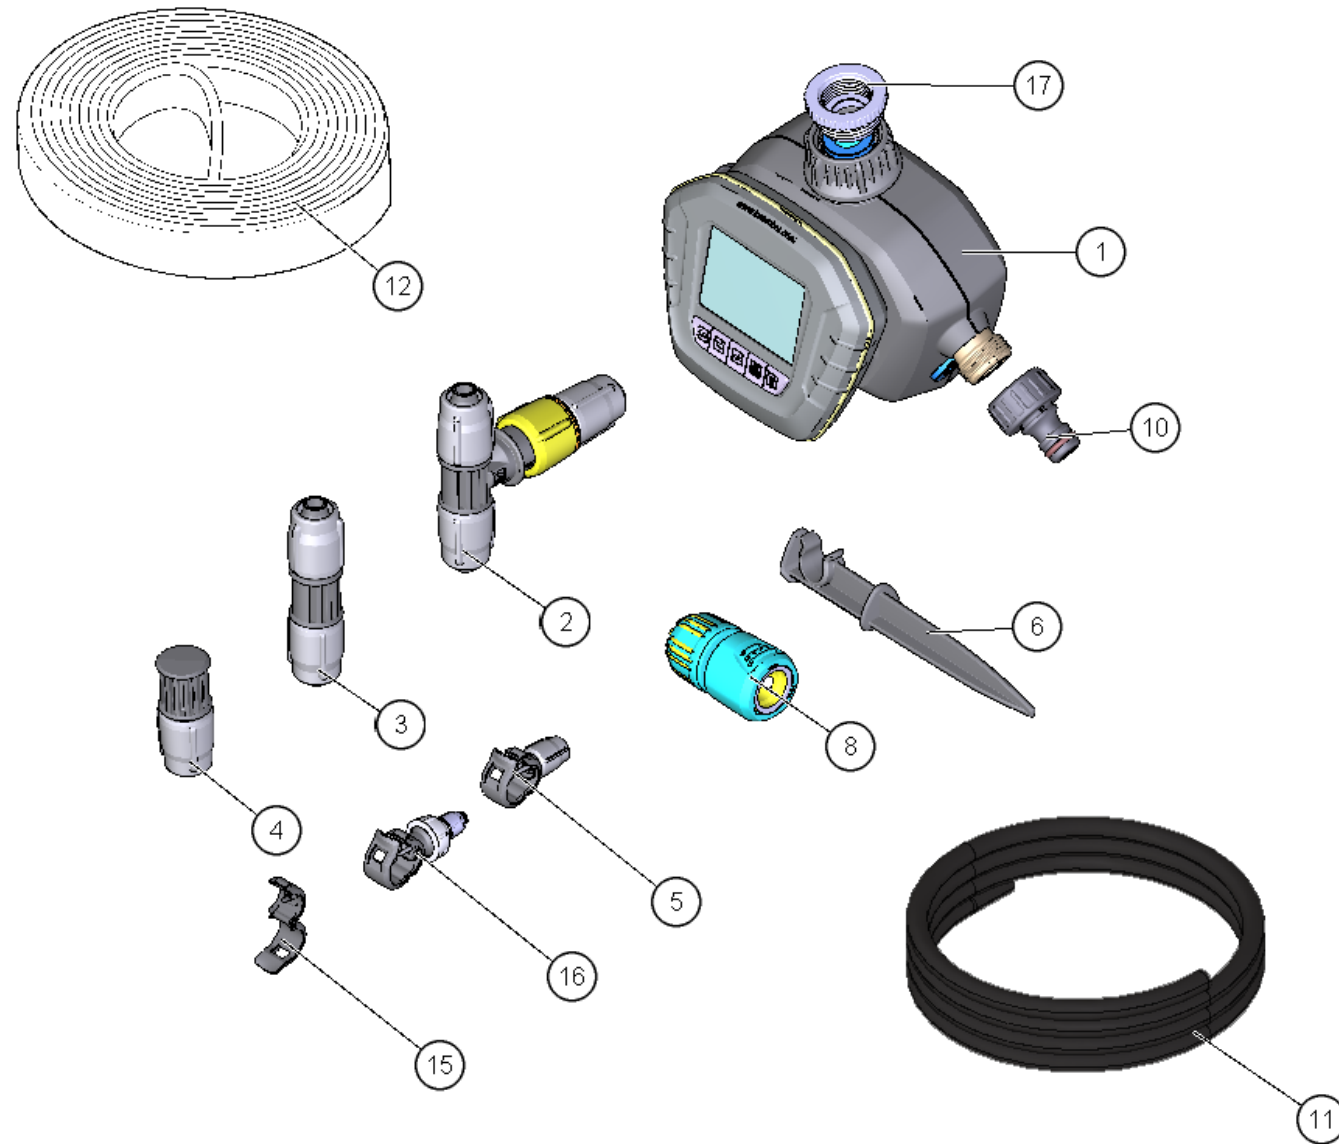

Spare parts list Deluxe Irrigation Set (5.973-073.0)

Home and Garden \ Watering systems \ Deluxe Irrigation set \ Spare parts list Deluxe Irrigation Set

Spare parts list Deluxe Irrigation Set (5.973-073.0)

Home and Garden \ Watering systems \ Deluxe Irrigation set \ Spare parts list Deluxe Irrigation Set

KÄRCHER

| POS | Article no. | Description | Quantity | Unit |
|-----|-------------|--|----------|------|
| 1 | 2.645-214.0 | SensoTimer ST6 Duo ecologic | 1 | PC |
| 2 | 2.645-231.0 | T-CONNECTOR WITH WATER FLOW REGULATION | 2 | PC |
| 3 | 2.645-232.0 | I-CONNECTOR | 2 | PC |
| 4 | 2.645-233.0 | HOSE STOP | 3 | PC |
| 5 | 2.645-234.0 | DRIP NOZZLE | 2 | PC |
| 6 | 2.645-237.0 | Ground spike 5x | 3 | PC |
| 8 | 2.645-176.0 | Hose coupling set 1/2", 5/8" OPP | 1 | PC |
| 10 | 6.465-031.0 | Connection 3/4 | 1 | PC |
| 11 | 2.645-227.0 | System hose 1/2" | 1 | PC |
| 12 | 2.645-229.0 | SOAKER HOSE 1/2" -10M | 1 | PC |
| 15 | 2.645-235.0 | Sealing collar 5x | 2 | PC |
| 16 | 2.645-236.0 | Spray collar set 5x | 2 | PC |
| 17 | 2.645-007.0 | Tap adaptor with reducer G1 | 1 | PC |