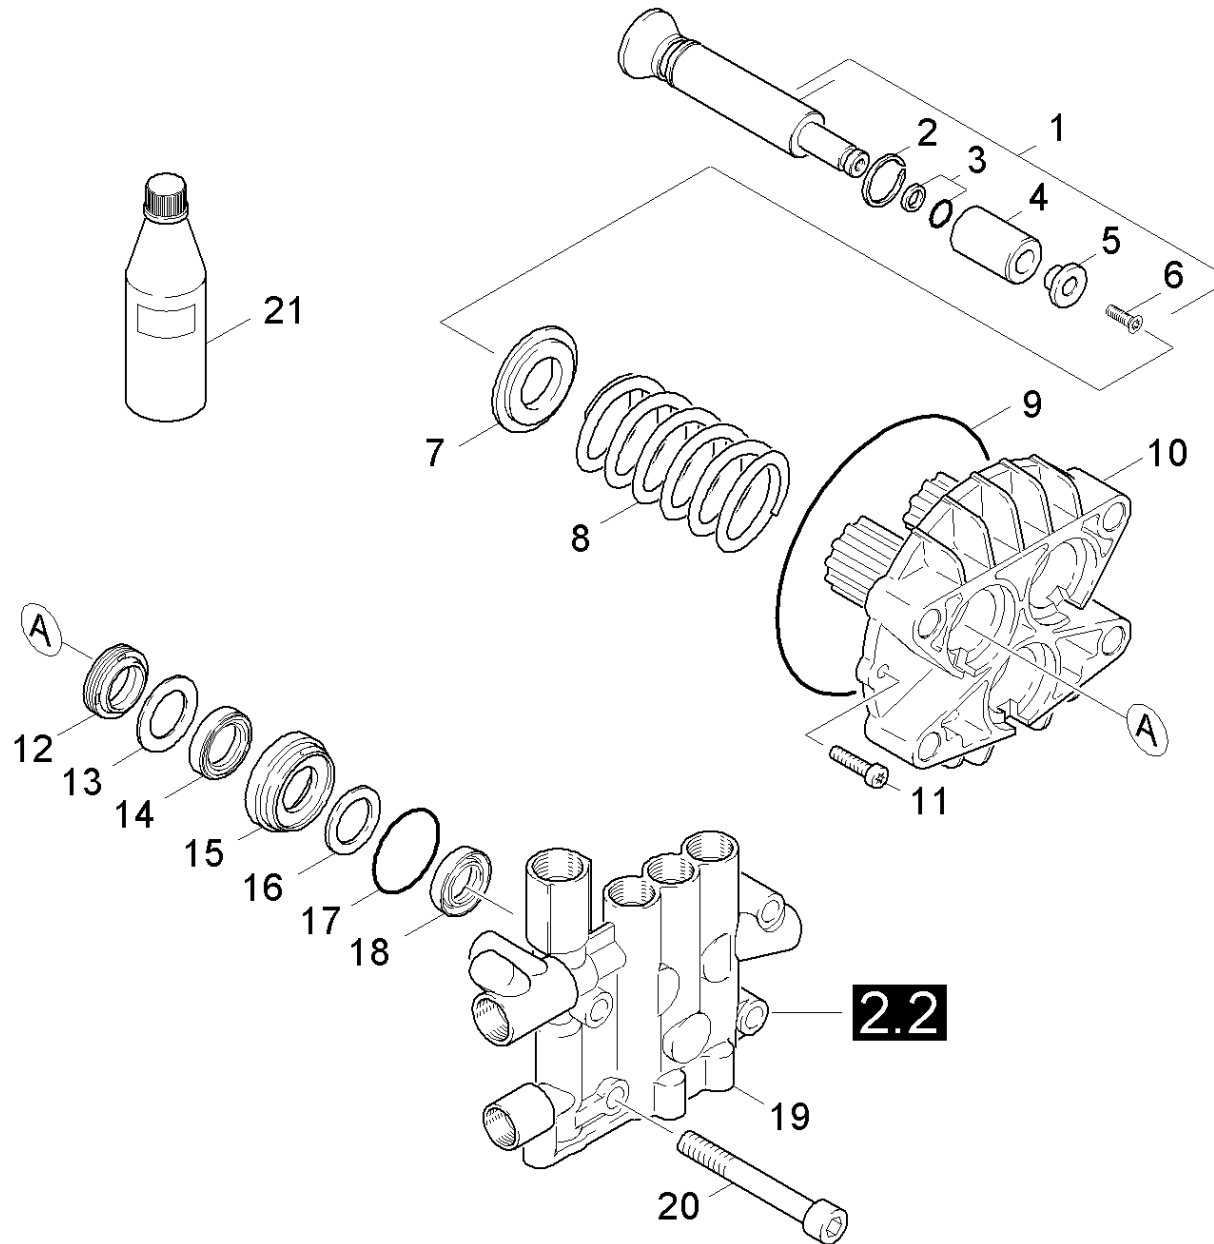

## 2.1 Piston

Overview technical documents/Professional/High pressure cleaner hotwater/Electric motor/HDS 895 MX ECO\*EU-II (1.027-324.0)/Spare parts list HDS 895 M ECO/20 Pump set/21 Piston