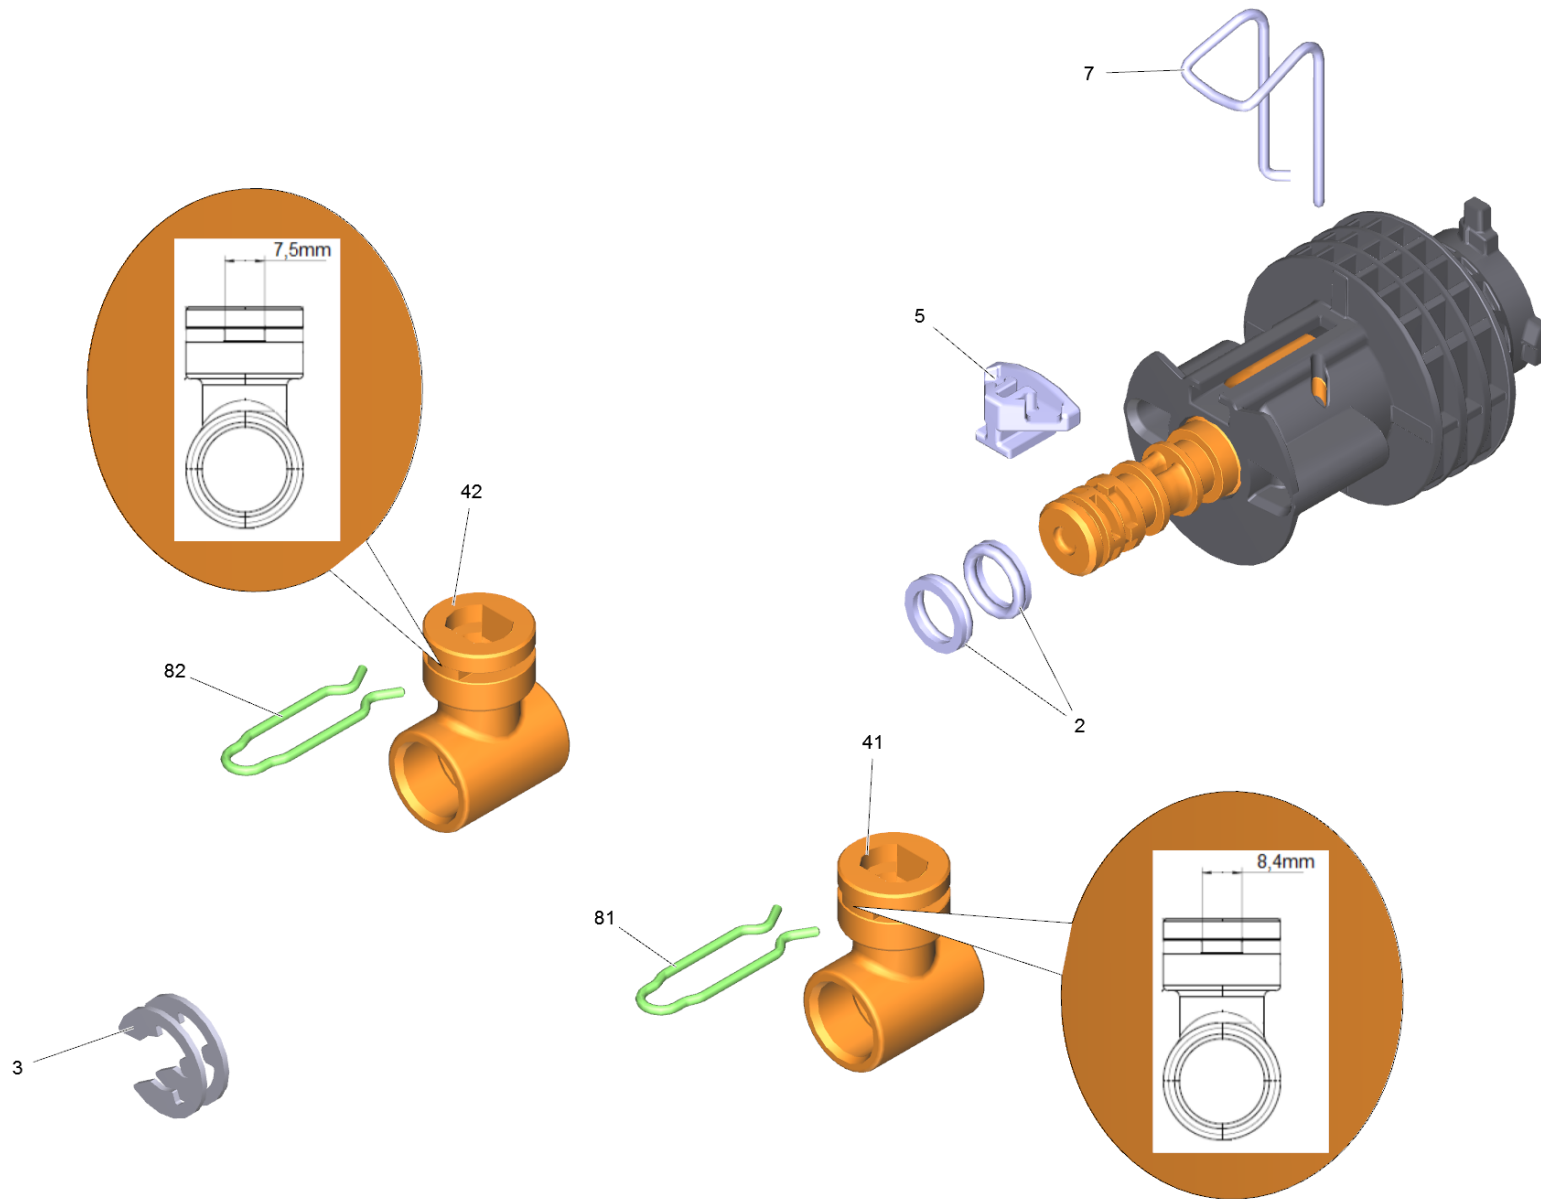

901 Hose reel rotary bushing complete replac (9.755-612.0)

Home and Garden \ High pressure cleaner cold water \ Electric motor \ K 3 \ K 3 Premium Full Control Home *EU \ Spare parts list K 3 Prem. FC Home T150 *EU \ Hose reel replacement 6m \ Hose reel rotary bushing complete replac

KÄRCHER

POS	Article no.	Description	Quantity	Unit	Remark	Foot note text
82	5.059-135.0	Clamp	1	PC	7,5mm	VERSION 2
81	5.059-401.0	Clamp	1	PC	8,4mm	VERSION 1
5	5.326-044.0	Button Schlauchtrommel	1	PC		
41	5.401-308.0	Rotary bushing	1	PC	8,4mm	VERSION 1
42	5.401-346.0	Rotary bushing	1	PC	7,5mm	VERSION 2
2	6.363-628.0	O-Ring seal complete	2	PC		
3	7.343-306.0	Lock washer 12-St-A2E DIN 6799	2	PC		
7	9.047-117.0	Hose reel QC Clamp soft	1	PC		