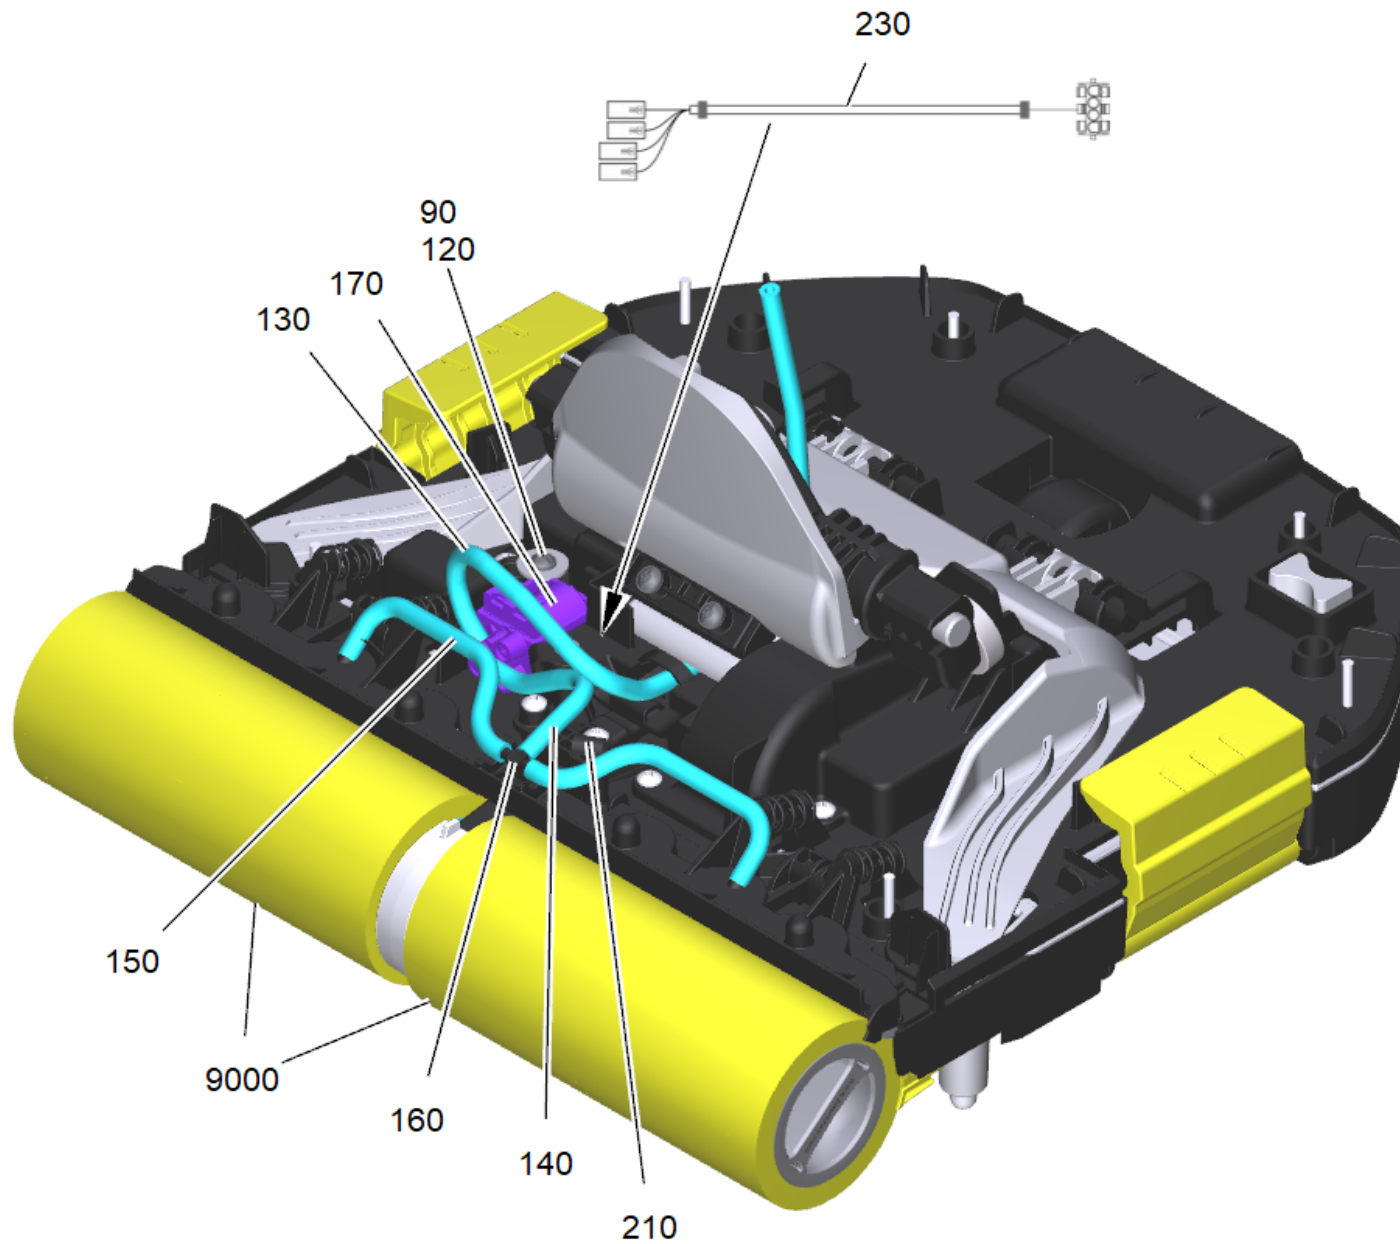

10 Brush-head

Professional \ Floor cleaner \ Compact \ BR 30/1 C Bp Pack 18/30 *EU \ Brush-head

10 Brush-head

Professional \ Floor cleaner \ Compact \ BR 30/1 C Bp Pack 18/30 *EU \ Brush-head

10 Brush-head

Professional \ Floor cleaner \ Compact \ BR 30/1 C Bp Pack 18/30 *EU \ Brush-head

POS	Article no.	Description	Quantity	Unit
10	4.030-027.3	Dirt water tank complete	1	PC
20		Gear complete	1	PC
30	4.030-038.3	Strip water distribution replacement	1	PC
40	4.030-044.3	Stand foot replacement	1	PC
50		Joint complete	1	PC
80	5.030-055.3	Deflector plate roll replacement	1	PC
90	7.303-116.0	Screw 4x12-A2-70 (IN6RD)	4	PC
100	9.086-221.0	Screw ATF 4.1x22	6	PC
110	5.030-004.3	Cover brush-head replacement	1	PC
120	7.312-282.0	Washer 5-A2 ISO 7093-1	1	PC
130	6.901-021.0	Hose	0,4	m
140	6.901-021.0	Hose	0,06	m
150	6.901-021.0	Hose	0,1	m
160	6.386-169.0	Hose stem T-piece	1	PC
170	6.686-631.3	Solenoid valve replacement	1	PC
180	5.030-019.0	Bolt	2	PC
190	6.330-295.0	Pressure spring	2	PC
210	6.373-343.0	Pipe clamp D 6	2	PC
220	6.641-463.0	Cable tape	2	PC
230	4.823-271.0	Cable harness brush-head BR 30/1	1	PC
9000	4.030-088.0	Set of rollers blue	1	PC
9000	4.030-126.0	Set of rollers stone	1	PC