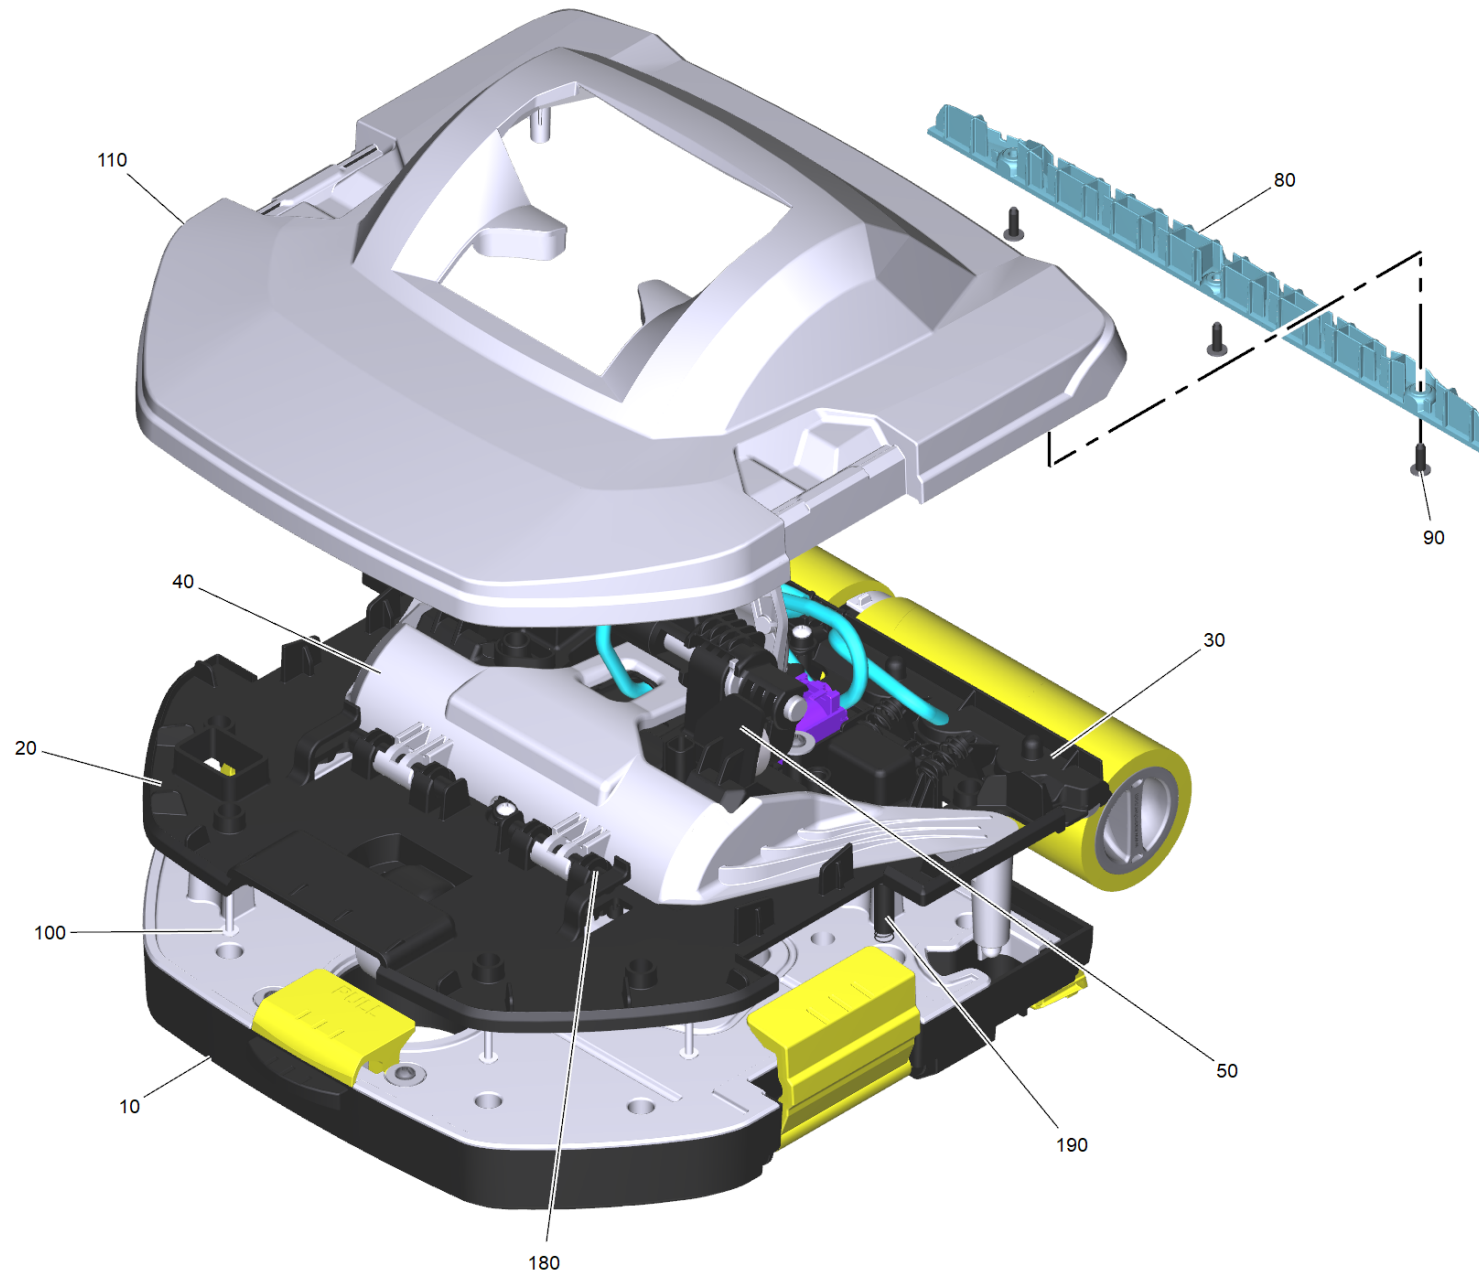

10 Brush-head

Professional \ Floor cleaner \ Compact \ BR 30/1 C Bp Pack 18/30 *EU \ Brush-head

10 Brush-head

Professional \ Floor cleaner \ Compact \ BR 30/1 C Bp Pack 18/30 *EU \ Brush-head

10 Brush-head

Professional \ Floor cleaner \ Compact \ BR 30/1 C Bp Pack 18/30 *EU \ Brush-head

POS	Article no.	Description	Quantity	Unit
10	4.030-027.3	Dirt water tank complete	1	PC
20		Gear complete	1	PC
30	4.030-038.3	Strip water distribution replacement	1	PC
40	4.030-044.3	Stand foot replacement	1	PC
50		Joint complete	1	PC
80	5.030-055.3	Deflector plate roll replacement	1	PC
90	7.303-116.0	Screw 4x12-A2-70 (IN6RD)	4	PC
100	9.086-221.0	Screw ATF 4.1x22	6	PC
110	5.030-004.3	Cover brush-head replacement	1	PC
120	7.312-282.0	Washer 5-A2 ISO 7093-1	1	PC
130	6.901-021.0	Hose	0,4	m
140	6.901-021.0	Hose	0,06	m
150	6.901-021.0	Hose	0,1	m
160	6.386-169.0	Hose stem T-piece	1	PC
170	6.686-631.3	Solenoid valve replacement	1	PC
180	5.030-019.0	Bolt	2	PC
190	6.330-295.0	Pressure spring	2	PC
210	6.373-343.0	Pipe clamp D 6	2	PC
220	6.641-463.0	Cable tape	2	PC
230	4.823-271.0	Cable harness brush-head BR 30/1	1	PC
9000	4.030-088.0	Set of rollers blue	1	PC
9000	4.030-126.0	Set of rollers stone	1	PC