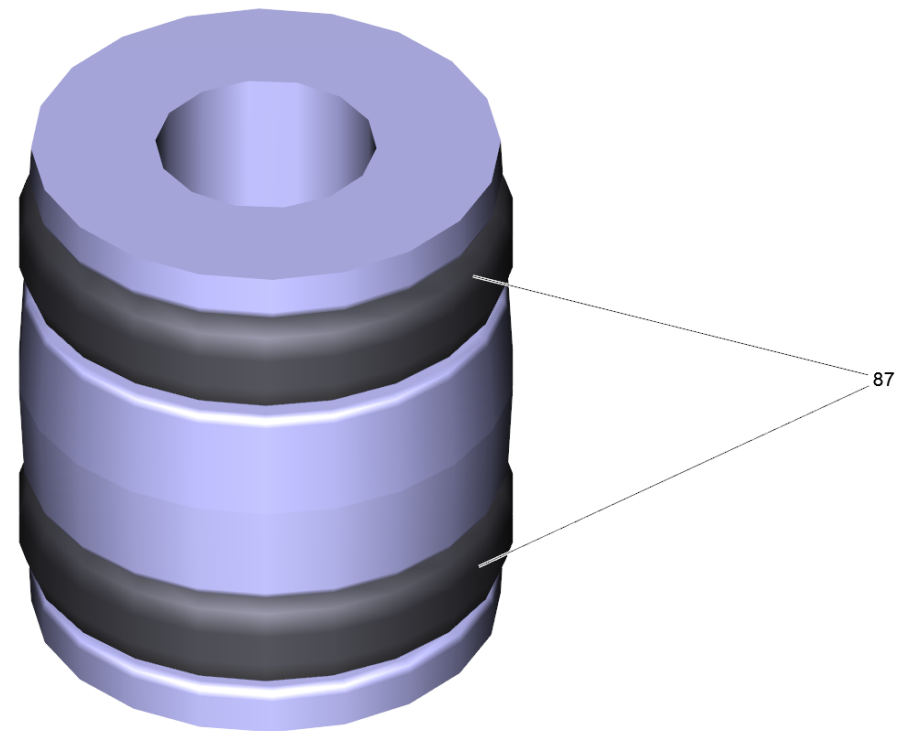

12 Joining piece only for replacement (4.030-125.0)

Home and Garden \ High pressure cleaner cold water \ Electric motor \ K 5 \ K 5.20M *EU \ Spare parts list K 520 M \ Pump set \ Cylinder head \ Joining piece only for replacement

POS	Article no.	Description	Quantity	Unit
87	6.362-176.0	O-Ring seal 6,07x1,78	2	PC