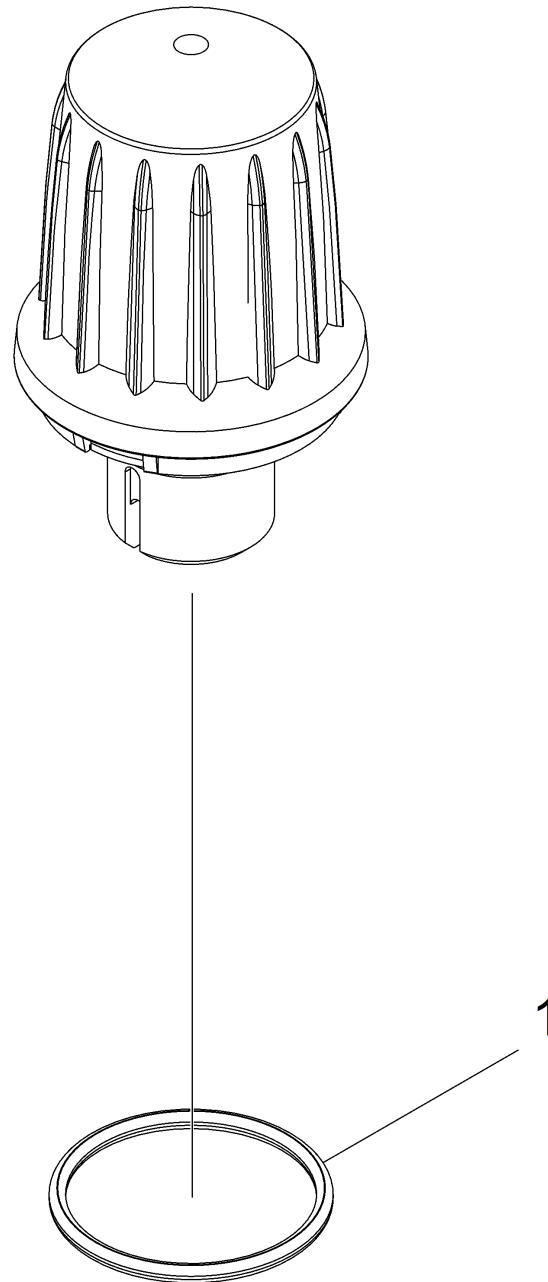

## 93 Safety lock replacement (2.889-104.0)

Professional \ Steamer \ SG 4/4 \*EU \ Spare parts list SG 4/4 \*EU \ Safety lock replacement

## 93 Safety lock replacement (2.889-104.0)

Professional \ Steamer \ SG 4/4 \*EU \ Spare parts list SG 4/4 \*EU \ Safety lock replacement

POS	Article no.	Description	Quantity	Unit
1	6.363-468.0	O-Ring seal EPDM 22x3	1	PC