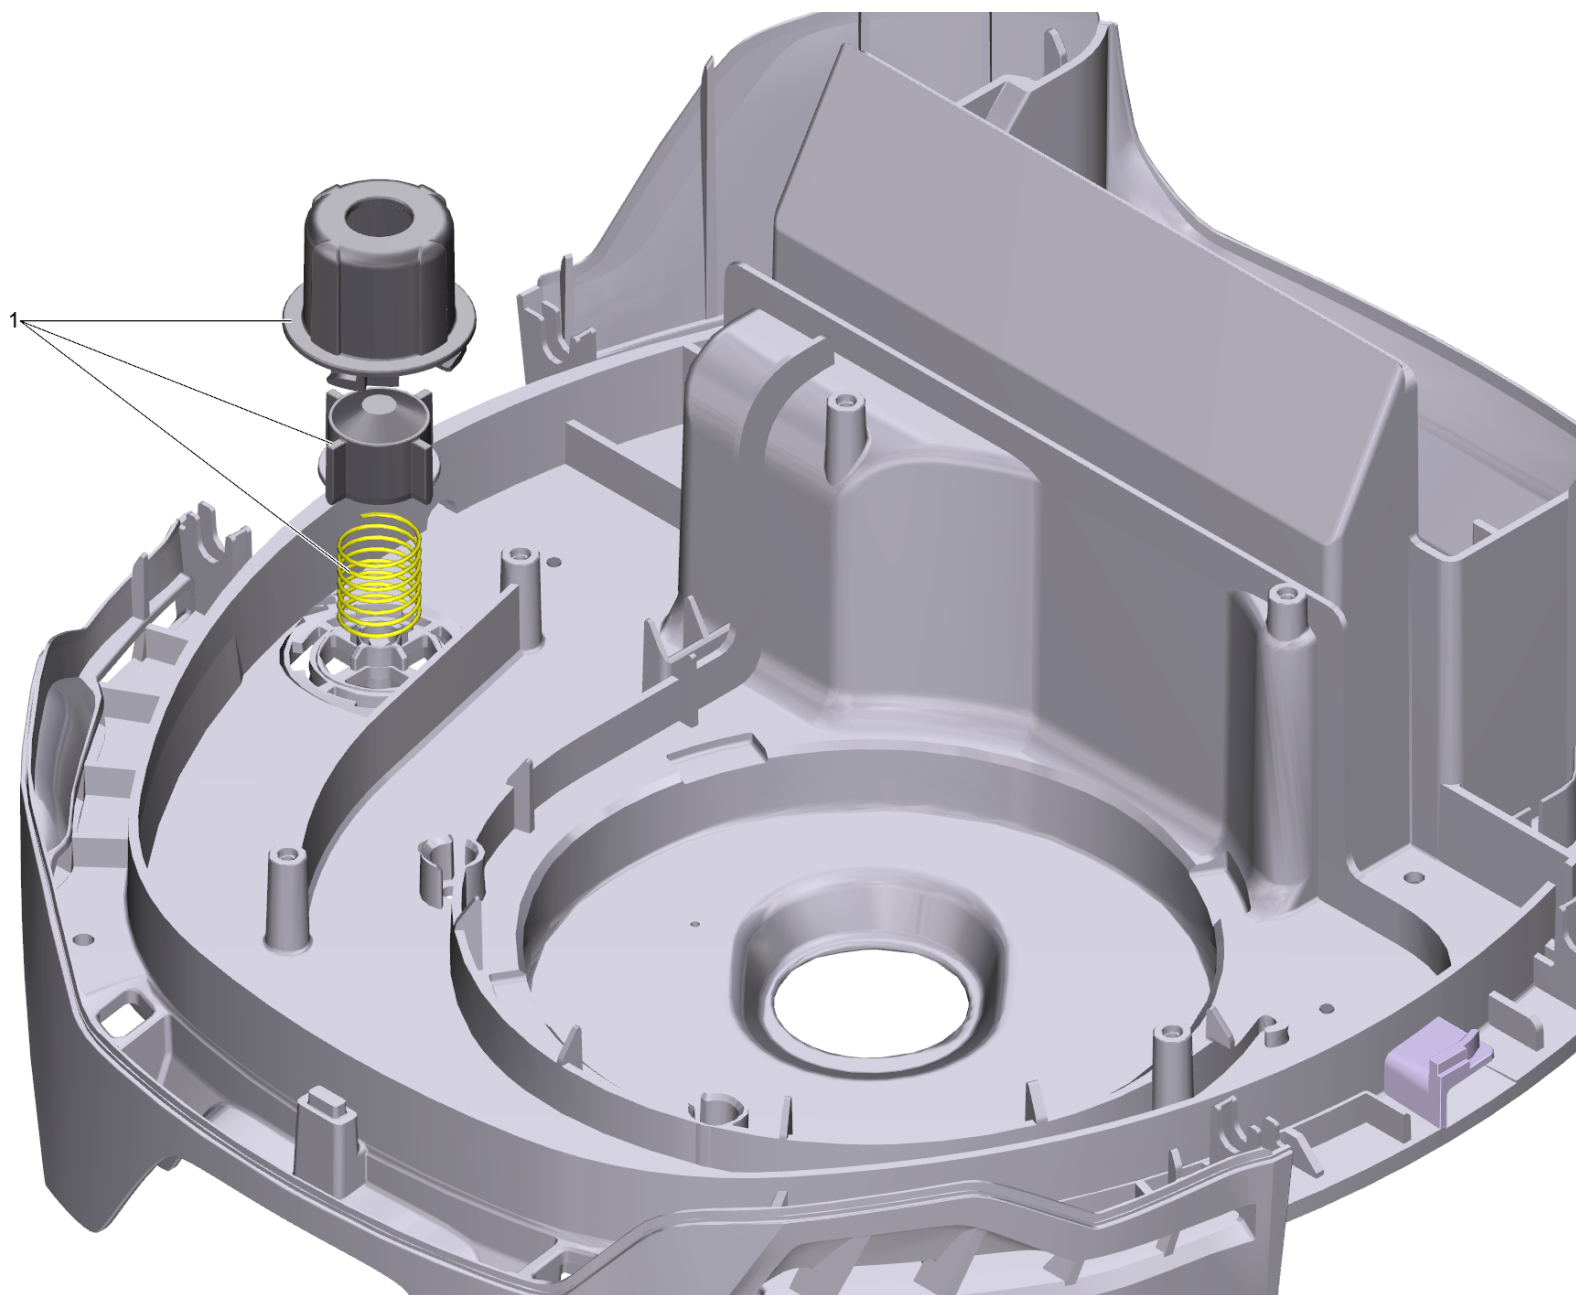

## 11 Engine holder complete WD 4 (9.002-035.0)

Home and Garden \ Vacuum cleaner \ Wet-/Dry vacuum cleanerwet \ WD 4 \*EU-I \ Appliance individual parts \ Engine holder complete WD 4

## 11 Engine holder complete WD 4 (9.002-035.0)

Home and Garden \ Vacuum cleaner \ Wet-/Dry vacuum cleanerwet \ WD 4 \*EU-I \ Appliance individual parts \ Engine holder complete WD 4

POS	Article no.	Description	Quantity	Unit
40	9.002-036.0	Safety valve complete WD 4	1	PC