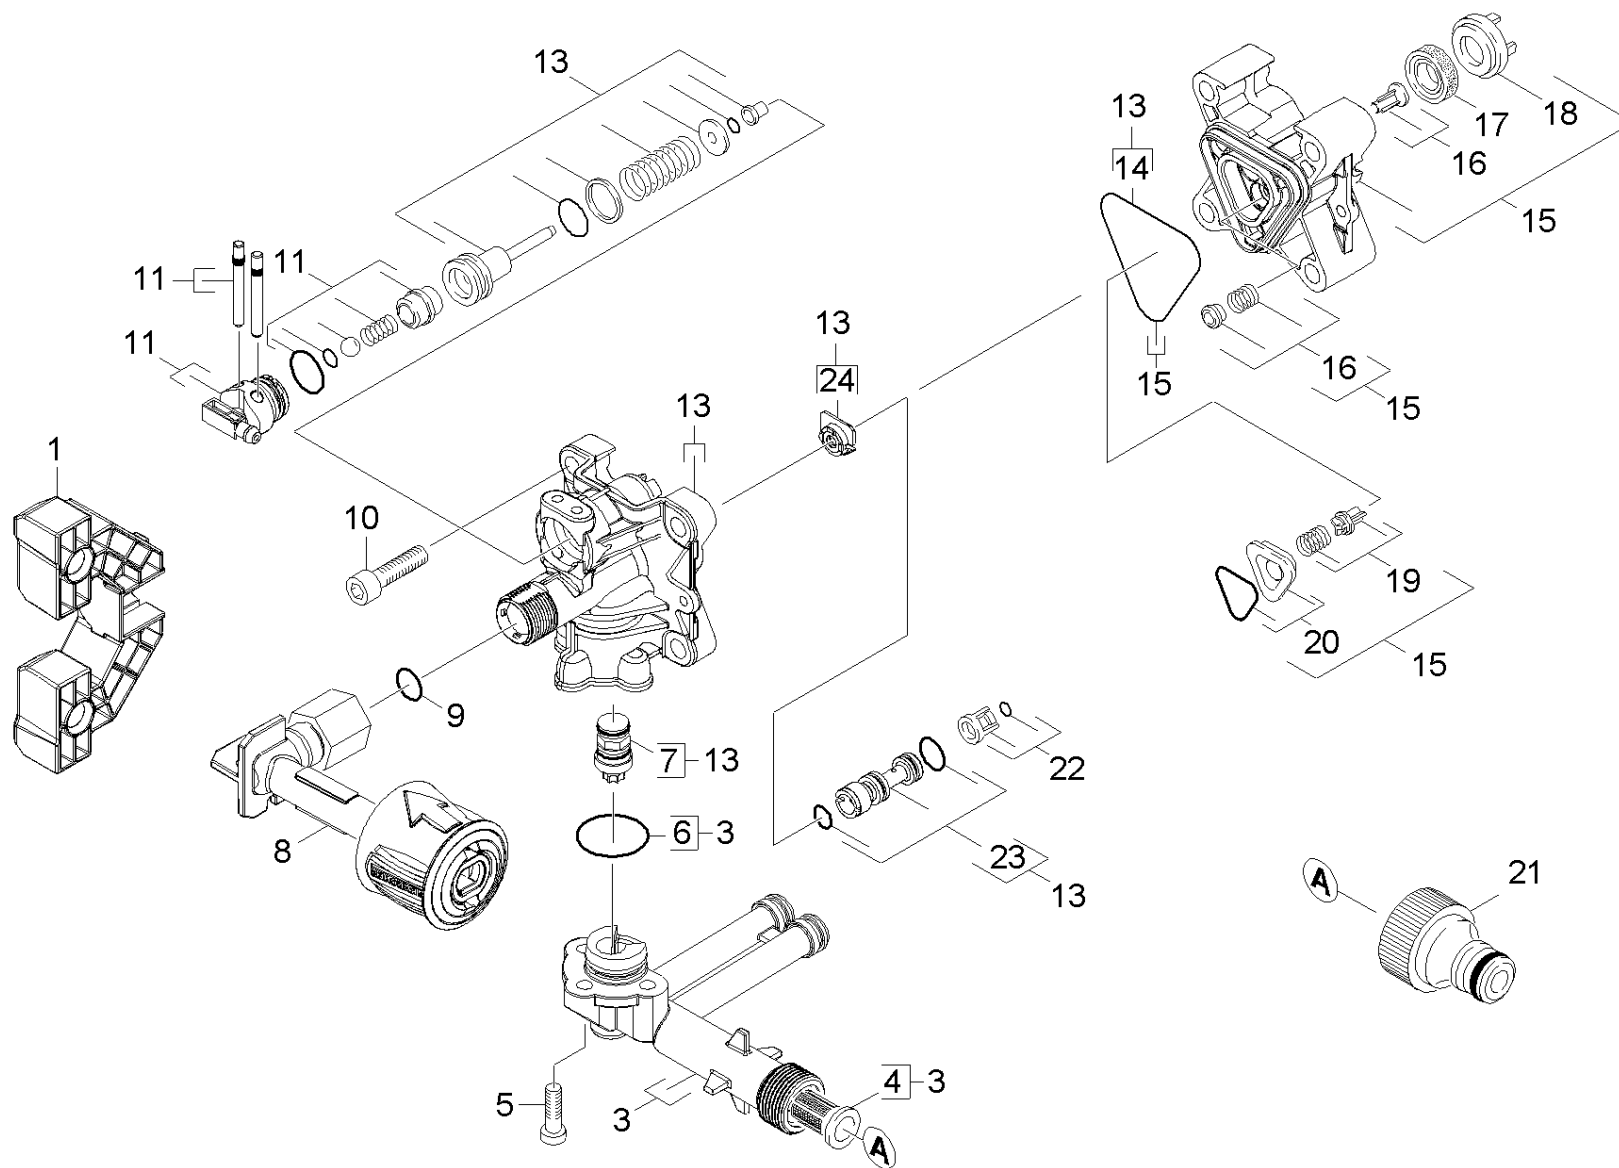

21 Housing

Overview technical documents/Home & Garden/High pressure cleaner cold water/Electric motor/K 5/K 5.640 *EU (1.181-203.0)/Spare parts list K5.600 Modul Range/20 Pump set/21 Housing

21 Housing

Overview technical documents/Home & Garden/High pressure cleaner cold water/Electric motor/K 5/K 5.640 *EU (1.181-203.0)/Spare parts list K5.600 Modul Range/20 Pump set/21 Housing