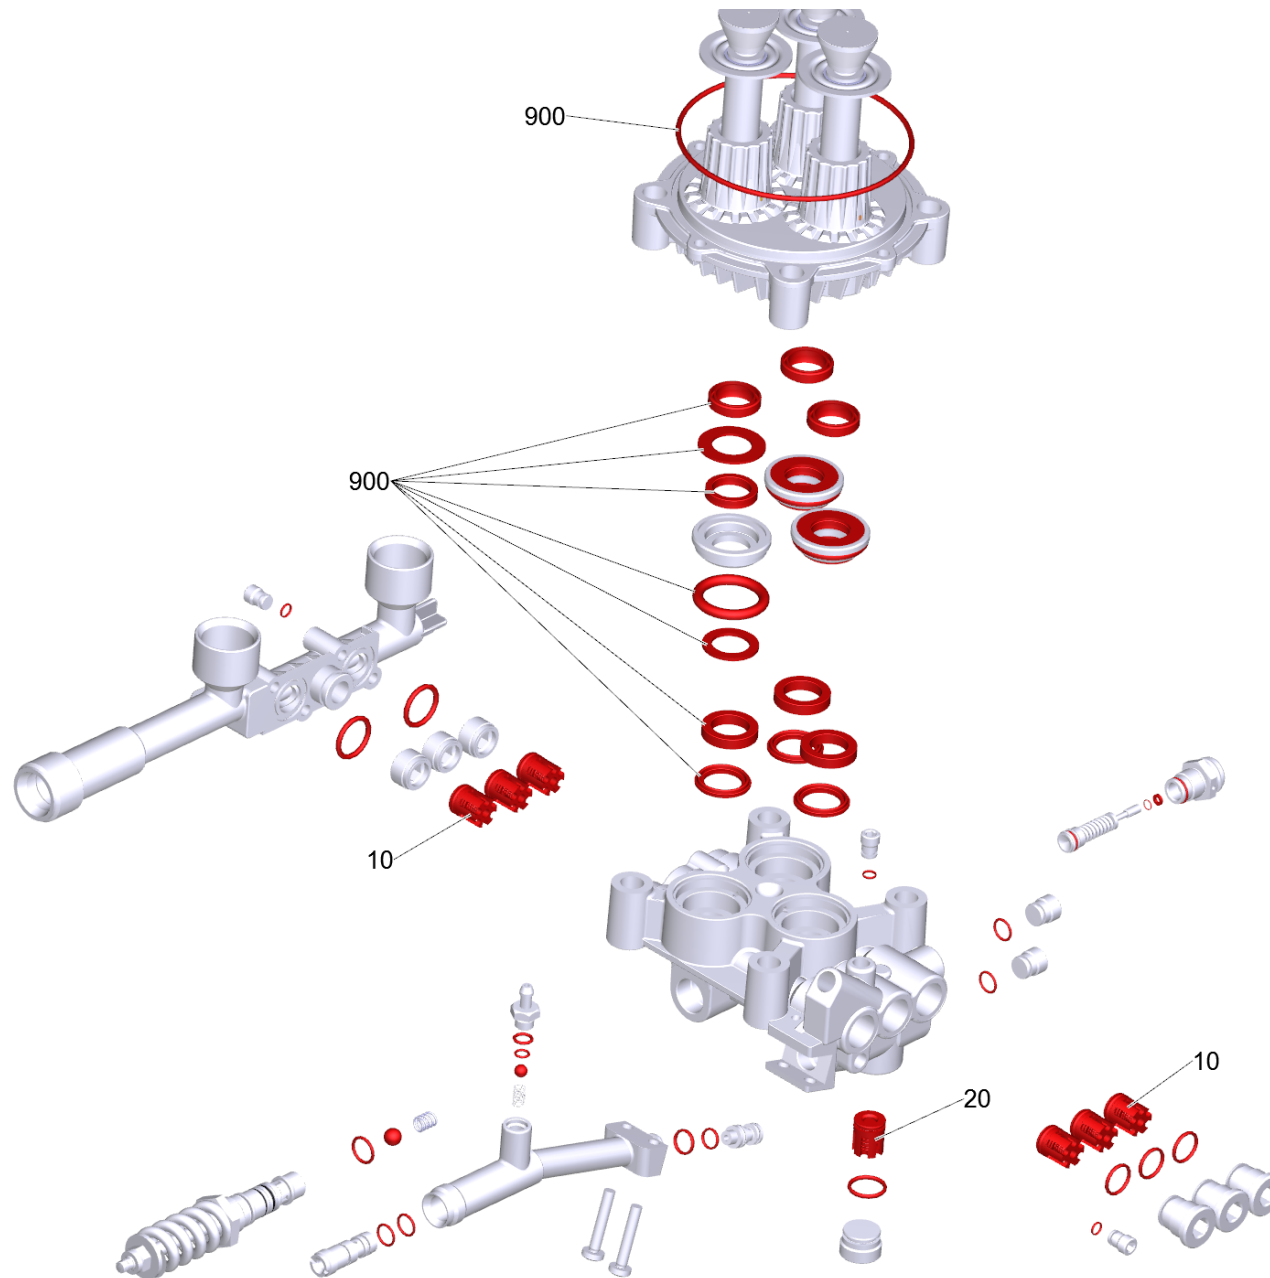

100 PUMP SET HD 1095 (2.883-902.0)

Professional \ High pressure cleaner cold water \ Electric motor \ HD 10/21 4SX PLUS*EU-I \ Spare parts list HD 10/21 S \ Pump set \ Cylinder head \ PUMP SET HD 1095

100 PUMP SET HD 1095 (2.883-902.0)

Professional \ High pressure cleaner cold water \ Electric motor \ HD 10/21 4SX PLUS*EU-I \ Spare parts list HD 10/21 S \ Pump set \ Cylinder head \ PUMP SET HD 1095

POS	Article no.	Description	Quantity	Unit
10	2.884-512.0	Valve (3 Stueck)	2.000	ST
20	4.580-594.0	Valve complete	1.000	ST
900	4.100-769.0	Set of gaskets	1.000	ST