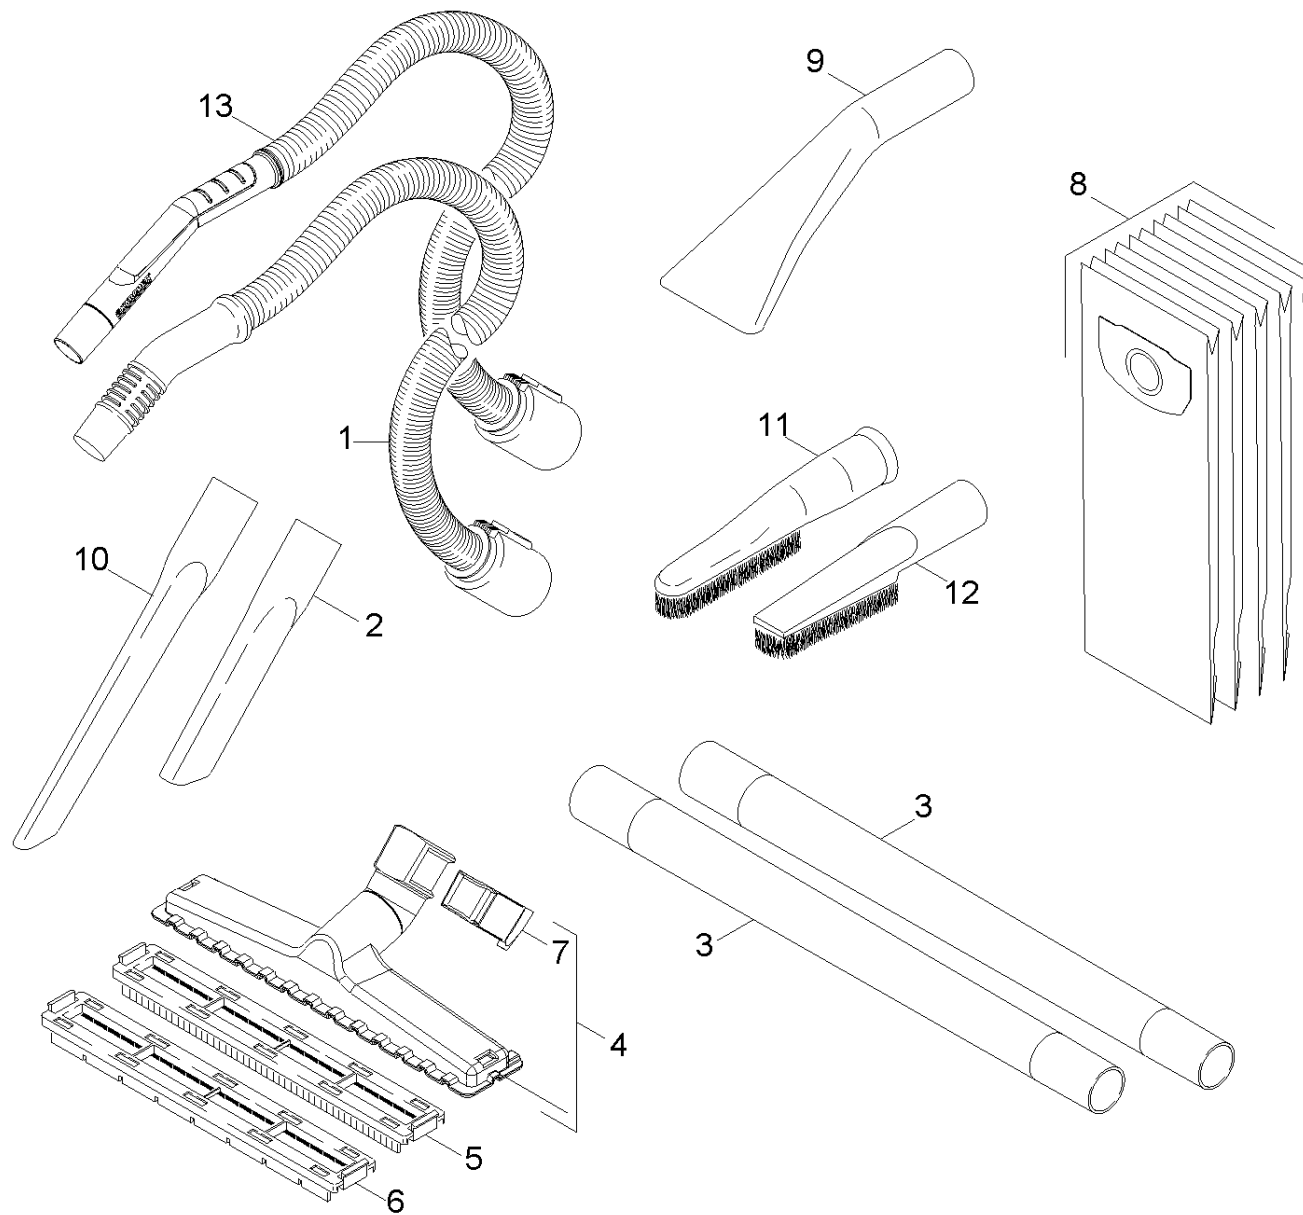

30 Accessories

Overview technical documents/Home & Garden/Vacuum cleaner/Wet-/Dry vacuum cleaner/wet/WD 4.250 Car Cleaning *EU-II (1.347-704.0)/Spare parts list WD 4.200/30 Accessories

30 Accessories

Overview technical documents/Home & Garden/Vacuum cleaner/Wet-/Dry vacuum cleanerwet/WD 4.250 Car Cleaning *EU-II (1.347-704.0)/Spare parts list WD 4.200/30 Accessories

Rez.daļas/nodil.pakļ.daļas	Poz.	Materiāla Nr.	Nosaukums	Daudzums	Pārdoš. vienība
	1	9.012-004.0	Sūkšanas šļūtene DN35 x 2	1.000	ST
	2	6.900-385.0	Šaurais uzgalis stūriem DN35	1.000	ST
	3	2.863-148.0	Suction tube DN35	2.000	ST
X-X	4	4.629-007.0	floor tool 35	1.000	ST
X	5	4.629-006.0	Insert nass	1.000	ST
X-X	6	4.629-005.0	Spare part	1.000	ST
	7	5.629-014.0	Spaile	1.000	ST
X-X	8	6.904-409.0	Papīra filtru maisiņi WD4.200	1.000	ST
X-X	9	2.863-145.0	Car nozzle packaged	1.000	ST
X-X	10	2.863-144.0	Crevice nozzle 350 mm	1.000	ST
X-X	11	2.863-147.0	Suction brush black from 6.903-863	1.000	ST
X-X	12	2.863-146.0	Suction brush white	1.000	ST
	13	9.012-866.0	Suction hose DN35 3,5m	1.000	ST