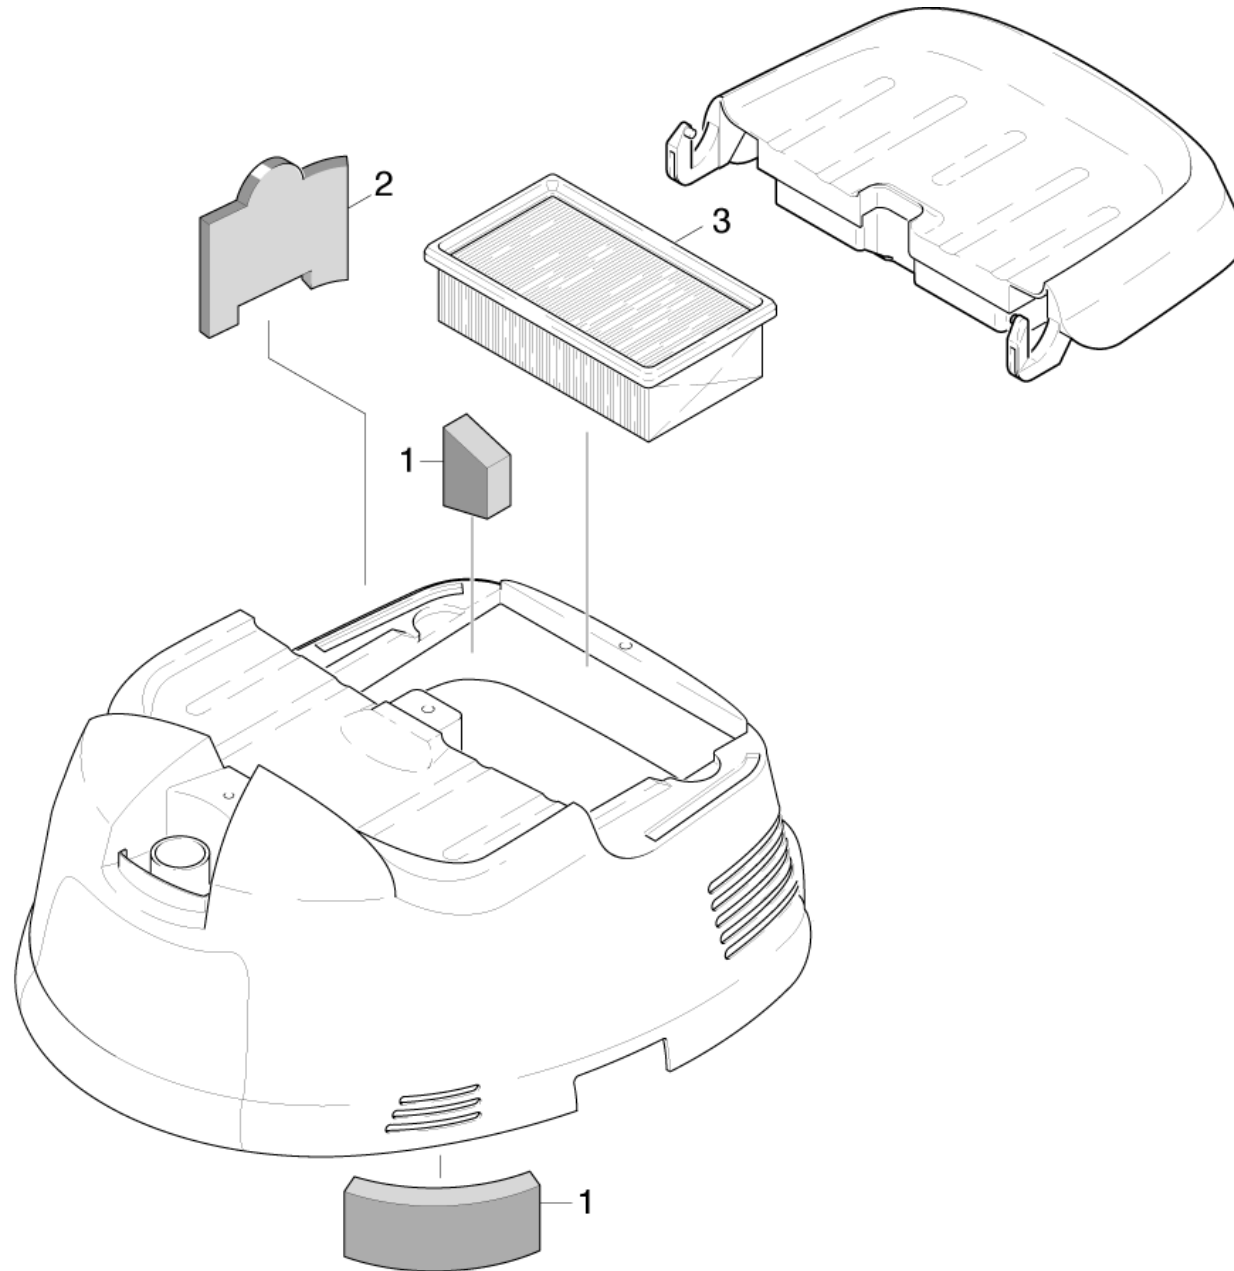

30 Filter

Professional \ Vacuum cleaner \ Wet-/dry vacuum cleaner \ NT 65/2 ECO *EU \ Spare parts list NT 65/2 ECO \ Filter

30 Filter

Professional \ Vacuum cleaner \ Wet-/dry vacuum cleaner \ NT 65/2 ECO *EU \ Spare parts list NT 65/2 ECO \ Filter

POS	Article no.	Description	Quantity	Unit	Remark
1	2.889-071.0	Filter set	1	PC	
2	6.904-215.0	Filter working air 3St. Kae	1	ZSA	
3	6.904-284.0	Flat filter packaged PES	1	PC	
	Item text1: 1.325-144.0				
3	6.904-364.0	Flat pleated filter PE HEPA 0,95 m ²	1	PC	HEPA
3	6.904-283.0	Flat pleated filter PE M 0,95 m ²	1	PC	
	Item text1: 1.325-101.0 / -102.0 / -141.0				